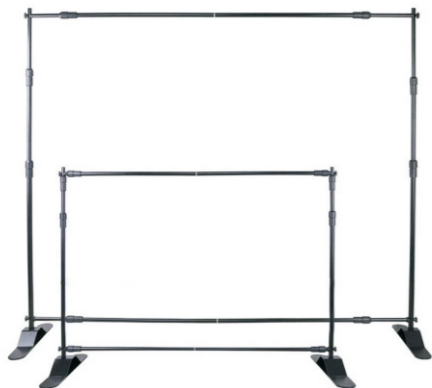

with padded bag:

Code	Size	N.W	G.W	Qty	Packing
BB-RF	3*3(8*8ft)	7kg	8kg	1pc	24*24*84cm
BB-RF	4*3(10*8ft)	9kg	10kg	1pc	24*30*84cm

Pop Up Display

Pop Up Wall for PVC Graphic BB-R

Traditional spring pop up. Comes with all accessory including lamps, magnetic strips, channel bars, PVC panels, and packing in wheeled carrying case. Straight and curved shape available. Lights optional.

	670mm	750mm	750mm	750mm	670mm	
2300mm	side					side

	670mm	700mm	700mm	700mm	670mm	
2300mm	side					side

with soft case:

Code	Size	N.W	G.W	Qty	Packing
BB-R	3*3(8*8ft)	22kg	25kg	1pc	45*45*90cm
BB-R	4*3(10*8ft)	25kg	28kg	1pc	45*45*90cm

with hard case:

Code	Size	N.W	G.W	Qty	Packing
BB-RHL	3*3(8*8ft)	32kg	35kg	1pc	42*71*100cm
BB-RHL	4*3(10*8ft)	35kg	38kg	1pc	42*71*100cm

Adjustable Backdrop

Adjustable Backdrop Basic DM-ABS-6

Updated step and repeat banner stand
Height and width adjustable for flexibility
Two sizes available 8x8 ft and 10x8 ft
Pole diameter 19mm 22mm 25mm