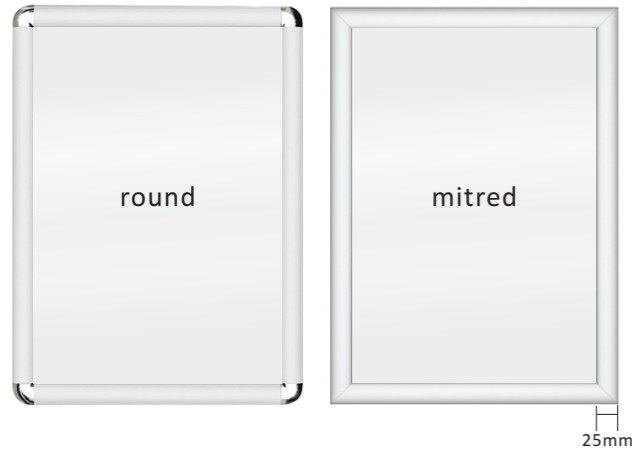

Code	Size	N.W	G.W	Qty	Packing
PC-H1A	90*182cm	13kg	15kg	1pc	20*20*93 +93x11x51cm

Brochure Holder

Brochure holders are unique essentials to display your collaateral at events in an organized and professional manner. They are well built, attractive and effective in their presentation.

Code	Size	N.W	G.W	Qty	Packing
AMS-A	A4*5	6.2kg	7kg	1pc	25*32*37cm
AMS-L	A4*4	4.8kg	6kg	1pc	43*29*18cm
AMS-M	A4*6	5.2kg	7.2kg	1pc	39*29*23cm
AMS-N	A3*3	7.7kg	9kg	1pc	56*21*44cm

Snap Frame

Catch the attention of passers-by with a varied range of professional signage systems. These frames snap open on a stainless steel spring hinge for fast and easy poster change without need for tools or removal from the wall.