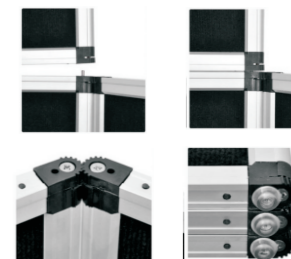

Code	Size	N.W	G.W	Qty	Packing
BB-FP3	60 90cm 3	6kg	7kg	1pc	94 9 63cm
BB-FP3-1	60 90cm 3 +60 30cm 1	7kg	8kg	1pc	94 12 63cm
BB-FP6	60 90cm 6	11kg	12kg	1pc	94 16 64cm

Code	Size	N.W	G.W	Qty	Packing
BB-FP7-1	60 90cm 7 +60 30cm 1	20kg	21kg	1pc	94 20 64cm
BB-FP8	60 90cm 8	20kg	21kg	1pc	94 20 64cm