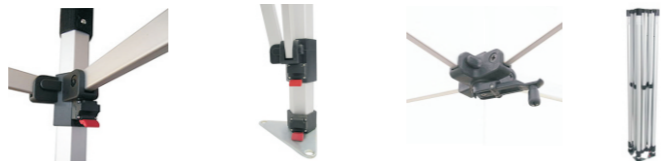

Code	Size	N.W	G.W	Qty	Packing
DM-TL	10*10ft	18kg	20kg	1pc	30*28*160cm