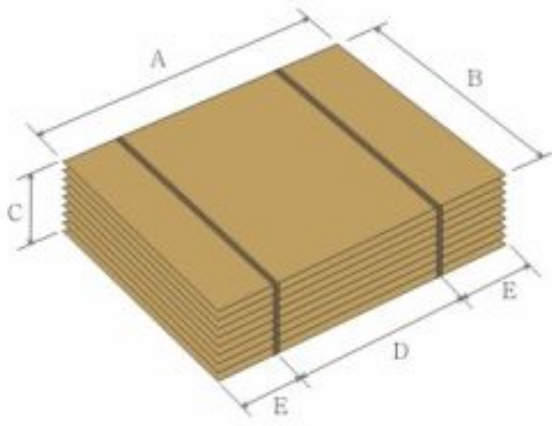

三、Accessories:

No	Name	Quantity
1	Box conveyor rack	1pcs
2	Knife	1box
3	measure tape	1pcs
4	muanal book	1copy

	Min size	Max size
A	300mm	1500mm
B	200mm	1500mm
C	40mm	340mm
D	210mm	960mm
E	45mm	270mm

www.qidemachinery.com

en.qidejx.com