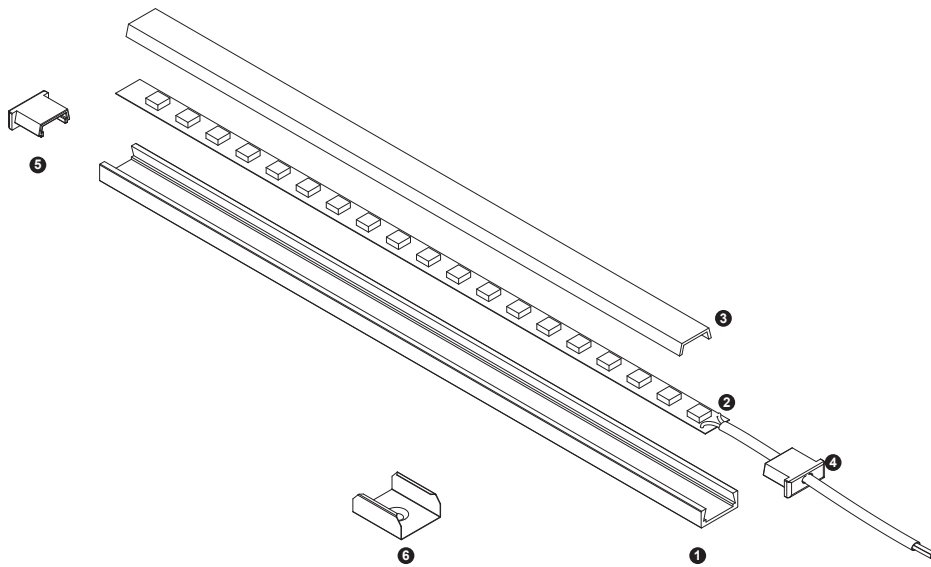

Unit:mm

Aluminium LED Profile LW-AS5

	Name	Code	Material	Color	Other
①	Aluminum Profile	AS5	Aluminum	Silver / White / Black / RAL color	
②	LED strip	-	-	-	MAX. 14.4 W/m
④	Endcap (with hole)	AS5-Cap-H	Plastic	Grey / White / Black	-
⑤	Endcap (without hole)	AS5-Cap	Plastic	Grey / White / Black	-
⑥	Metal Clip	AS4-Clip-M	Stainless Steel	ecru	-

③ Optional Diffuser(PC)

Color	Light Transmittance	Code
Opal	59%	D002-O
Milky	-	-
Frosted	73%	D002-F
Clear	95%	D002-C

Surface

METAL CLIP INSTALLING INSTRUCTIONS