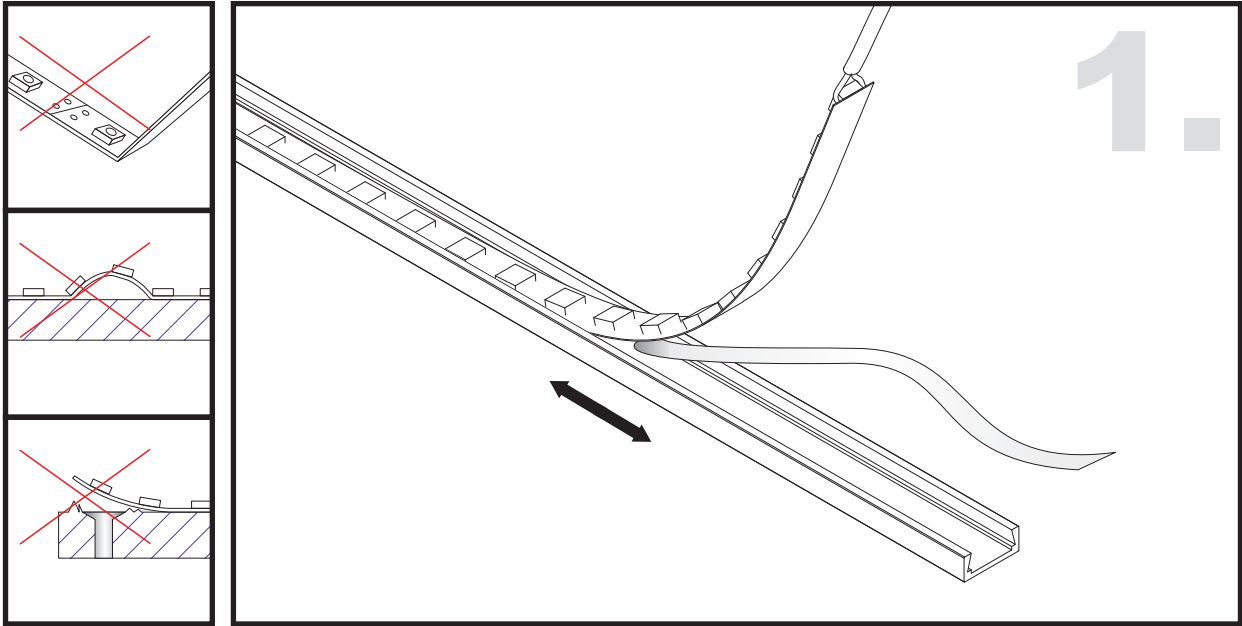

Unit:mm

Aluminium LED Profile LW-AS5

	Name	Code	Material	Color	Other
①	Aluminum Profile	AS5	Aluminum	Silver / White / Black / RAL color	
②	LED strip	-	-	-	MAX. 14.4 W/m
④	Endcap (with hole)	AS5-Cap-H	Plastic	Grey / White / Black	-
⑤	Endcap (without hole)	AS5-Cap	Plastic	Grey / White / Black	-
⑥	Metal Clip	AS4-Clip-M	Stainless Steel	ecru	-

③ Optional Diffuser(PC)

Color	Light Transmittance	Code
Opal	59%	D002-O
Milky	-	-
Frosted	73%	D002-F
Clear	95%	D002-C

Surface

METAL CLIP INSTALLING INSTRUCTIONS