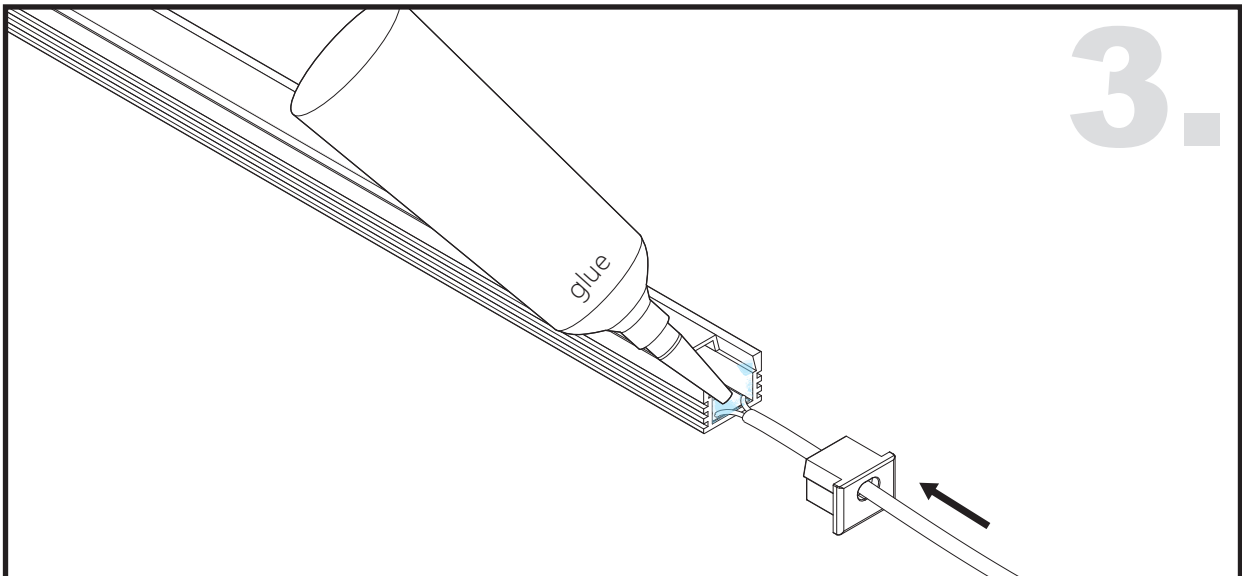

Unit:mm

Aluminium LED Profile LW-AS5

	Name	Code	Material	Color	Other
①	Aluminum Profile	AS5	Aluminum	Silver / White / Black / RAL color	
②	LED strip	-	-	-	MAX. 14.4 W/m
④	Endcap (with hole)	AS5-Cap-H	Plastic	Grey / White / Black	-
⑤	Endcap (without hole)	AS5-Cap	Plastic	Grey / White / Black	-
⑥	Metal Clip	AS4-Clip-M	Stainless Steel	ecru	-

③ Optional Diffuser(PC)

Color	Light Transmittance	Code
Opal	59%	D002-O
Milky	-	-
Frosted	73%	D002-F
Clear	95%	D002-C

Surface

METAL CLIP INSTALLING INSTRUCTIONS