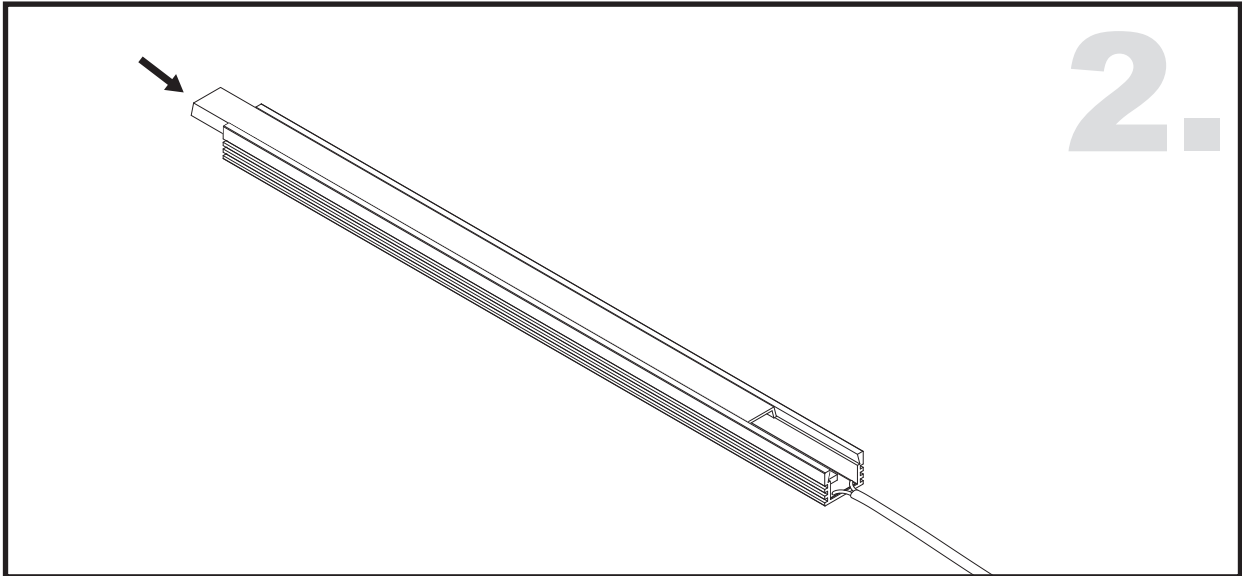

Unit:mm

Aluminium LED Profile LW-AS5

	Name	Code	Material	Color	Other
①	Aluminum Profile	AS5	Aluminum	Silver / White / Black / RAL color	
②	LED strip	-	-	-	MAX. 14.4 W/m
④	Endcap (with hole)	AS5-Cap-H	Plastic	Grey / White / Black	-
⑤	Endcap (without hole)	AS5-Cap	Plastic	Grey / White / Black	-
⑥	Metal Clip	AS4-Clip-M	Stainless Steel	ecru	-

③ Optional Diffuser(PC)

Color	Light Transmittance	Code
Opal	59%	D002-O
Milky	-	-
Frosted	73%	D002-F
Clear	95%	D002-C

Surface

METAL CLIP INSTALLING INSTRUCTIONS