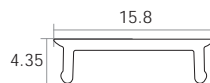

③ Optional Diffuser(PMMA/PC)

Color	Light Transmittance	Code
Opal	70%	D005-O
Milky	78%	D005-M
Frosted	91%	D005-F
Clear	95%	D005-C