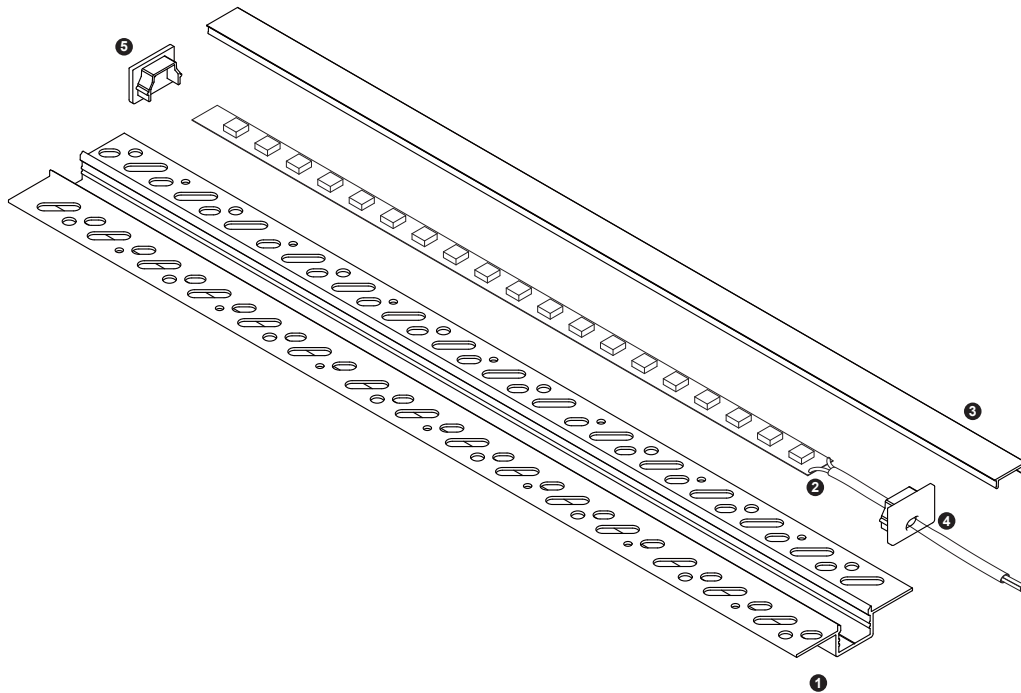

# Aluminium LED Profile LW-CT5

Unit:mm

	Name	Code	Material	Color	Others
①	Aluminum Profile	CT5	Aluminum	Silver / White / Black / RAL color	
②	LED strip	-	-	-	MAX. 19.2 W/m
④	Endcap (with hole)	CT5-Cap-H	Plastic	Grey / White / Black	-
⑤	Endcap (without hole)	CT5-Cap	Plastic	Grey / White / Black	-

### ③ Optional Diffuser(PMMA/PC)

Color	Light Transmittance	Code
Opal	70%	D005-O
Milky	78%	D005-M
Frosted	91%	D005-F
Clear	95%	D005-C