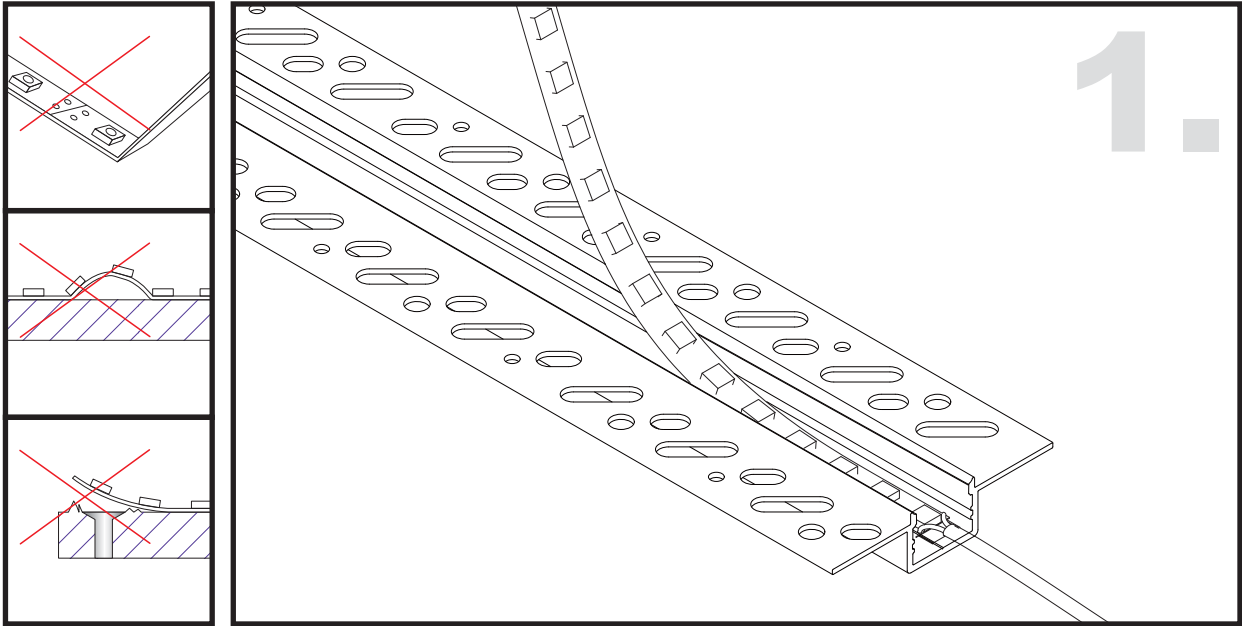

# Aluminium LED Profile LW-CT5

Unit:mm

	Name	Code	Material	Color	Others
①	Aluminum Profile	CT5	Aluminum	Silver / White / Black / RAL color	
②	LED strip	-	-	-	MAX. 19.2 W/m
④	Endcap (with hole)	CT5-Cap-H	Plastic	Grey / White / Black	-
⑤	Endcap (without hole)	CT5-Cap	Plastic	Grey / White / Black	-

## RECESSED INSTALLING INSTRUCTIONS