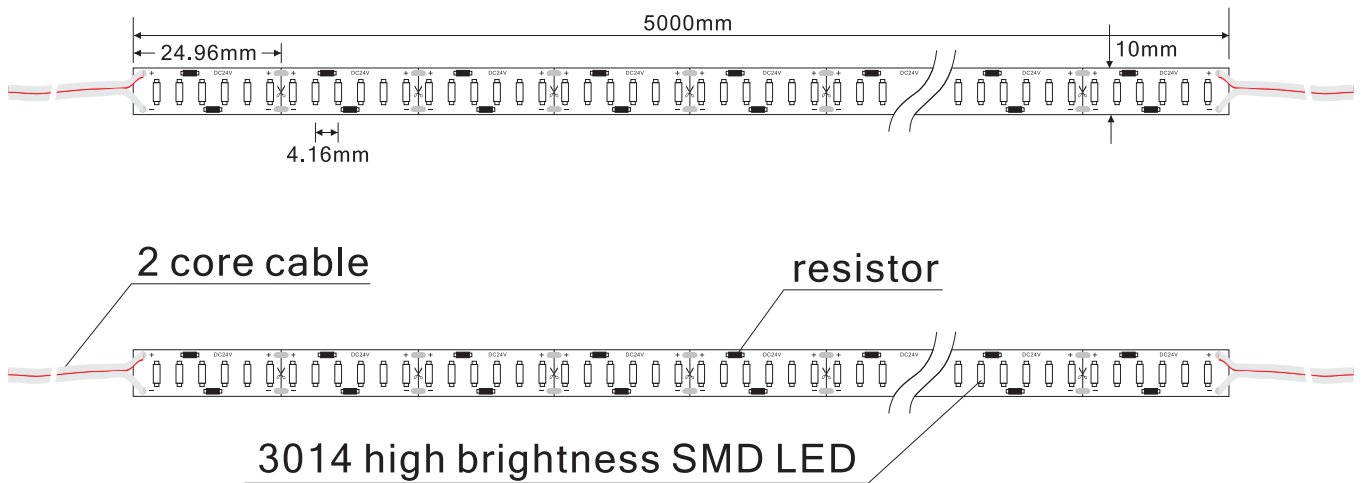

3014 LR series (240leds/m) dimension chart

Front:

Lateral:

3014 LR series (240leds/m) photoelectric parameterst

LR series led strip: 3014 SMD 240leds/m DC24V power:26.4W±10%/M IP rating:IP20

Part-Number	Color	PCB width	Lumen
LWF-30142400WW240 Single	white	10mm	2400lm/m