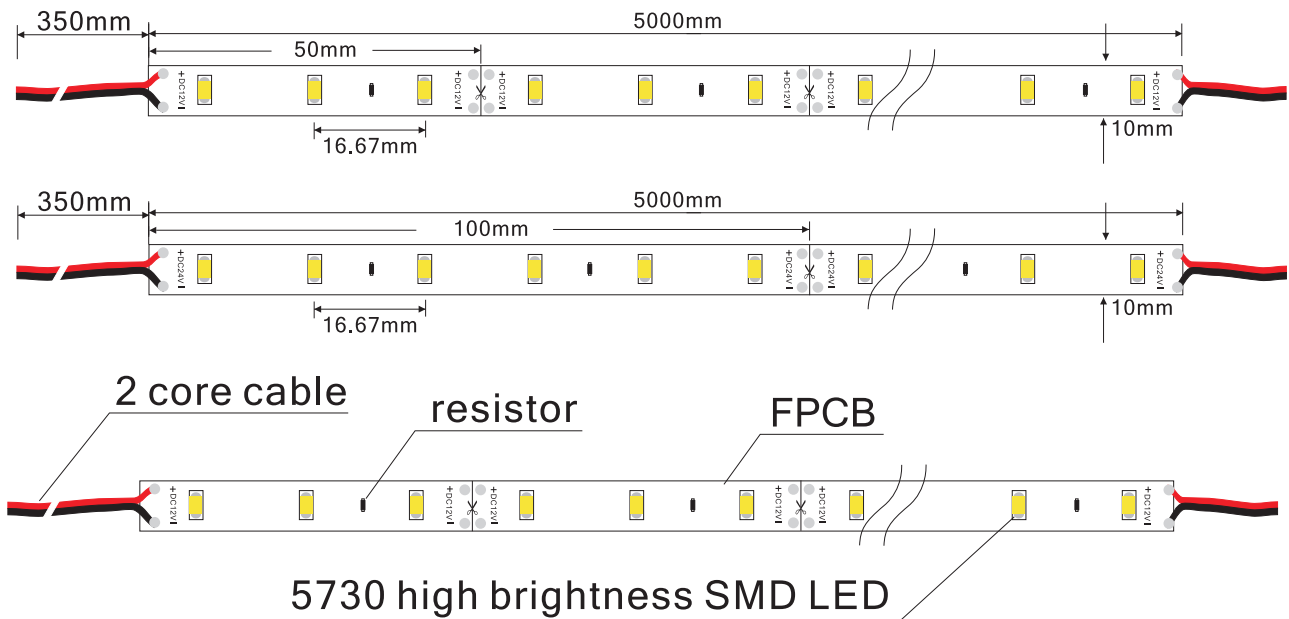

### Photo:

LEDWIDE

www.ledwide.com

深圳市里外光电科技有限公司

LEDWIDE LIGHTING CO.,LTD

5730 LR series (60leds/m) dimension chart

Front:

Lateral:

5730 LR series (60leds/m) photoelectric parameterst

LR series led strip: 5730 SMD 60leds/m DC12/24V power:19.2W±10%/M IP rating:IP20

Part-Number	Color	PCB width	Lumen
LWF-573012/2400W60	white	10mm	2024lm
LWF-573012/2400WW60	Warm White	10mm	1687lm