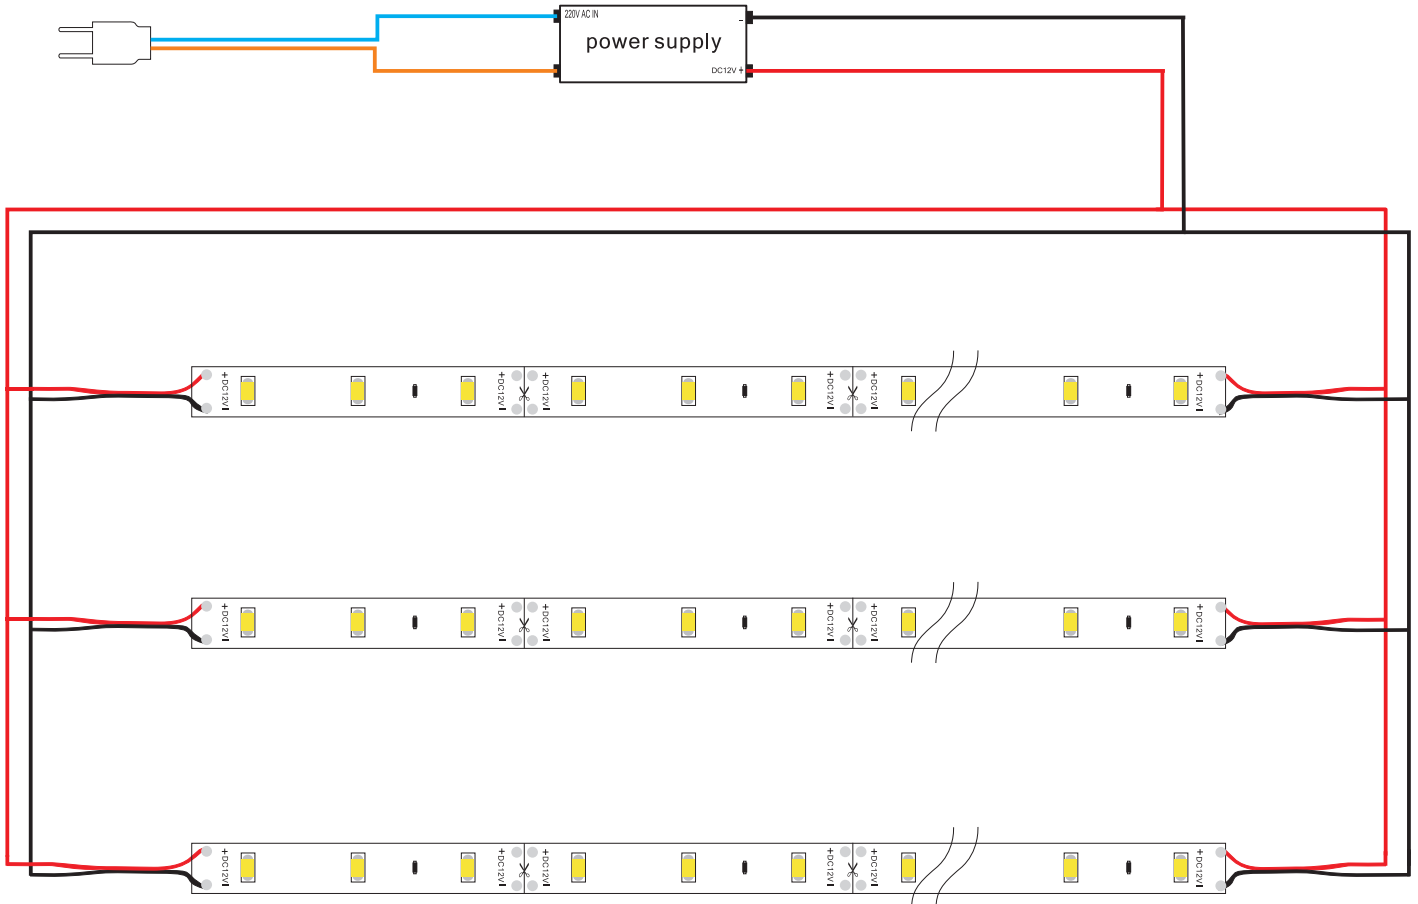

LEDWIDE

www.ledwide.com

深圳市里外光电科技有限公司

LEDWIDE LIGHTING CO.,LTD

5730 LR series (60leds/m) connection ways

5730 LR series (60leds/m) packing