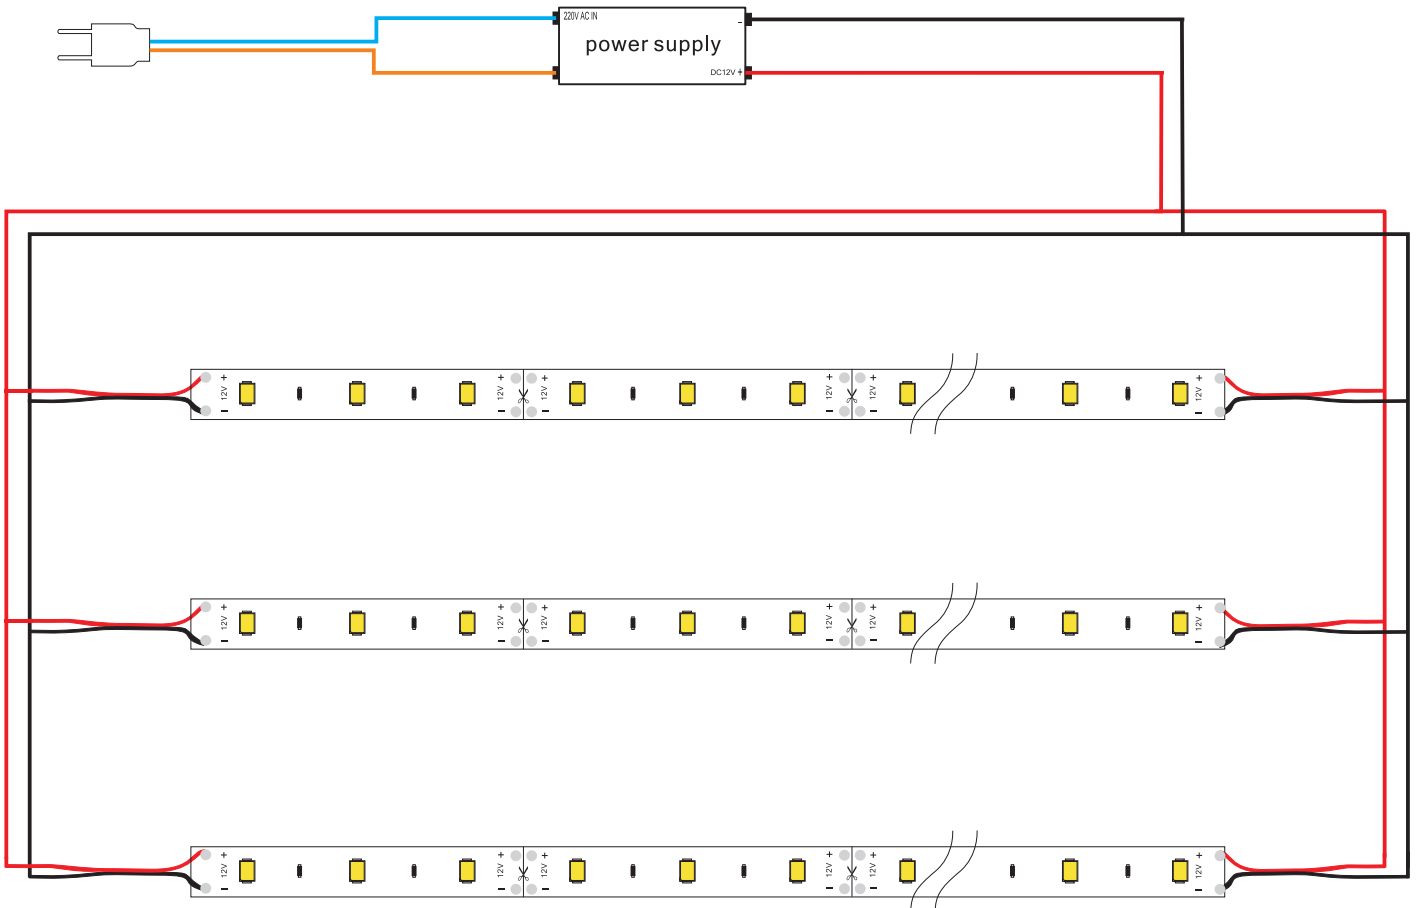

LEDWIDE

www.ledwide.com

深圳市里外光电科技有限公司

LEDWIDE LIGHTING CO.,LTD

2835 LR series (60leds/m) connection ways

2835 LR series (60leds/m) packing