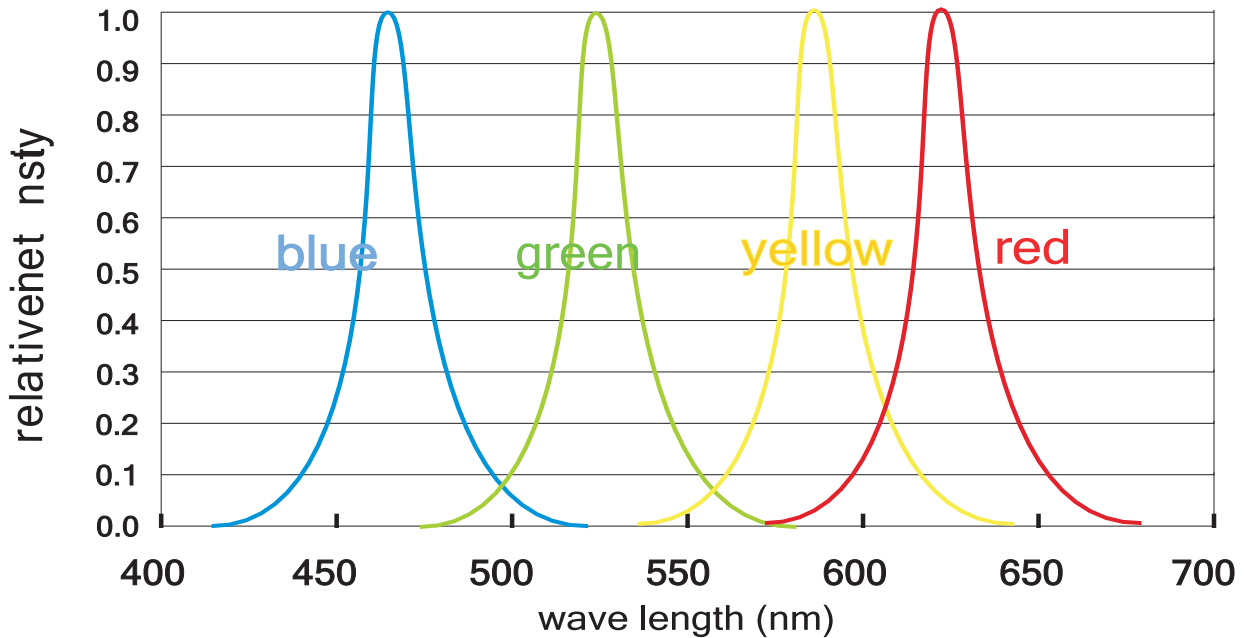

Part-Number	Color	PCB width	Lumen
LWF-1312/2400W60	white	10mm	1290lm
LWF-1312/2400WW60	Warm White	10mm	1200lm

LEDWIDE

www.ledwide.com

深圳市里外光电科技有限公司

LEDWIDE LIGHTING CO.,LTD

for: red, blue, green, yellow

for: white LED