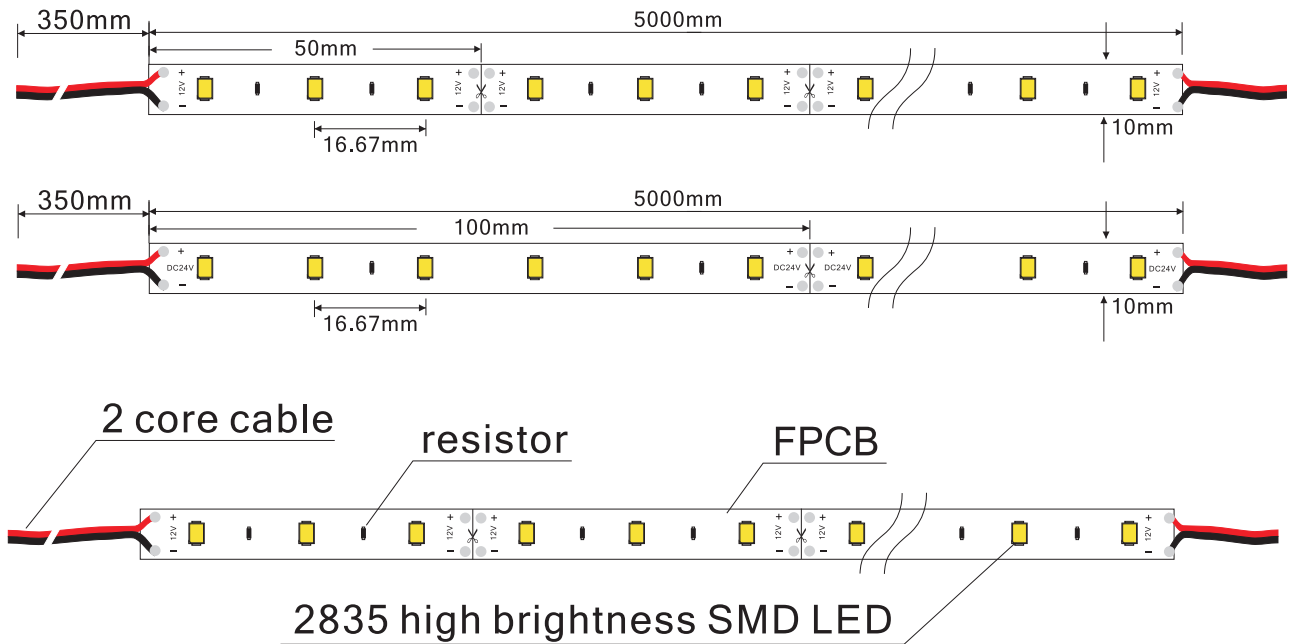

2835 LR series (60leds/m) feature and photo

Feature:

DC12/24V low-voltage power supply, security and energy efficiency

High brightness low power consumption

Led type: 2835 SMD led

Led lighting angle: 120°

Led quantity: 60leds/m

LEDWIDE LIGHTING CO.,LTD

2835 LR series (60leds/m) dimension chart

Front:

Lateral:

2835 LR series (60leds/m) photoelectric parameterst

LR series led strip: 2835 SMD 60leds/m DC12/24V power:13.2W±10%/M IP rating:IP20