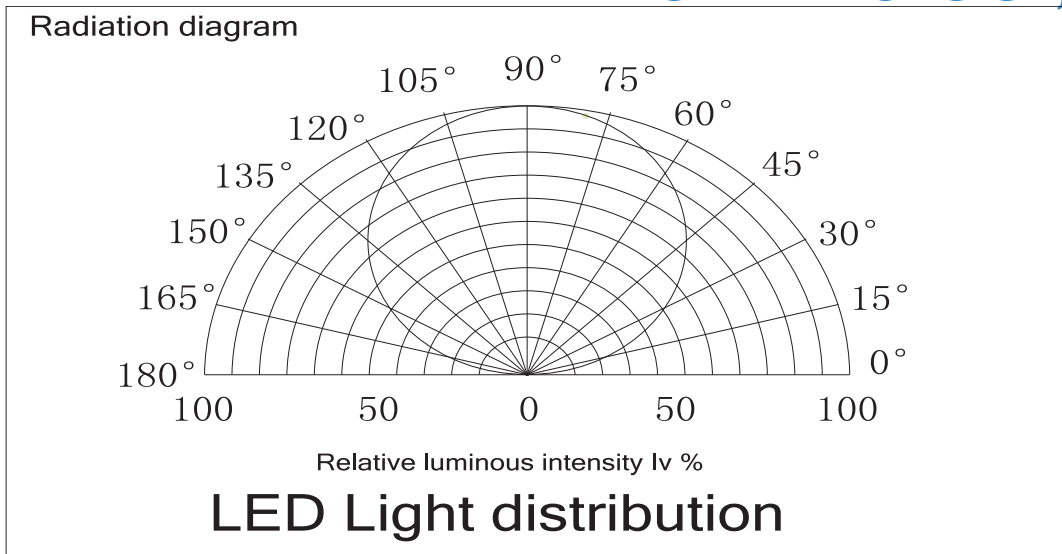

LEDWIDE LIGHTING CO.,LTD

2835 LR series (60leds/m) dimension chart

Front:

Lateral:

2835 LR series (60leds/m) photoelectric parameterst

LR series led strip: 2835 SMD 60leds/m DC12/24V power:13.2W±10%/M IP rating:IP20

Part-Number	Color	PCB width	Lumen
LWF-1312/2400W60	white	10mm	1290lm
LWF-1312/2400WW60	Warm White	10mm	1200lm

LEDWIDE

www.ledwide.com

深圳市里外光电科技有限公司

LEDWIDE LIGHTING CO.,LTD

for: red, blue, green, yellow

for: white LED