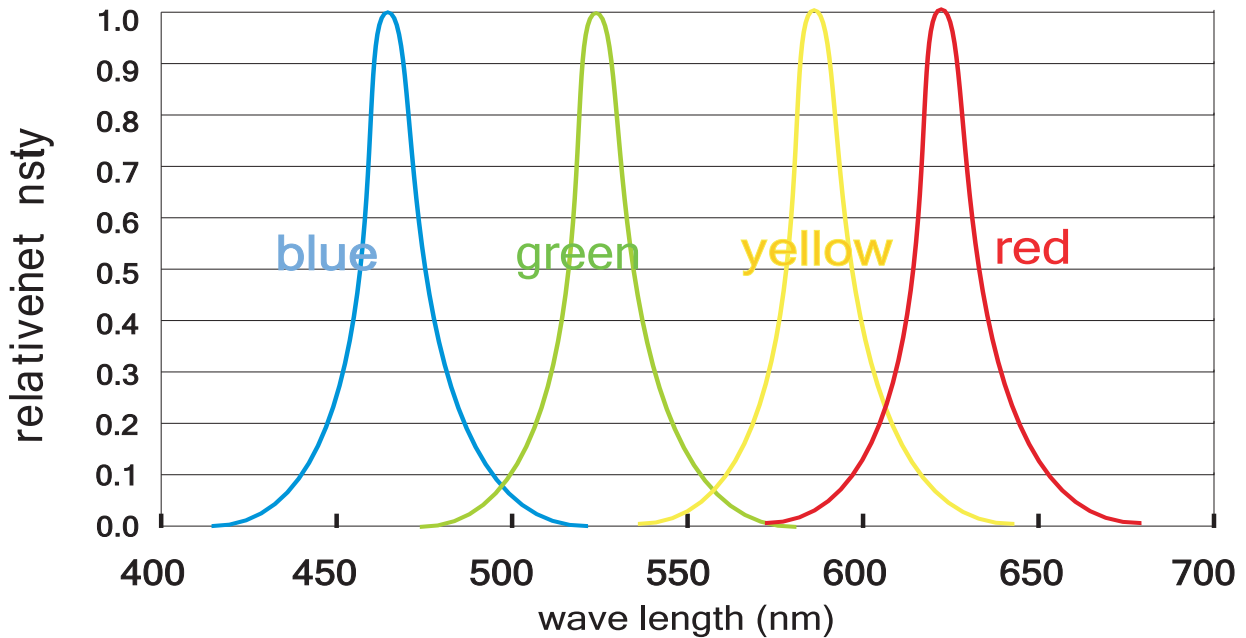

LEDWIDE

www.ledwide.com

深圳市里外光电科技有限公司

LEDWIDE LIGHTING CO.,LTD