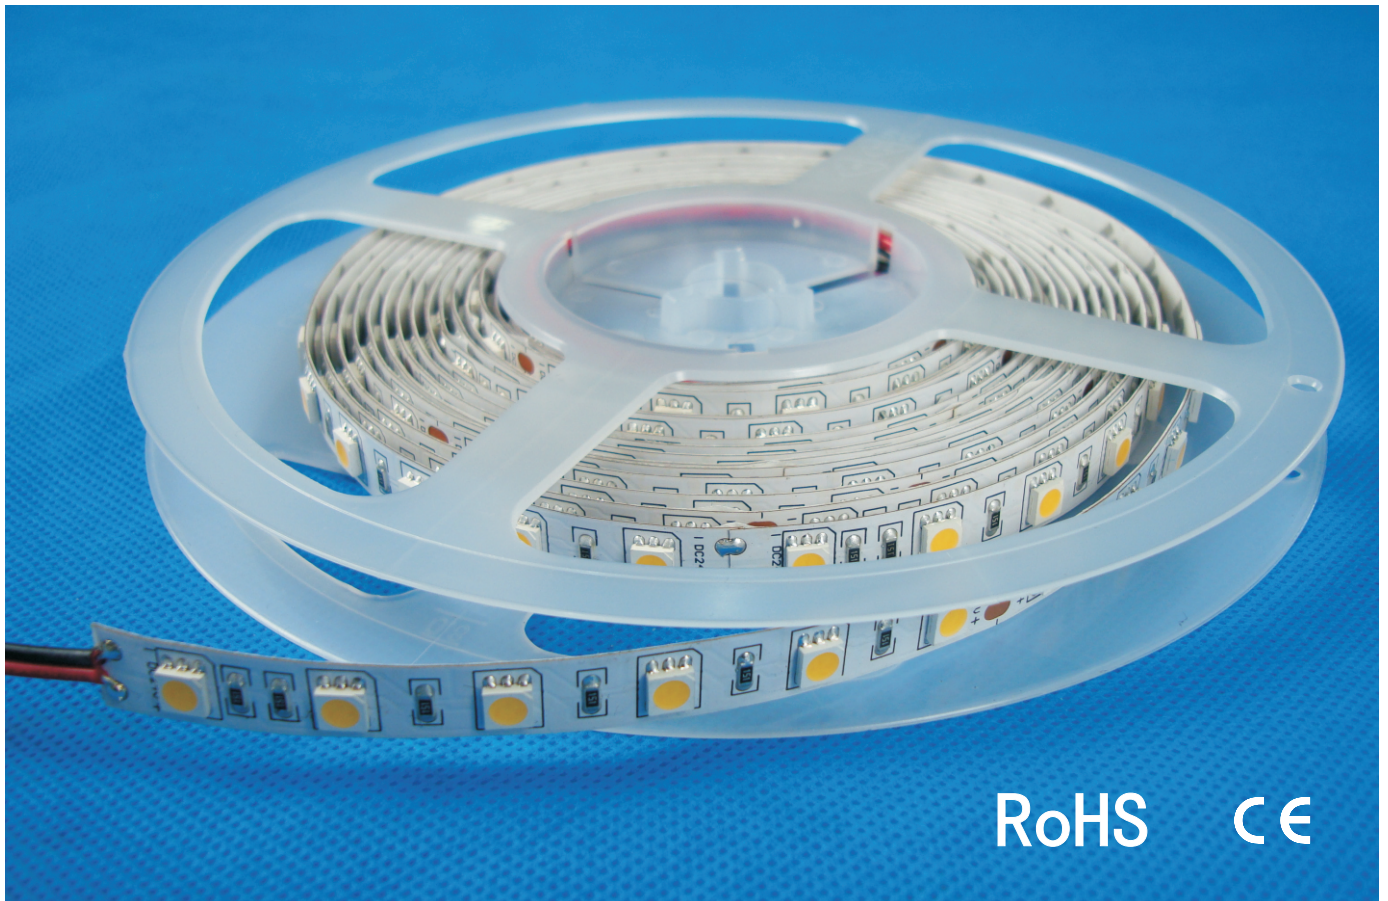

Led type: 5050 SMD led

Led lighting angle: 120°

Led quantity: 72leds/m

Operation temperature: -20-50°C

Life time: 50,000hours

Dimmable by using dimmer controller

Water-proof rating: IP20

Photo:

LR series led strip: 5050 SMD 72leds/m DC12/24V power:15.8W±10%/M IP rating:IP20

| Part-Number | Color | PCB width | Lumen (CRI>80) | Lumen (CRI>90) |
|------------------------|------------|-----------|----------------|----------------|
| LWF-1112/2400R/G/B/Y60 | R/G/B/Y | 10mm | ---- | ---- |
| LWF-1112/2400W60 | white | 10mm | 1380lm/m | 900lm/m |
| LWF-1112/2400WW60 | warm white | 10mm | 1132lm/m | 760lm/m |