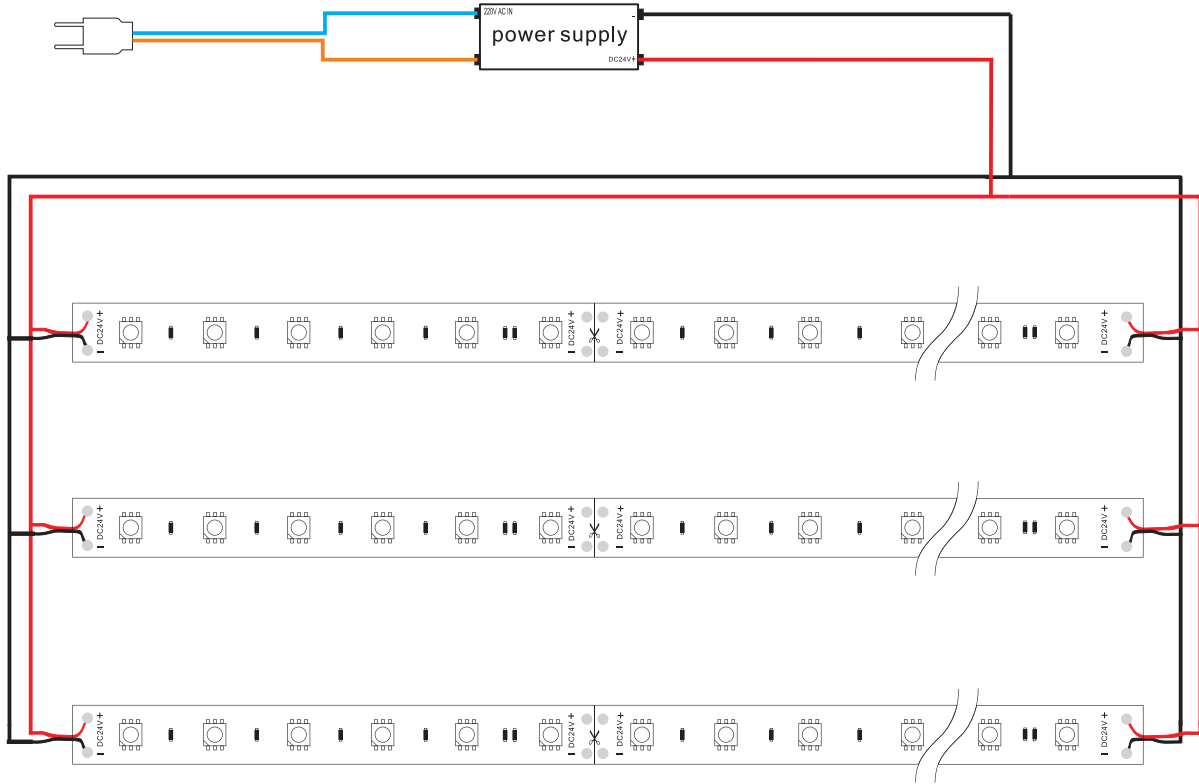

LEDWIDE

www.ledwide.com

深圳市里外光电科技有限公司

LEDWIDE LIGHTING CO.,LTD

5050 LR series (60leds/m) connection ways