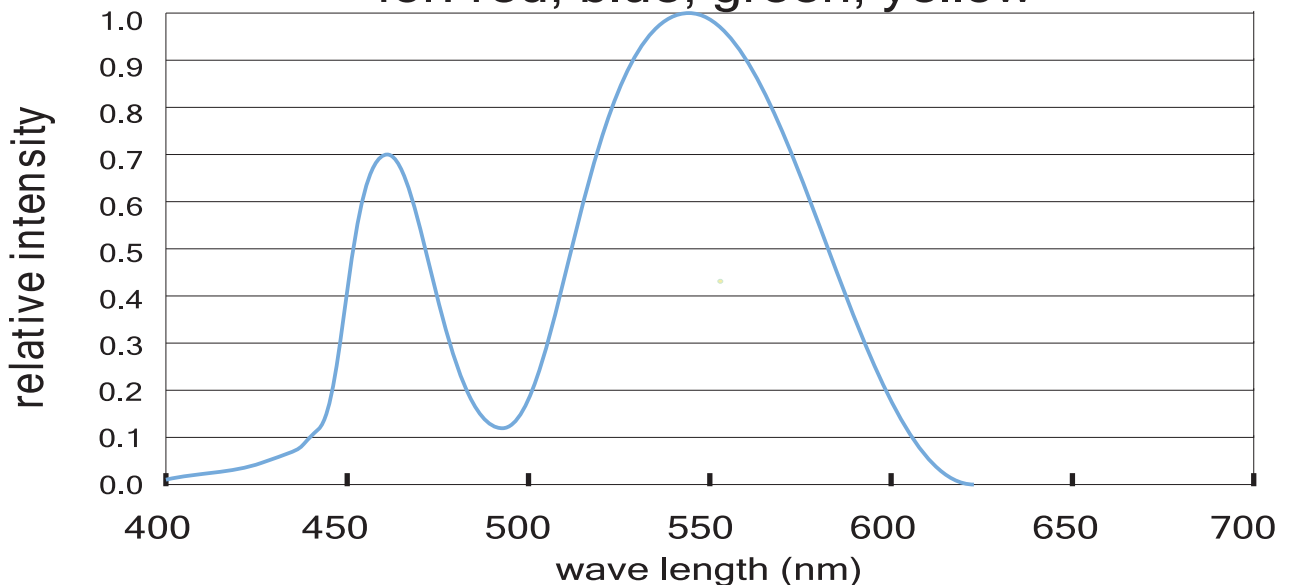

for: red, blue, green, yellow