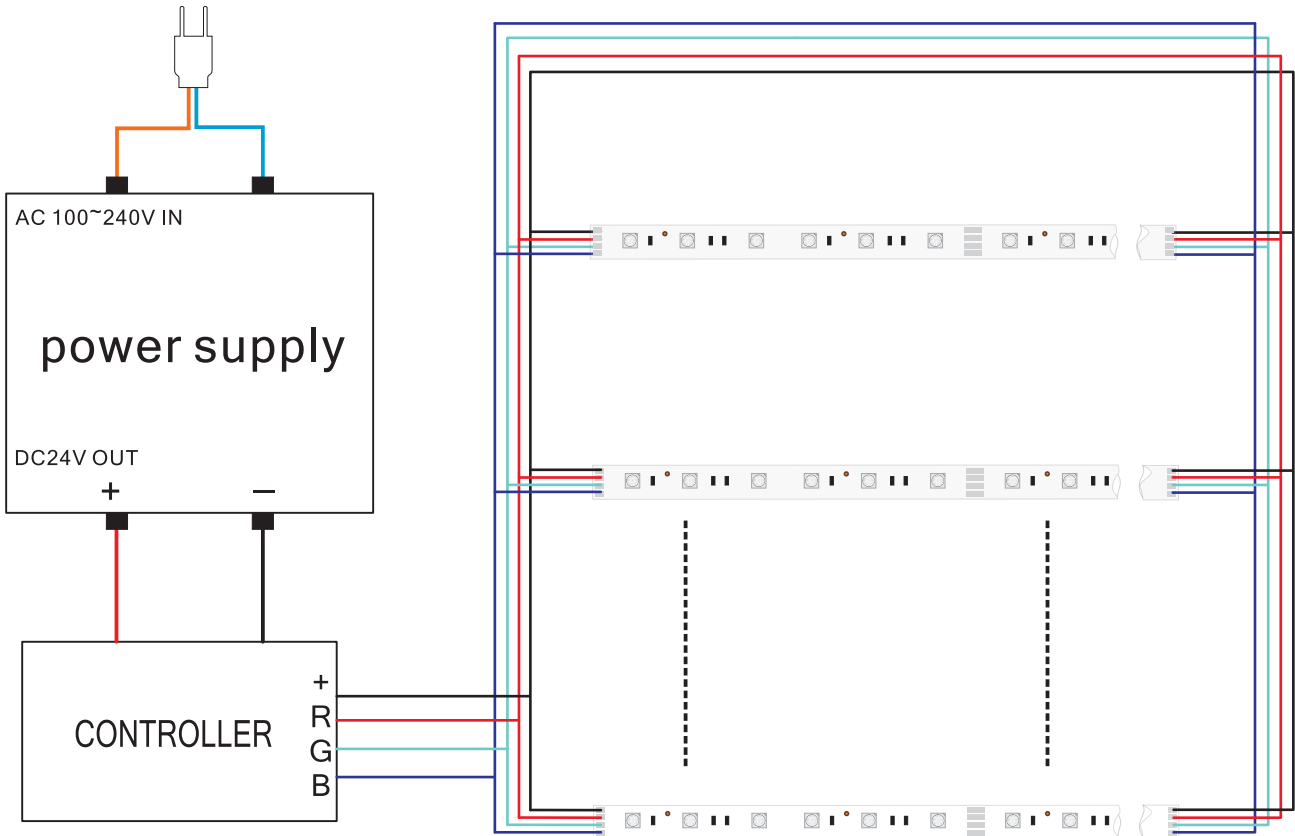

LEDWIDE

www.ledwide.com

深圳市里外光电科技有限公司

LEDWIDE LIGHTING CO.,LTD

5050 LR series (60leds/m) connection ways