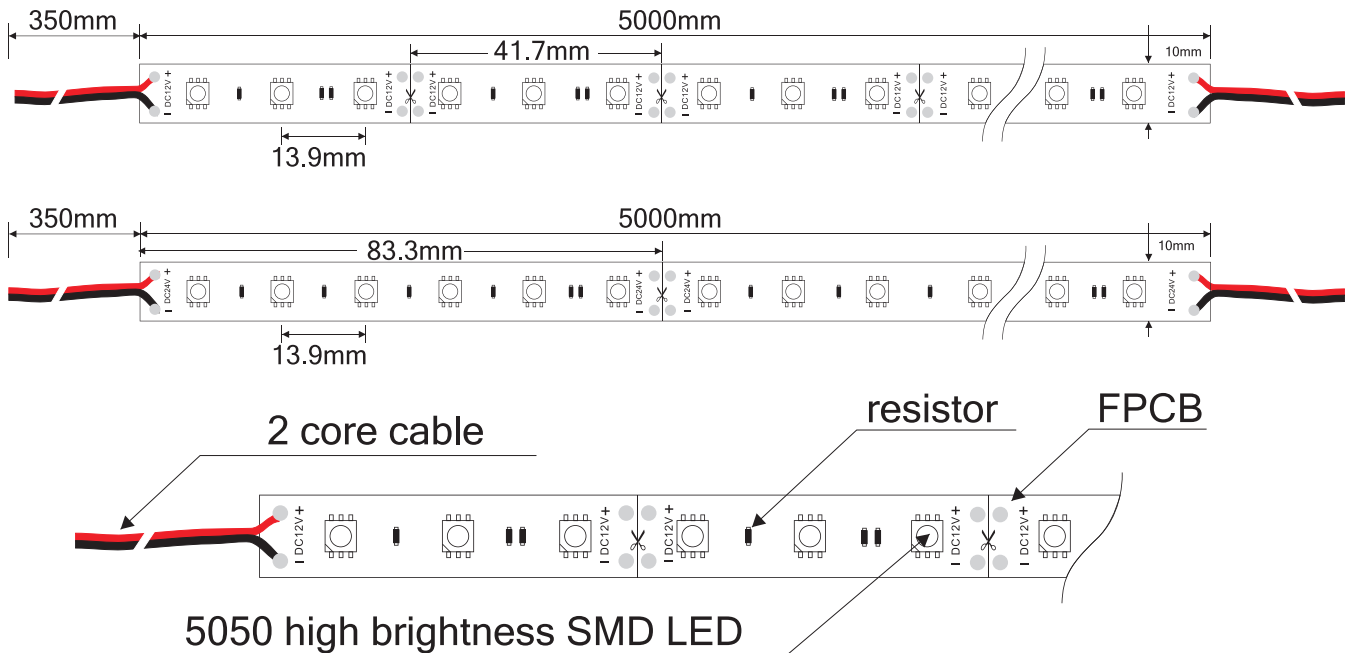

Led type: 5050 SMD led

Led lighting angle: 120°

Led quantity: 72leds/m

Operation temperature: -20-50°C

Life time: 50,000hours

Dimmable by using dimmer controller

Water-proof rating: IP20

Photo:

LED WIDE

www.ledwide.com

深圳市里外光电科技有限公司

LEDWIDE LIGHTING CO.,LTD

5050 LR series (60leds/m) dimension chart

Front:

Lateral:

5050 LR series (60leds/m) photoelectric parameters

LR series led strip: 5050 SMD 72leds/m DC12/24V power:15.8W±10%/M IP rating:IP20

| Part-Number | Color | PCB width | Lumen (CRI>80) | Lumen (CRI>90) |
|------------------------|------------|-----------|----------------|----------------|
| LWF-1112/2400R/G/B/Y60 | R/G/B/Y | 10mm | ---- | ---- |
| LWF-1112/2400W60 | white | 10mm | 1380lm/m | 900lm/m |
| LWF-1112/2400WW60 | warm white | 10mm | 1132lm/m | 760lm/m |