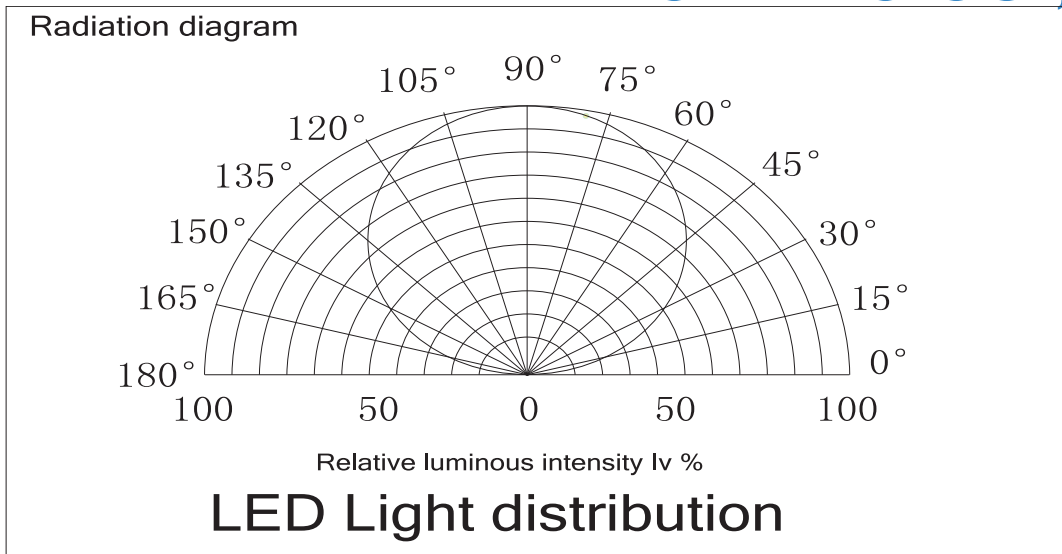

LEDWIDE

www.ledwide.com

深圳市里外光电科技有限公司

LEDWIDE LIGHTING CO.,LTD