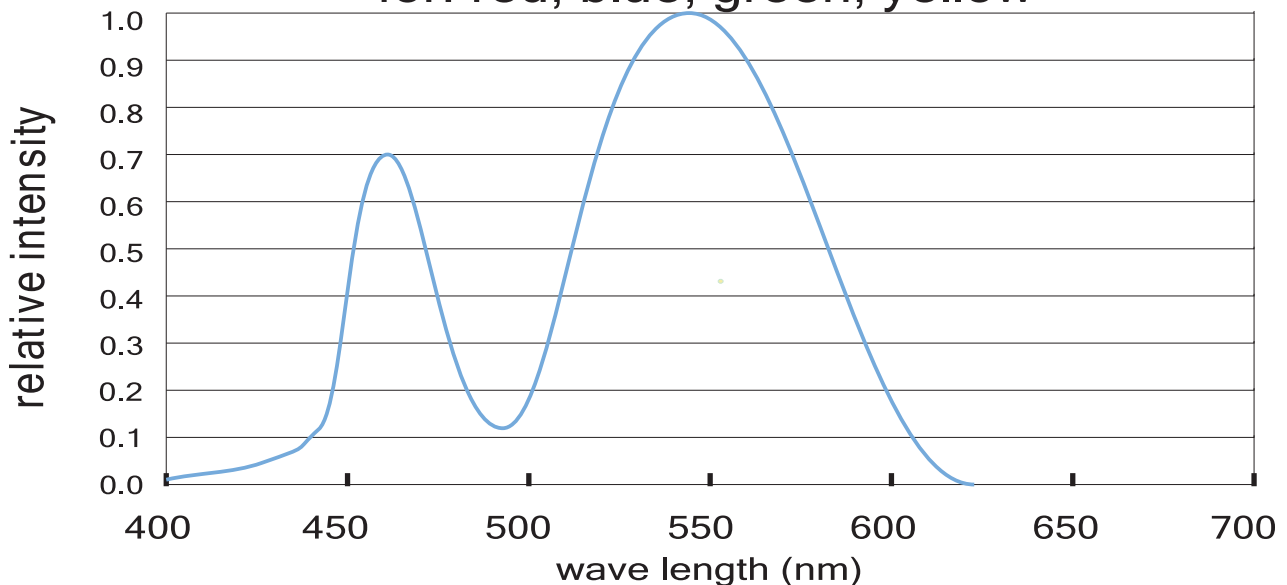

for: red, blue, green, yellow