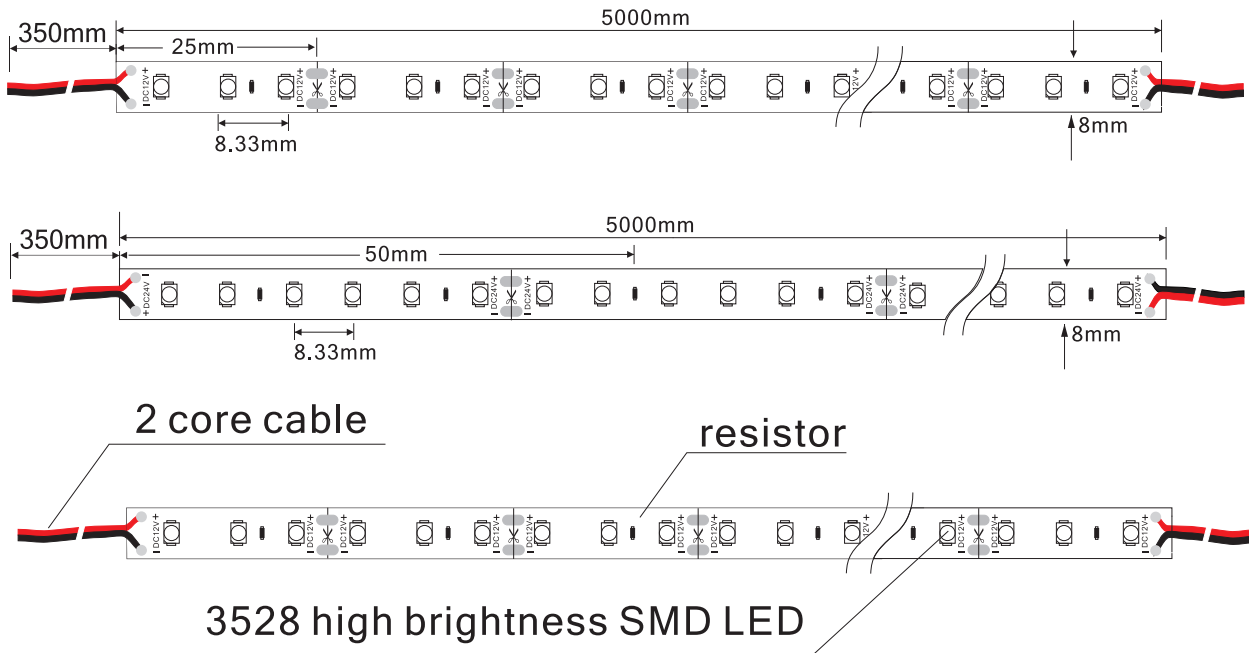

LED WIDE

www.ledwide.com

深圳市里外光电科技有限公司

LEDWIDE LIGHTING CO.,LTD

3528 LR series (120leds/m) dimension chart

Front: