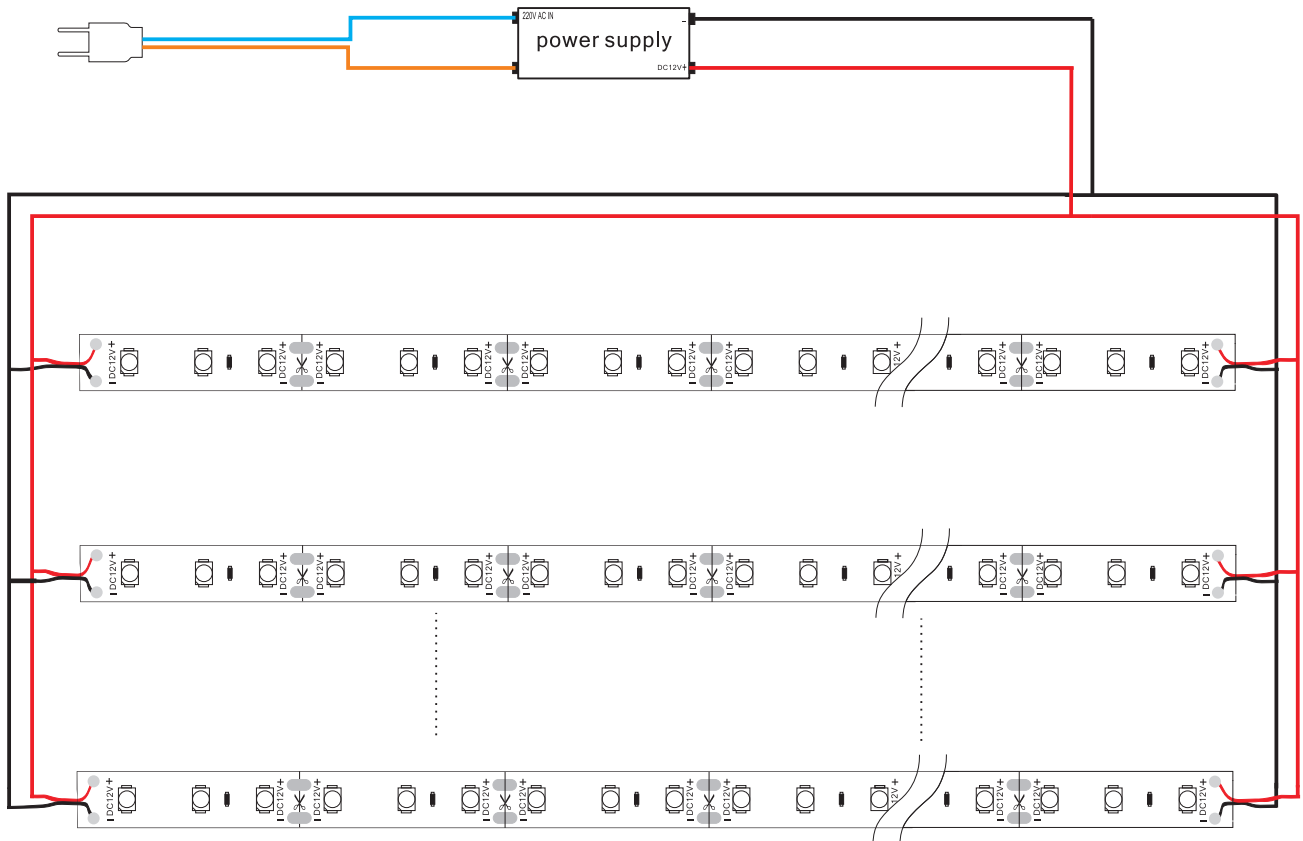

LEDWIDE

www.ledwide.com

深圳市里外光电科技有限公司

LEDWIDE LIGHTING CO.,LTD

3528 LR series (120leds/m) connection ways