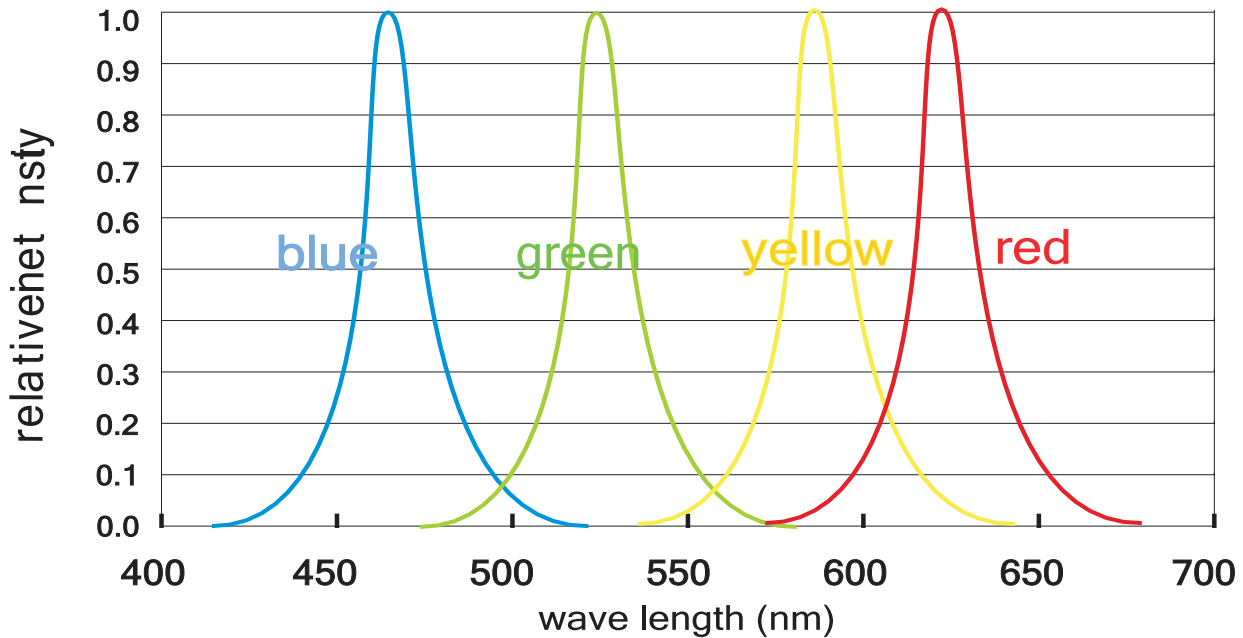

LEDWIDE

www.ledwide.com

深圳市里外光电科技有限公司

LEDWIDE LIGHTING CO.,LTD