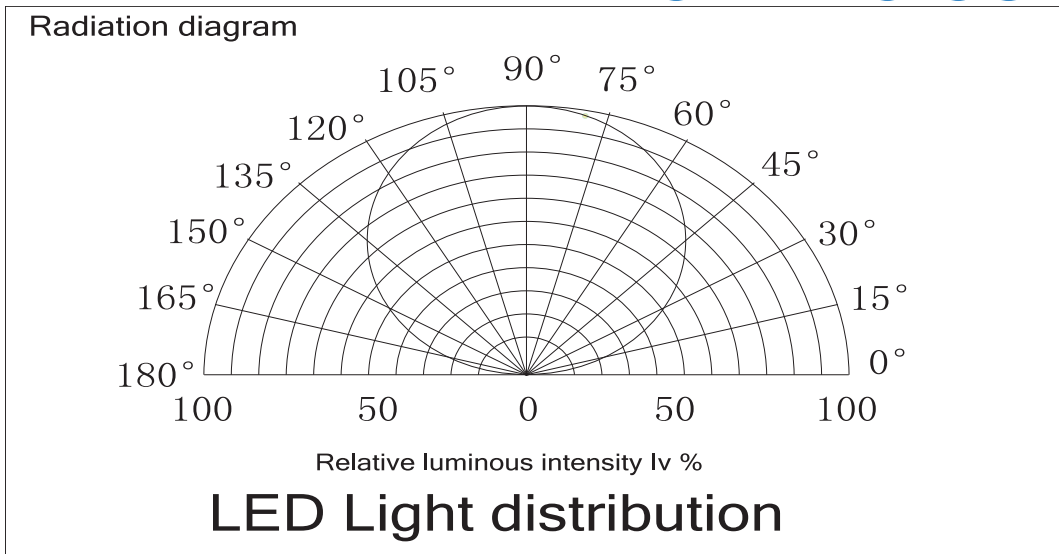

LEDWIDE

www.ledwide.com

深圳市里外光电科技有限公司

LEDWIDE LIGHTING CO.,LTD