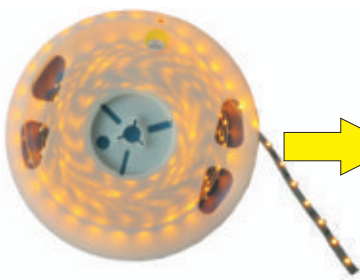

Section

5meter/reel