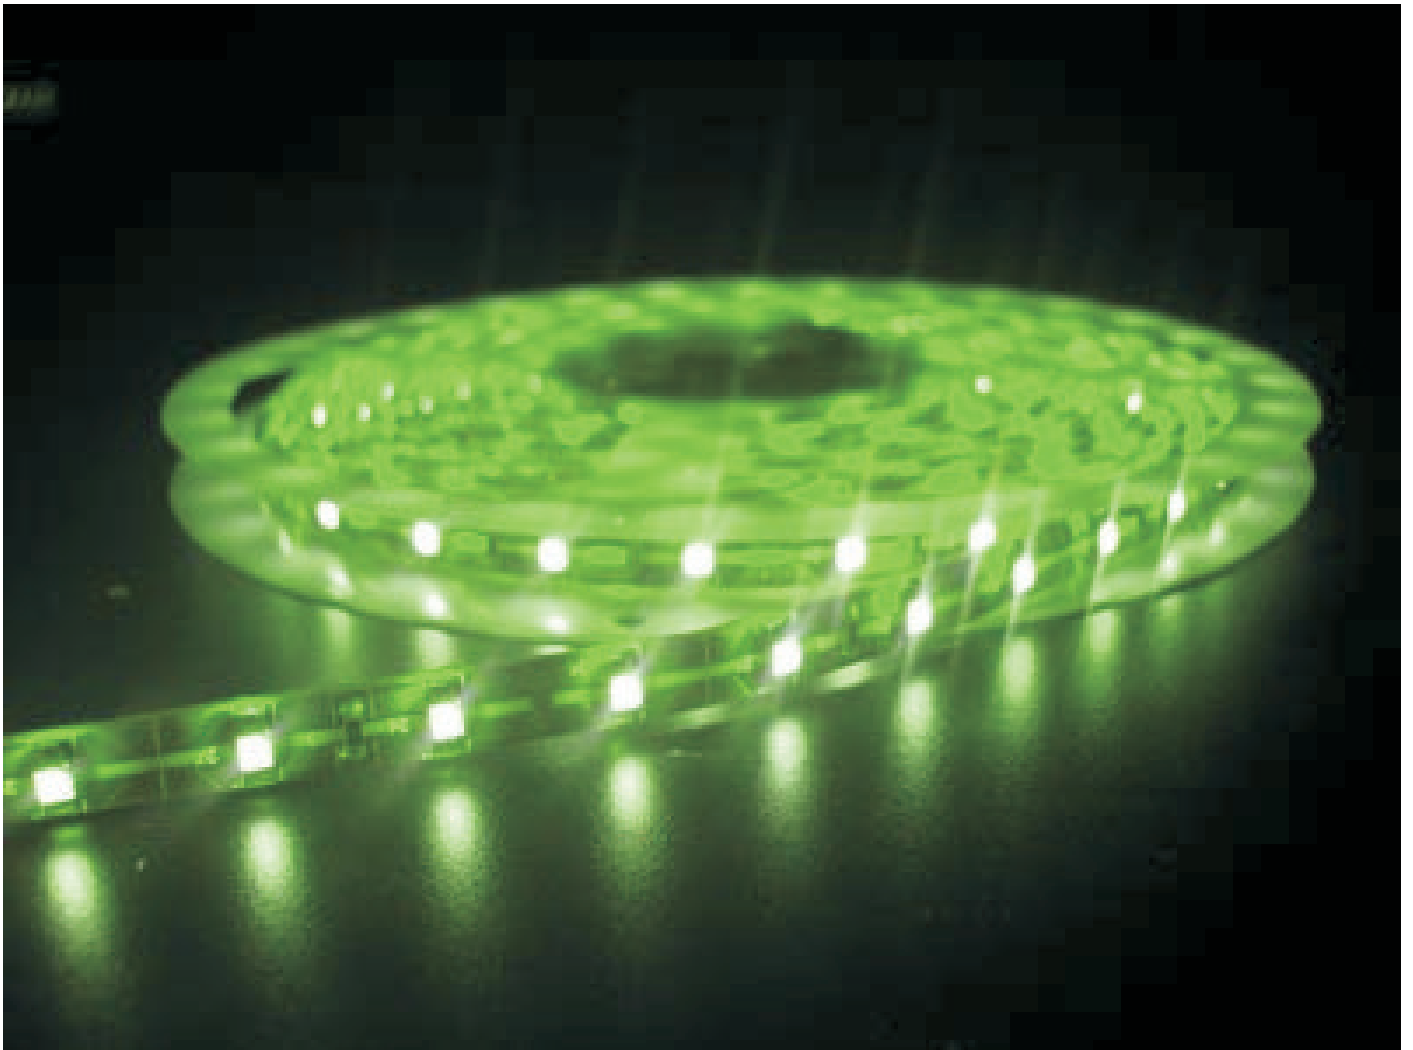

3528 SMD Flexible strip Introduction

Features:

Available in 12V DC maximum.

Very bright & low power consumption.

Operating temperature: -10~50°C.

Long life span LED lights, more than 50,000 hours+.

Dimmable to 6V DC.

Water proof, IP67

Applications:

Ideal for sign letters and channel letters, concealed lights, room lighting, equipment .