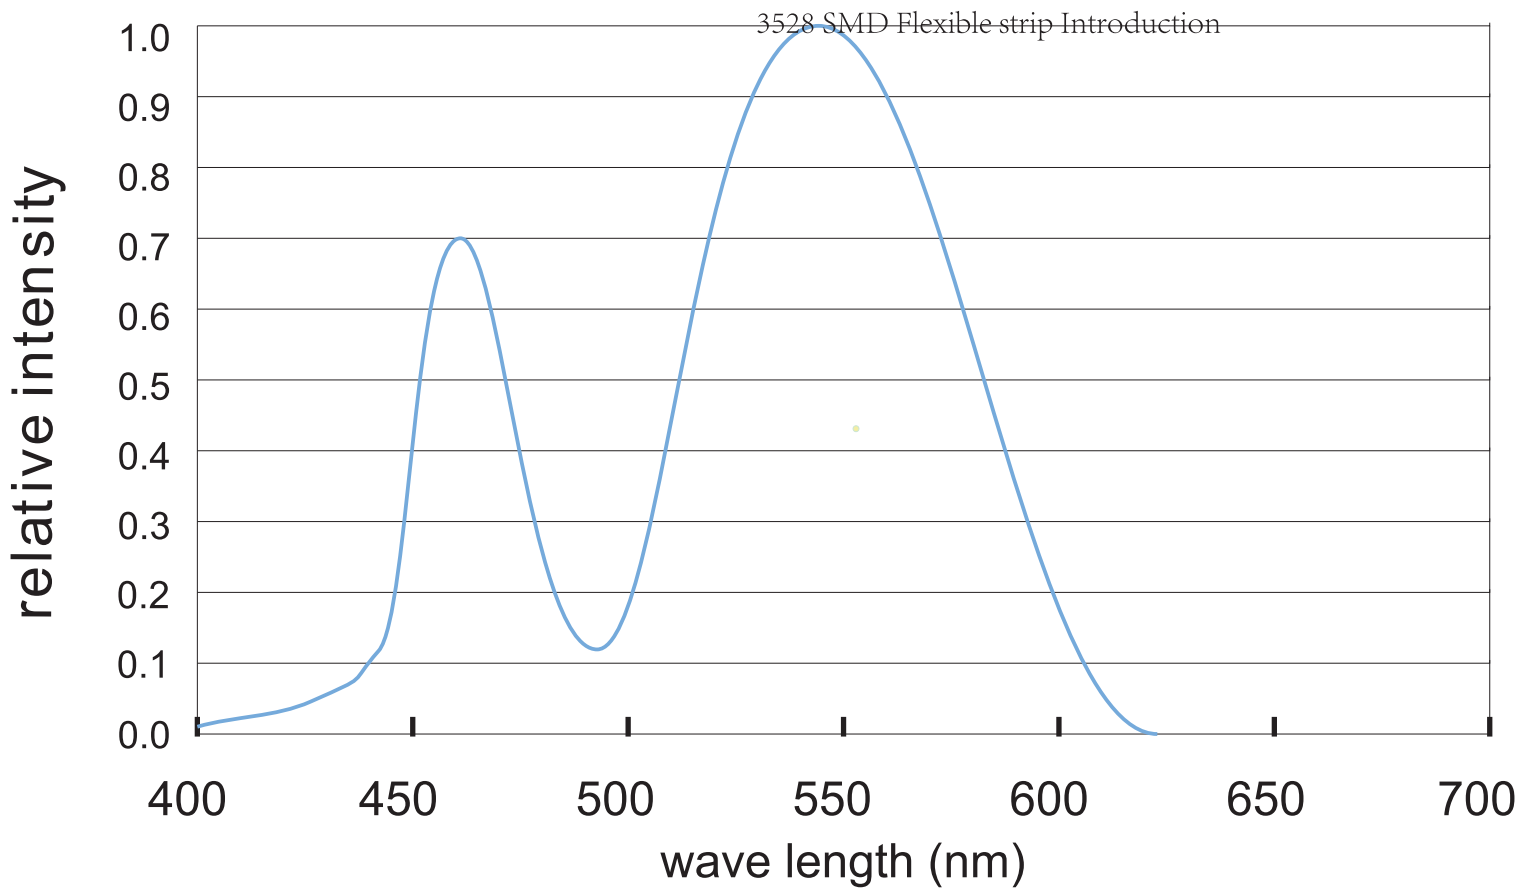

for: red, blue, green, yellow