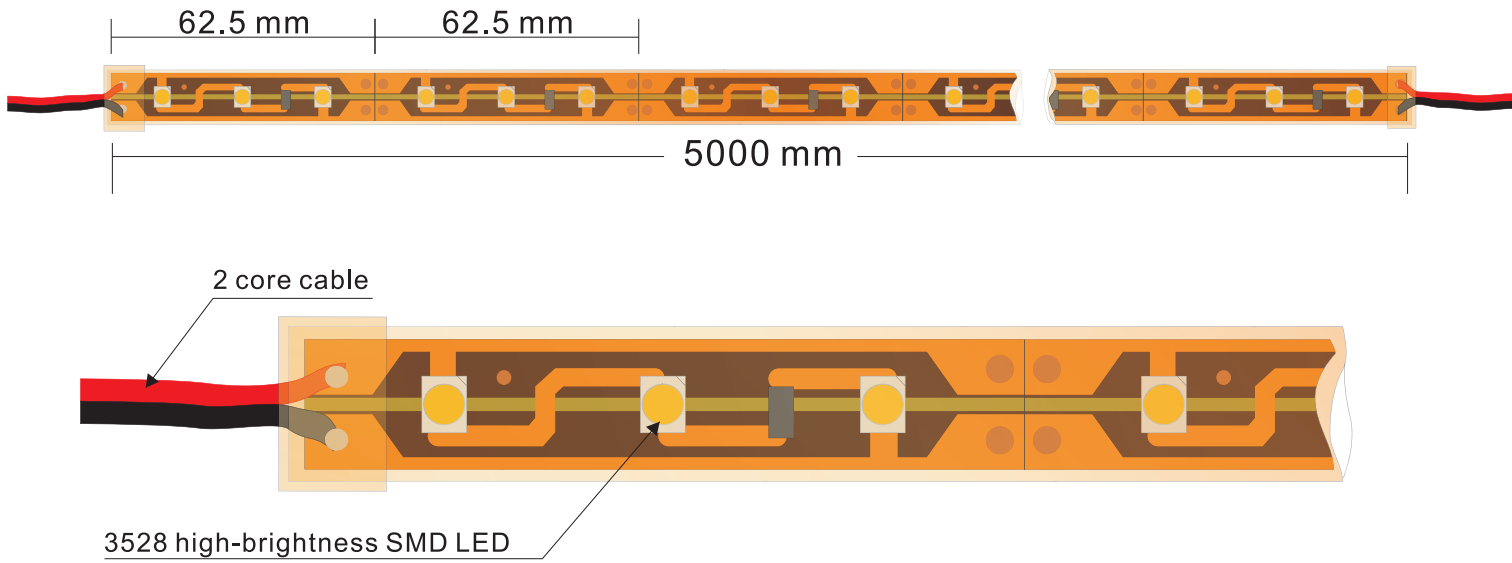

## Top View

## Section

5meter/reel

1 reel/bag

25bags/Box

View Angle: 120 degrees

Operation Temperature: -10~50°C

Store Temperature: -20~60°C

Package: 5 meter strip in one reel, one reel in one anti-static bag, 25 bags put into one carton.

## LC series: 3528 48 LED/meter

| Part number       | Color      | LED QTY/meter | Lumen/meter | Voltage | Power/meter | Packing      |
|-------------------|------------|---------------|-------------|---------|-------------|--------------|
| LWF-1012/2400R48  | Red        | 48            | 96          | 12      | MAX 3.84 W  | 5 meter/reel |
| LWF-1012/2400Y48  | Yellow     | 48            | 96          | 12      | MAX 3.84 W  | 5 meter/reel |
| LWF-1012/2400B48  | Blue       | 48            | 120         | 12      | MAX 3.84 W  | 5 meter/reel |
| LWF-1012/2400G48  | Green      | 48            | 192         | 12      | MAX 3.84 W  | 5 meter/reel |
| LWF-1012/2400W48  | White      | 48            | 192~336     | 12      | MAX 3.84 W  | 5 meter/reel |
| LWF-1012/2400WW48 | Warm white | 48            | 168~312     | 12      | MAX 3.84 W  | 5 meter/reel |
| LWF-1012/2400P48  | Pink       | 48            | 96          | 12      | MAX 3.84 W  | 5 meter/reel |