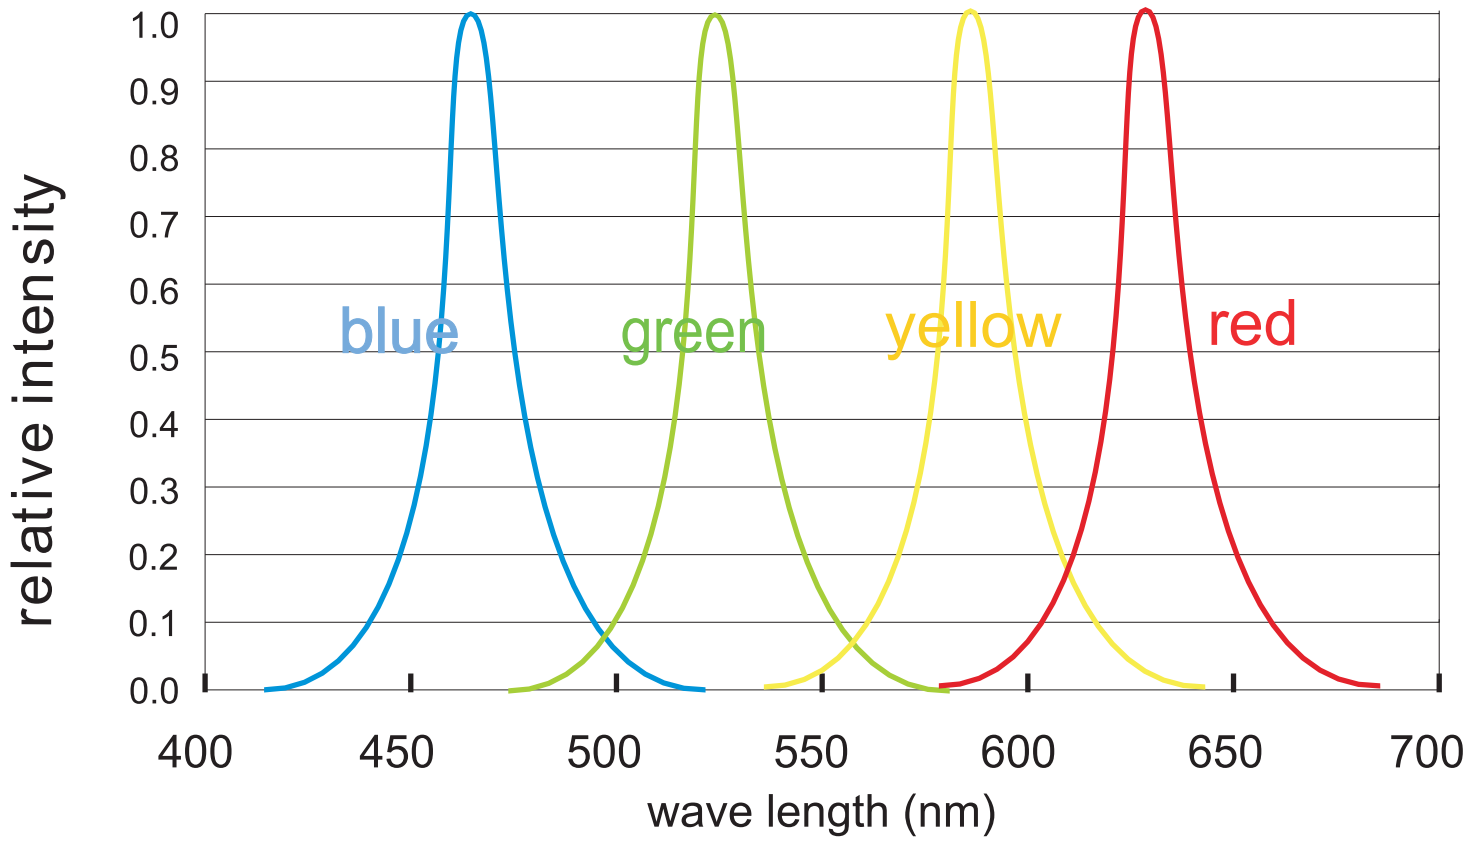

for: red, blue, green, yellow

for: white LED