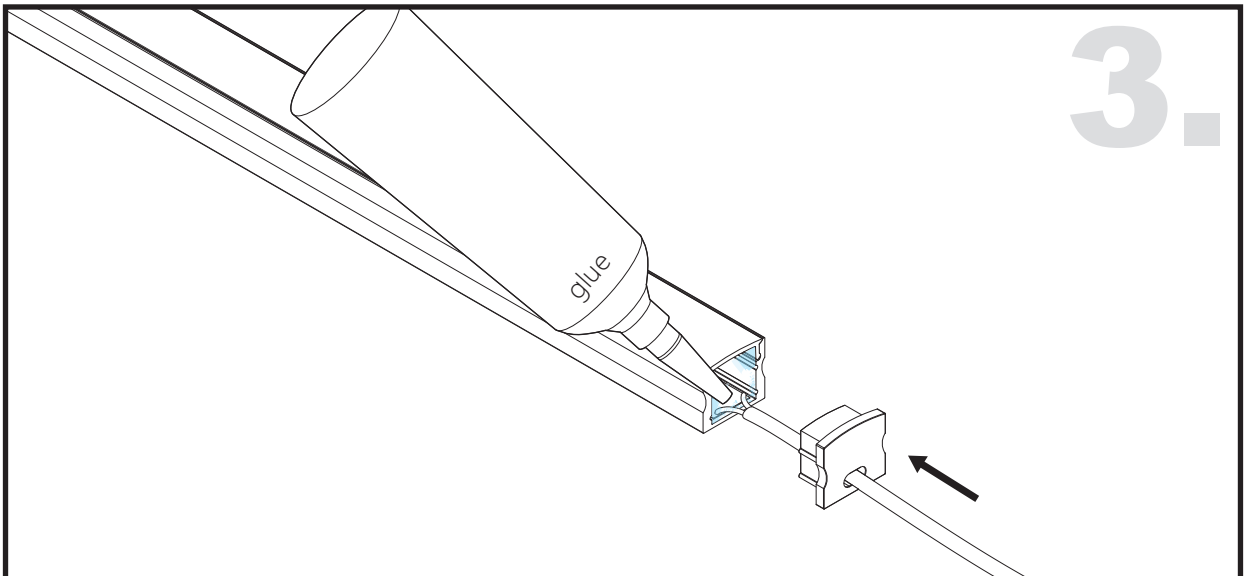

## Aluminium LED Profile LW-AS2

	Name	Code	Material	Color	Other
①	Aluminum Profile	AS2	Aluminum	Silver / White / Black / RAL color	
②	LED strip	-	-	-	MAX. 19.2 W/m
④	Endcap (with hole)	AS2-Cap-H	Plastic	Grey / White / Black	-
⑤	Endcap (without hole)	AS2-Cap	Plastic	Grey / White / Black	-
⑥	Adjustable Clip	AS1-Clip-A	Stainless Steel	ecru	-
⑦	Metal Clip	AS1-Clip-M	Stainless Steel	ecru	-
⑧	Plastic Clip	AS1-Clip-P	Plastic	Clear	-

## ADJUSTABLE CLIP INSTALLING INSTRUCTIONS