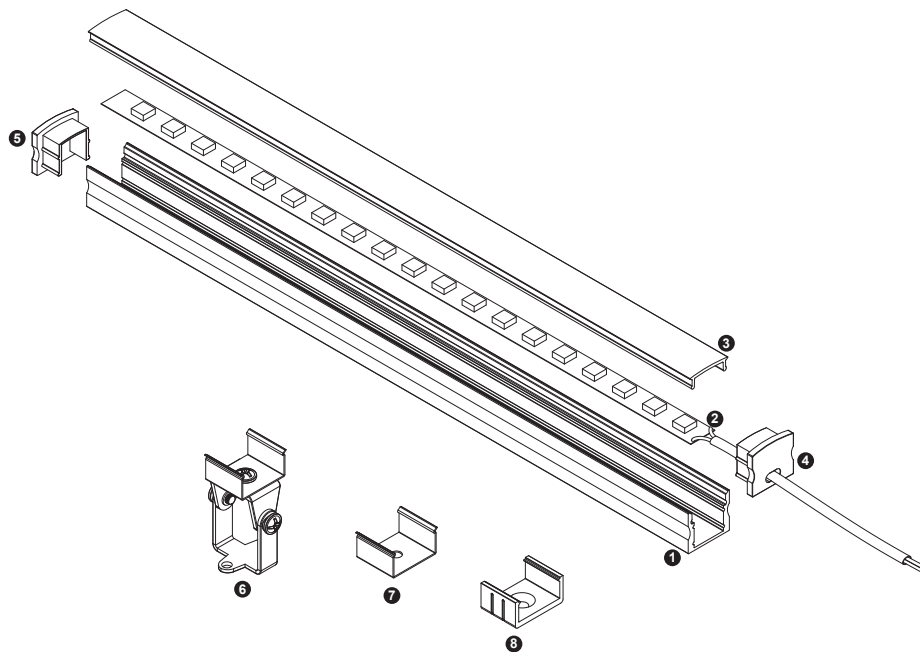

Unit:mm

## Aluminium LED Profile LW-AS2

	Name	Code	Material	Color	Other
①	Aluminum Profile	AS2	Aluminum	Silver / White / Black / RAL color	
②	LED strip	-	-	-	MAX. 19.2 W/m
④	Endcap (with hole)	AS2-Cap-H	Plastic	Grey / White / Black	-
⑤	Endcap (without hole)	AS2-Cap	Plastic	Grey / White / Black	-
⑥	Adjustable Clip	AS1-Clip-A	Stainless Steel	ecru	-
⑦	Metal Clip	AS1-Clip-M	Stainless Steel	ecru	-
⑧	Plastic Clip	AS1-Clip-P	Plastic	Clear	-

## ADJUSTABLE CLIP INSTALLING INSTRUCTIONS