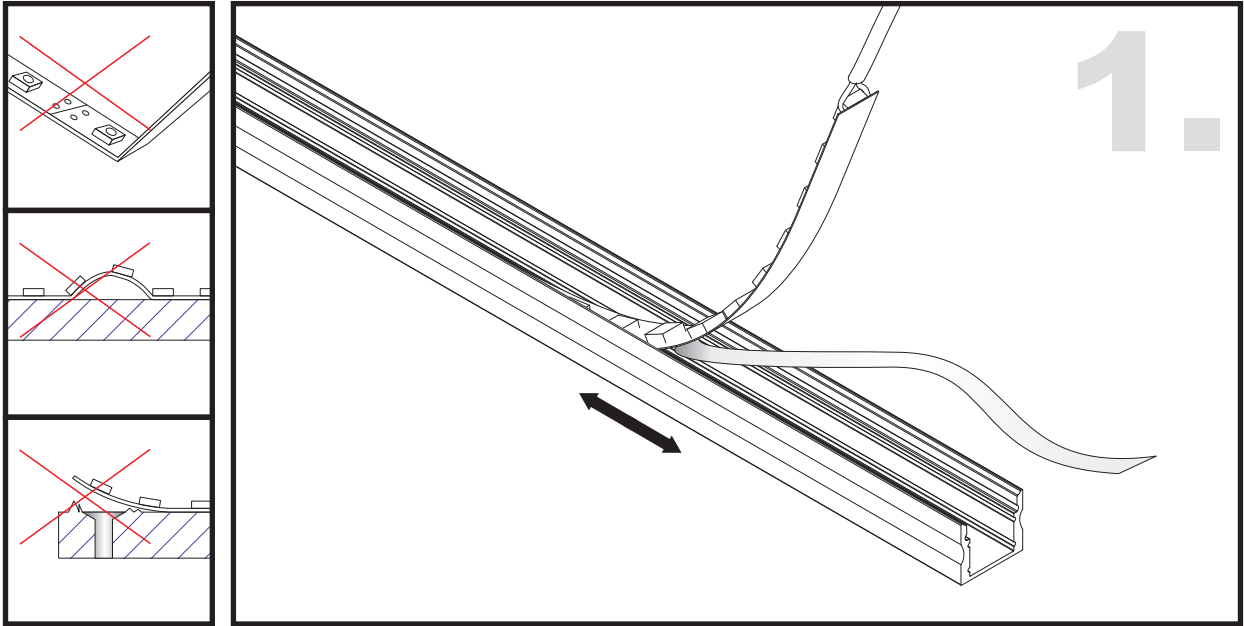

## Aluminium LED Profile LW-AS2

	Name	Code	Material	Color	Other
①	Aluminum Profile	AS2	Aluminum	Silver / White / Black / RAL color	
②	LED strip	-	-	-	MAX. 19.2 W/m
④	Endcap (with hole)	AS2-Cap-H	Plastic	Grey / White / Black	-
⑤	Endcap (without hole)	AS2-Cap	Plastic	Grey / White / Black	-
⑥	Adjustable Clip	AS1-Clip-A	Stainless Steel	ecru	-
⑦	Metal Clip	AS1-Clip-M	Stainless Steel	ecru	-
⑧	Plastic Clip	AS1-Clip-P	Plastic	Clear	-

## ADJUSTABLE CLIP INSTALLING INSTRUCTIONS