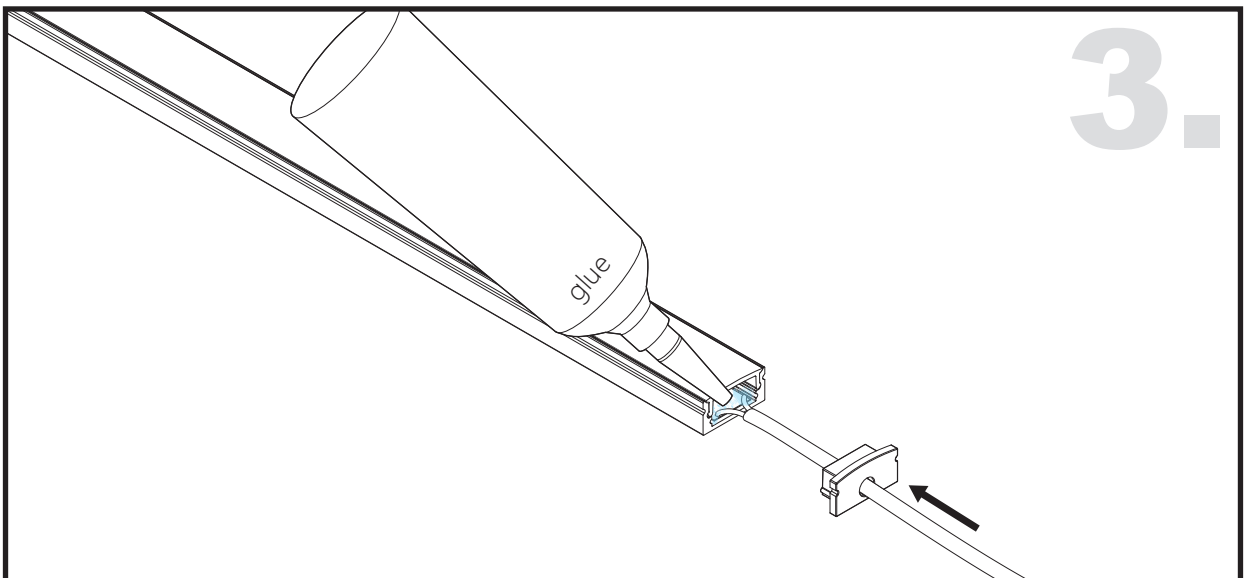

# Aluminium LED Profile LW-AS1

Adjustable

Surface

	Name	Code	Material	Color	Others
①	Aluminum Profile	AS1	Aluminum	Silver / White / Black / RAL color	
②	LED strip	-	-	-	MAX. 14.4 W/m
④	Endcap (with hole)	AS1-Cap-H	Plastic	Grey / White / Black	-
⑤	Endcap (without hole)	AS1-Cap	Plastic	Grey / White / Black	-
⑥	Adjustable Clip	AS1-Clip-A	Stainless Steel	ecru	-
⑦	Metal Clip	AS1-Clip-M	Stainless Steel	ecru	-
⑧	Plastic Clip	AS1-Clip-P	Plastic	Clear	-

## ADJUSTABLE CLIP INSTALLING INSTRUCTIONS