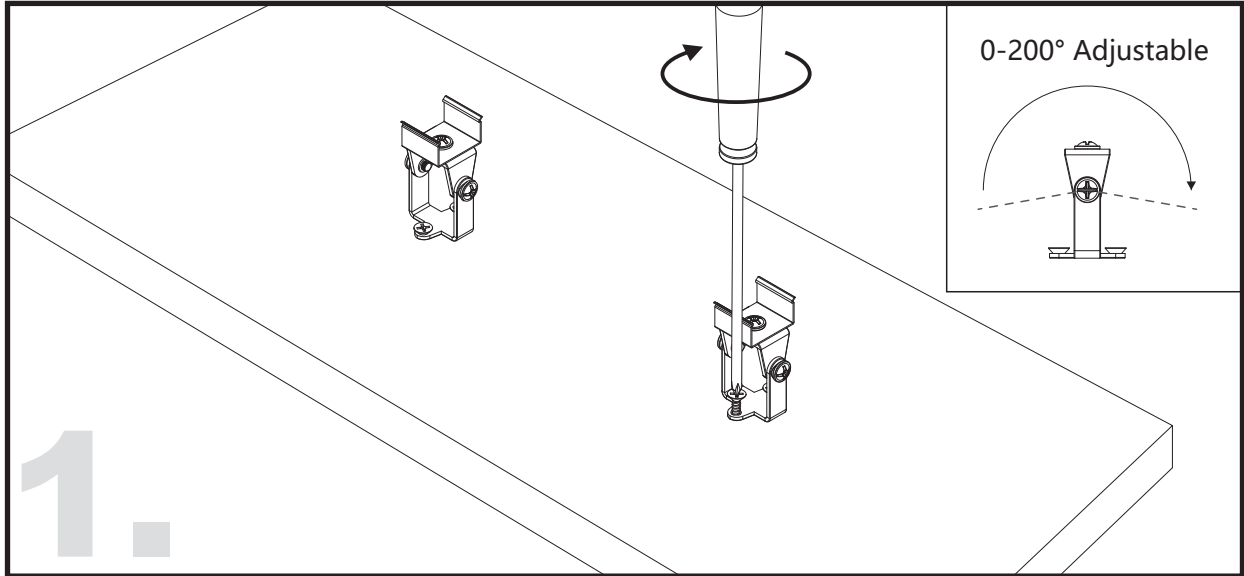

# Aluminium LED Profile LW-AS1

Adjustable

Surface

	Name	Code	Material	Color	Others
①	Aluminum Profile	AS1	Aluminum	Silver / White / Black / RAL color	
②	LED strip	-	-	-	MAX. 14.4 W/m
④	Endcap (with hole)	AS1-Cap-H	Plastic	Grey / White / Black	-
⑤	Endcap (without hole)	AS1-Cap	Plastic	Grey / White / Black	-
⑥	Adjustable Clip	AS1-Clip-A	Stainless Steel	ecru	-
⑦	Metal Clip	AS1-Clip-M	Stainless Steel	ecru	-
⑧	Plastic Clip	AS1-Clip-P	Plastic	Clear	-

## ADJUSTABLE CLIP INSTALLING INSTRUCTIONS