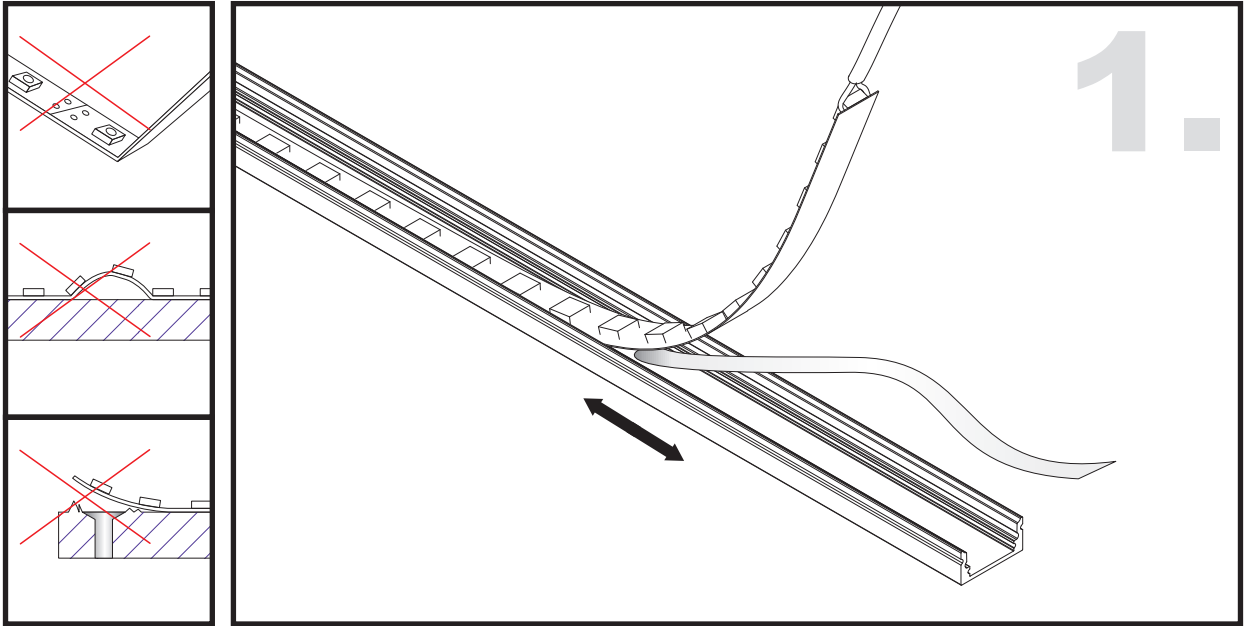

# Aluminium LED Profile LW-AS1

Adjustable

Surface

	Name	Code	Material	Color	Others
①	Aluminum Profile	AS1	Aluminum	Silver / White / Black / RAL color	
②	LED strip	-	-	-	MAX. 14.4 W/m
④	Endcap (with hole)	AS1-Cap-H	Plastic	Grey / White / Black	-
⑤	Endcap (without hole)	AS1-Cap	Plastic	Grey / White / Black	-
⑥	Adjustable Clip	AS1-Clip-A	Stainless Steel	ecru	-
⑦	Metal Clip	AS1-Clip-M	Stainless Steel	ecru	-
⑧	Plastic Clip	AS1-Clip-P	Plastic	Clear	-

## ADJUSTABLE CLIP INSTALLING INSTRUCTIONS