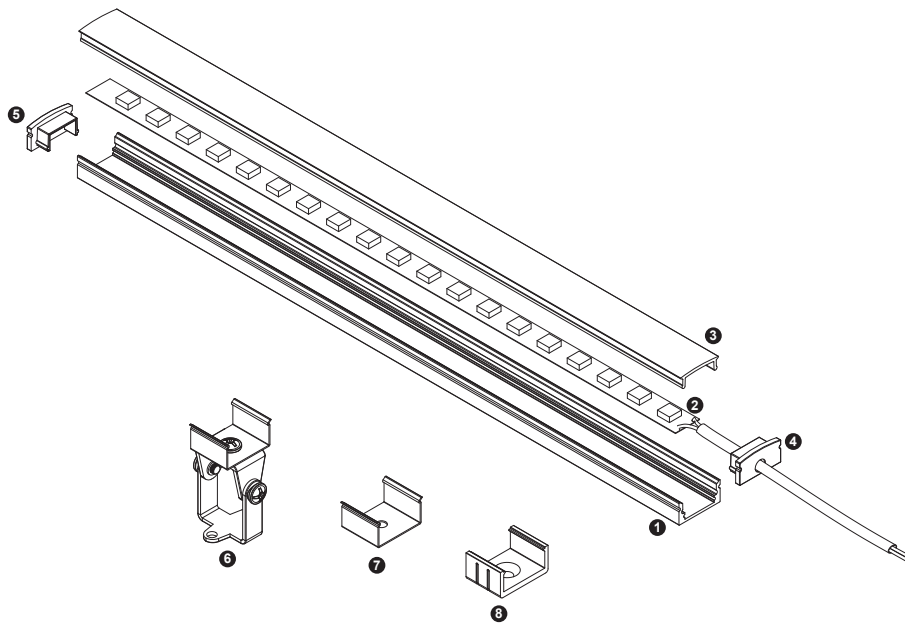

Unit:mm

# Aluminium LED Profile LW-AS1

Adjustable

Surface

	Name	Code	Material	Color	Others
①	Aluminum Profile	AS1	Aluminum	Silver / White / Black / RAL color	
②	LED strip	-	-	-	MAX. 14.4 W/m
④	Endcap (with hole)	AS1-Cap-H	Plastic	Grey / White / Black	-
⑤	Endcap (without hole)	AS1-Cap	Plastic	Grey / White / Black	-
⑥	Adjustable Clip	AS1-Clip-A	Stainless Steel	ecru	-
⑦	Metal Clip	AS1-Clip-M	Stainless Steel	ecru	-
⑧	Plastic Clip	AS1-Clip-P	Plastic	Clear	-

## ADJUSTABLE CLIP INSTALLING INSTRUCTIONS