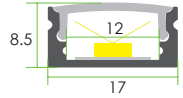

SURFACE MOUNTED SERIES

Accessory

ITEM NO.: **LW-AS1**

Aluminum Profile
Code: AS1

Metal Clip
Code: AS1-Clip-M

Plastic Endcap
(with/without hole)
Code: AS1-Cap
Code: AS1-Cap-H

Adjustable Clip
(0-237° rotation)
Code: AS1-Clip-A

Plastic Clip
Code: AS1-Clip-P

< 14.4W/m

Optional Diffuser(PMMA/PC)

D001 type					
Dimensions(mm)	Max strip width	Opal	Milky	Frosted	Clear
17*8.5	12mm	√	√	√	√
Code		D001-O	D001-M	D001-F	D001-C
Light Transmittance		52%	64%	81%	95%

Stocked length availability:2m,2.5m.Customized length below 6m upon your request.