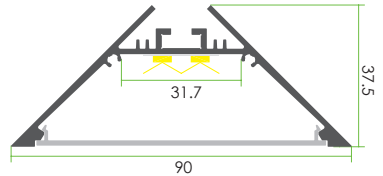

POWER LINE -UNIQUE

115°

Accessory

ITEM NO.: **LW-W91**

Aluminum Profile
Code: **W91**

Aluminum Endcap
(without hole)
Code: **W91-Cap**

Suspension Kits
Code: **Sus.KitsA**

Joiners 90°A
Code: **J-90A**

Joiners 90°B
Code: **J-90B**

Joiners 120°
Code: **J-120**

Joiners 180°A
Code: **J-180A**

<57.6W/m

Optional Diffuser(PMMA)

D080 type					
Dimensions(mm)	Max strip width	Opal	Milky	Frosted	Clear
90*37.5	31.7mm	√	√	/	/
Code		D080-O	D080-M	/	/
Light Transmittance		63%	80%	/	/

Stocked length availability:2m,2.5m.Customized length below 6m upon your request.