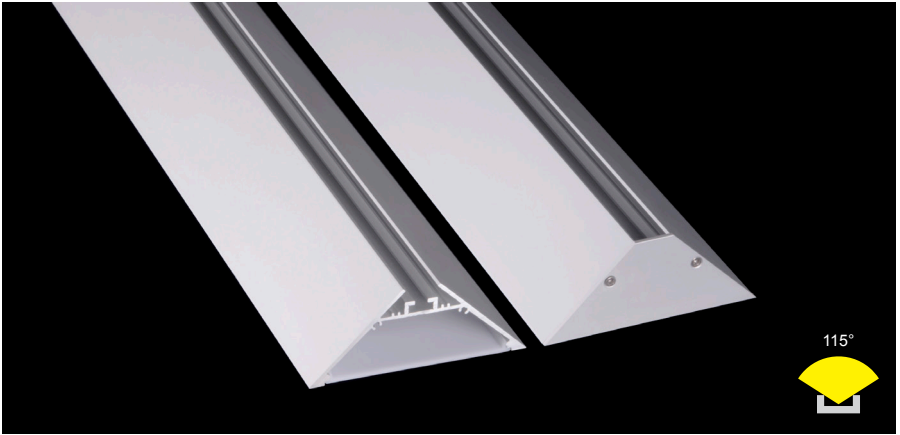

POWER LINE -UNIQUE

115°

Accessory

ITEM NO.: **LW-W91**

Aluminum Profile
Code: **W91**

Aluminum Endcap
(without hole)
Code: **W91-Cap**

Suspension Kits
Code: **Sus.KitsA**

Joiners 90°A
Code: **J-90A**

Joiners 90°B
Code: **J-90B**

Joiners 120°
Code: **J-120**

Joiners 180°A
Code: **J-180A**

<57.6W/m

Optional Diffuser(PMMA)

D080 type					
Dimensions(mm)	Max strip width	Opal	Milky	Frosted	Clear
90*37.5	31.7mm	√	√	/	/
Code		D080-O	D080-M	/	/
Light Transmittance		63%	80%	/	/

Stocked length availability:2m,2.5m.Customized length below 6m upon your request.