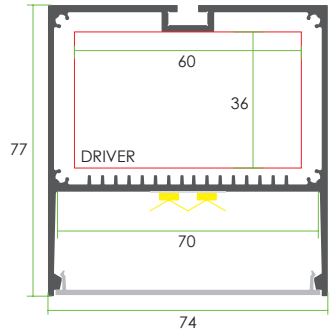

POWER LINE -UNIQUE

100°

Accessory

Aluminum Profile
Code: P74

Aluminum Endcap
(without hole)
Code: P74-Cap

Suspension Kits
Code: Sus.KitsA

Wall Clips
Code: WClip

ITEM NO.: **LW-P74**

<57.6W/m

Optional Diffuser(PMMA)

		Optional Diffuser(PMMA)			
/					
Dimensions(mm)	Max strip width	Opal	Milky	Frosted	Clear
74*77	70mm	√	/	/	/
Code		D-P74-O	/	/	/
Light Transmittance		55%	/	/	/

Stocked length availability:2m,2.5m.Customized length below 6m upon your request.