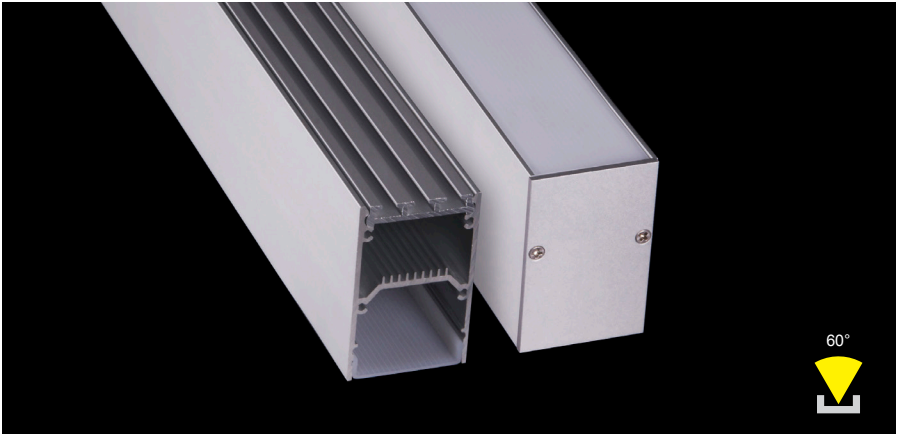

# POWER LINE -UNIQUE

## Accessory

Aluminum Profile  
Code: P46

Joiners 90°A  
Code: J-90A

Aluminum Endcap  
(without hole)  
Code: P46-Cap

Joiners 90°B  
Code: J-90B

Suspension Kits  
Code: Sus.KitsA

Joiners 120°  
Code: J-120

Wall Clips  
Code: WClip

Joiners 180°A  
Code: J-180A

ITEM NO.: **LW-P46**

<38.4W/m

Optional Diffuser(PMMA)					
Dimensions(mm)	Max strip width	Opal	Milky	Frosted	Clear
46*68.5	25.4mm	/	√	/	/
Code		/	D-P46-M	/	/
Light Transmittance		/	79%	/	/

Stocked length availability:2m,2.5m.Customized length below 6m upon your request.