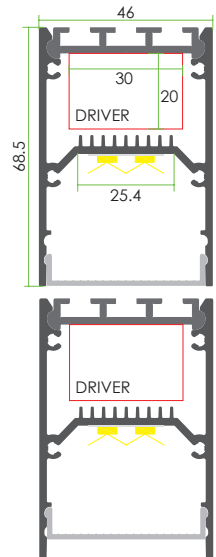

## Accessory

Aluminum Profile  
Code: P46

Joiners 90°A  
Code: J-90A

Aluminum Endcap  
(without hole)  
Code: P46-Cap

Joiners 90°B  
Code: J-90B

Suspension Kits  
Code: Sus.KitsA

Joiners 120°  
Code: J-120

Wall Clips  
Code: WClip

Joiners 180°A  
Code: J-180A

ITEM NO.: **LW-P46**

<38.4W/m

Optional Diffuser(PMMA)					
Dimensions(mm)	Max strip width	Opal	Milky	Frosted	Clear
46*68.5	25.4mm	/	√	/	/
Code		/	D-P46-M	/	/
Light Transmittance		/	79%	/	/

Stocked length availability:2m,2.5m.Customized length below 6m upon your request.