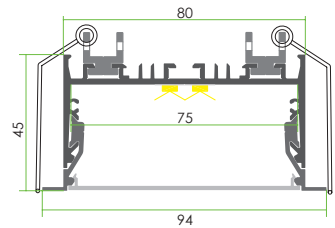

Joiners 90°B
Code: J-90B

Joiners 120°
Code: J-120

Joiners 180°A
Code: J-180A

ITEM NO.: **LW-ER80**

<57.6W/m

Optional Diffuser(PMMA)

D080 type					
Dimensions(mm)	Max strip width	Opal	Milky	Frosted	Clear
80*45	75mm	√	√	/	/
Code		D080-O	D080-M	/	/
Light Transmittance		63%	88%	/	/

Stocked length availability:2m,2.5m.Customized length below 3m upon your request.