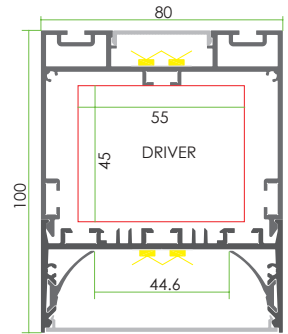

Joiners 90°A
Code: **J-90A**

Aluminum Endcap
(without hole)
Code: **EH80-Cap**

Joiners 90°B
Code: **J-90B**

Aluminum Screwless Endcap
(without hole)
Code: **EH80-Cap-M**

Joiners 180°A
Code: **J-180A**

Aluminum diffuser
Code: **E80-AD**

Joiners 180°B
Code: **J-180B**

Joiners 120°
Code: **J-120**

<57.6W/m

Optional Diffuser(PMMA/PC)

D005 type					
Dimensions(mm)	Max strip width	Opal	Milky	Frosted	Clear
80*100	31mm	✓	✓	✓	✓
Code		D005-O	D005-M	D005-F	D005-C
Light Transmittance		63%	78%	89%	95%

D080 type					
Dimensions(mm)	Max strip width	Opal	Milky	Frosted	Clear
80*100	44.6mm	✓	✓	/	/
Code		D080-O	D080-M	/	/
Light Transmittance		63%	88%	/	/

Stocked length availability: 2m, 2.5m. Customized length below 6m upon your request.