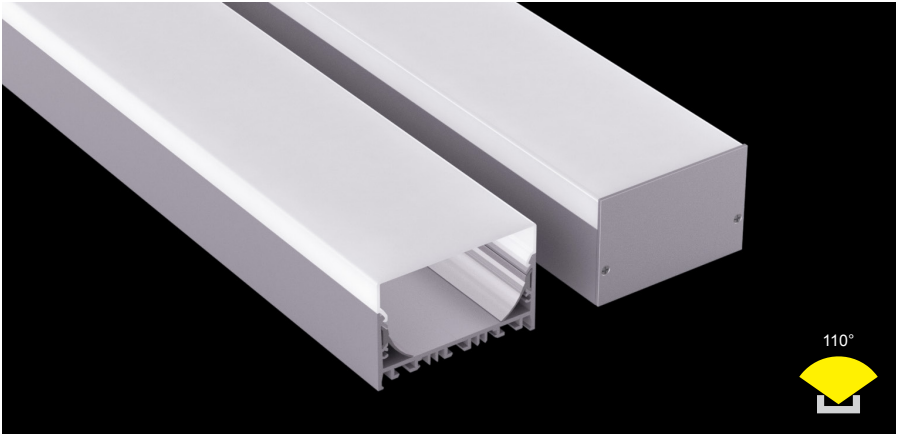

POWER LINE- XL

Accessory

ITEM NO.: **LW-EU80**

Aluminum Profile
Code: **E80**

Suspension Kits
Code: **Sus.KitsA**

Alum. Reflector
Code: **RF**

Aluminum Endcap
(without hole)
Code: **EU80-Cap**

Aluminum Screwless Endcap
(without hole)
Code: **EU80-Cap-N**

Metal Clip
Code: **MC-E50**

Joiners 90°A
Code: **J-90A**

Joiners 180°A
Code: **J-180A**

Wall Clips
Code: **WClip**

Joiners 90°B
Code: **J-90B**

Joiners 180°B
Code: **J-180B**

Joiners 120°
Code: **J-120**

<57.6W/m

Optional Diffuser(PMMA)

D080U type					
Dimensions(mm)	Max strip width	Opal	/	Frosted	Clear
80*52.5	44.6mm	√	/	/	/
Code		D080U-O	/	/	/
Light Transmittance		57%	/	/	/

Stocked length availability:2m,2.5m.Customized length below 6m upon your request.