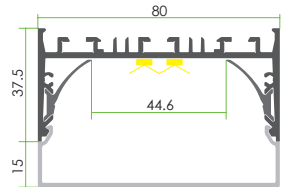

Metal Clip
Code: **MC-E50**

Joiners 90°A
Code: **J-90A**

Joiners 180°A
Code: **J-180A**

Wall Clips
Code: **WClip**

Joiners 90°B
Code: **J-90B**

Joiners 180°B
Code: **J-180B**

Joiners 120°
Code: **J-120**

<57.6W/m

Optional Diffuser(PMMA)

D080U type					
Dimensions(mm)	Max strip width	Opal	/	Frosted	Clear
80*52.5	44.6mm	√	/	/	/
Code		D080U-O	/	/	/
Light Transmittance		57%	/	/	/

Stocked length availability:2m,2.5m.Customized length below 6m upon your request.