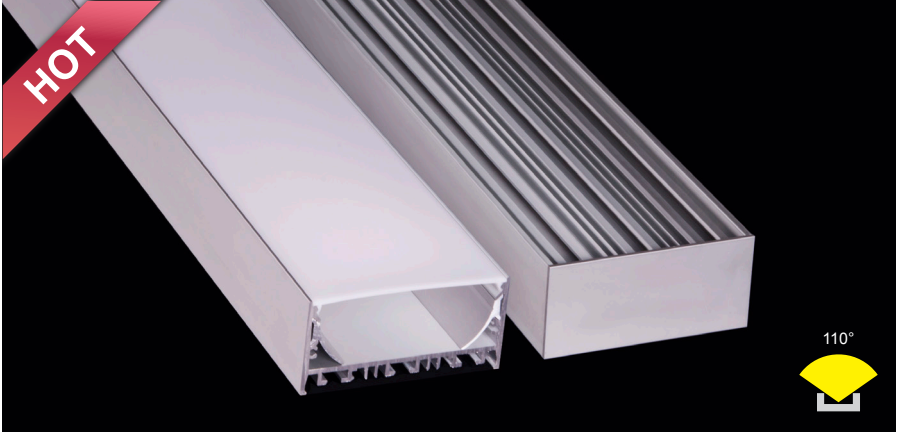

POWER LINE- XL

Accessory

ITEM NO.: **LW-E80**

Aluminum Profile
Code: **E80**

Suspension Kits
Code: **Sus.KitsA**

Alum. Reflector
Code: **RF**

Metal Clip
Code: **MC-E50**

Aluminum Endcap
(without hole)
Code: **E80-Cap**

Aluminum Screwless Endcap
(without hole)
Code: **E80-Cap-N**

Aluminum diffuser
Code: **E80-AD**

Joiners 90°A
Code: **J-90A**

Joiners 180°A
Code: **J-180A**

Wall Clips
Code: **WClip**

Joiners 90°B
Code: **J-90B**

Joiners 180°B
Code: **J-180B**

Joiners 120°
Code: **J-120**

<57.6W/m

Optional Diffuser(PMMA)

D080 type					
Dimensions(mm)	Max strip width	Opal	Milky	Frosted	Clear
80*37.5	44.6mm	✓	✓	/	/
Code		D080-O	D080-M	/	/
Light Transmittance		63%	88%	/	/

Stocked length availability:2m,2.5m.Customized length below 6m upon your request.

www.ledwide.com