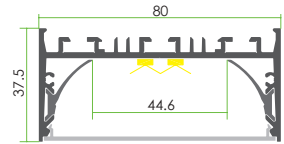

Aluminum Endcap
(without hole)
Code: **E80-Cap**

Aluminum Screwless Endcap
(without hole)
Code: **E80-Cap-N**

Aluminum diffuser
Code: **E80-AD**

Joiners 90°A
Code: **J-90A**

Joiners 180°A
Code: **J-180A**

Wall Clips
Code: **WClip**

Joiners 90°B
Code: **J-90B**

Joiners 180°B
Code: **J-180B**

Joiners 120°
Code: **J-120**

<57.6W/m

Optional Diffuser(PMMA)

D080 type					
Dimensions(mm)	Max strip width	Opal	Milky	Frosted	Clear
80*37.5	44.6mm	✓	✓	/	/
Code		D080-O	D080-M	/	/
Light Transmittance		63%	88%	/	/

Stocked length availability:2m,2.5m.Customized length below 6m upon your request.

www.ledwide.com