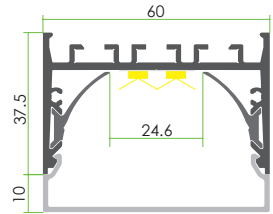

Metal Clip  
Code: **MC-E50**

Joiners 90°A  
Code: **J-90A**

Joiners 180°A  
Code: **J-180A**

Wall Clips  
Code: **WClip**

Joiners 90°B  
Code: **J-90B**

Joiners 180°B  
Code: **J-180B**

Joiners 120°  
Code: **J-120**

## Optional Diffuser(PMMA)

D060U type					
Dimensions(mm)	Max strip width	Opal	Milky	Frosted	Clear
60*47.5	24.6mm	√	/	/	/
Code		D060U-O	/	/	/
Light Transmittance		42%	/	/	/

Stocked length availability:2m,2.5m.Customized length below 6m upon your request.