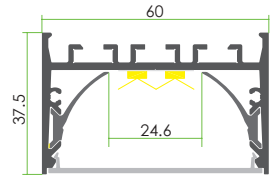

POWER LINE- L

Accessory

ITEM NO.: **LW-E60**

Aluminum Profile
Code: **E60**

Suspension Kits
Code: **Sus.KitsA**

Alum. Reflector
Code: **RF**

Metal Clip
Code: **MC-E50**

Aluminum Endcap
(without hole)
Code: **E60-Cap**

Aluminum Screwless Endcap
(without hole)
Code: **E60-Cap-N**

Aluminum diffuser
Code: **E60-AD**

Joiners 90°A
Code: **J-90A**

Joiners 180°A
Code: **J-180A**

Wall Clips
Code: **WClip**

Joiners 90°B
Code: **J-90B**

Joiners 180°B
Code: **J-180B**

Joiners 120°
Code: **J-120**

<57.6W/m

Optional Diffuser(PMMA)

D060 type					
Dimensions(mm)	Max strip width	Opal	Milky	Frosted	Clear
60*37.5	24.6mm	√	√	/	/
Code		D060-O	D060-M	/	/
Light Transmittance		69%	80%	/	/

Stocked length availability:2m,2.5m.Customized length below 6m upon your request.

www.ledwide.com