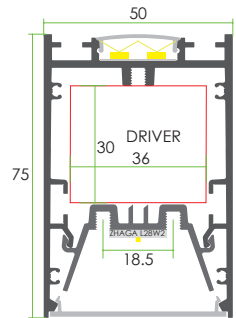

<38.4W/m

Optional Diffuser(PMMA/PC)

D003 type					
Dimensions(mm)	Max strip width	Opal	Milky	Frosted	Clear
50*75	20mm	✓	✓	✓	✓
Code		D003-O	D003-M	D003-F	D003-C
Light Transmittance		70%	78%	91%	95%

D050 type					
Dimensions(mm)	Max strip width	Opal	Milky	Frosted	Clear
50*75	26mm	✓	✓	/	/
Code		D050-O	D050-M	/	/
Light Transmittance		67%	80%	/	/

Stocked length availability:2m,2.5m.Customized length below 6m upon your request.

www.ledwide.com