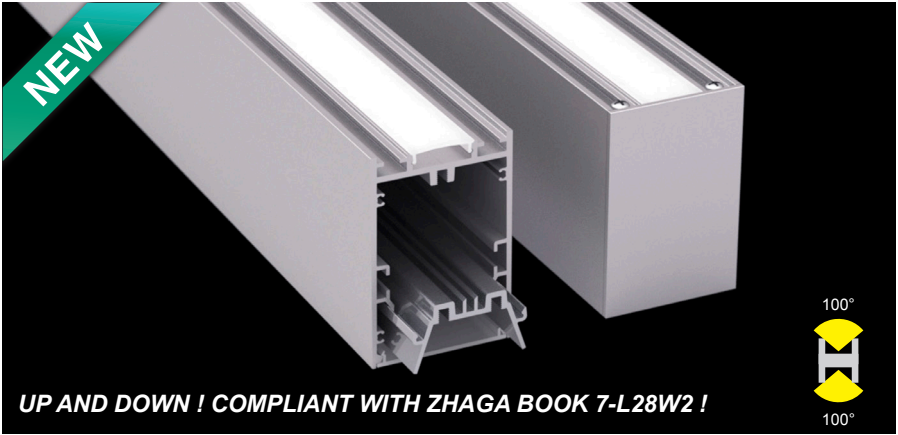

## Accessory

Aluminum Profile  
Code: **P50**

Wall Clips  
Code: **WClip**

Aluminum Gear tray  
Code: **P50-Gear**

Suspension Kits  
Code: **Sus.KitsB**

Aluminum Endcap  
(without hole)  
Code: **P50-Cap**