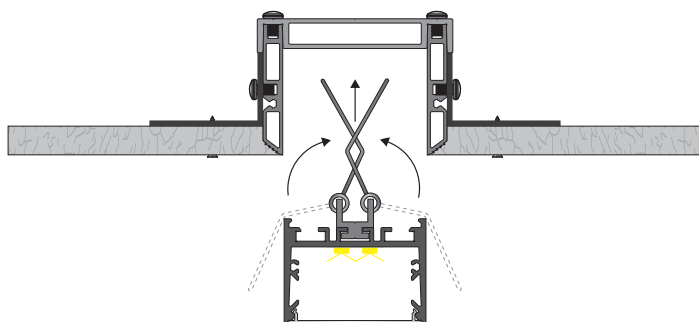

POWER LINE- M

Accessory

ITEM NO.: **LW-TR50**

Aluminum Endcap
(without hole)

Code: E50-Cap

Aluminum Endcap
(without hole)

Code: TR50-Cap

Aluminum diffuser
Code: E50-AD

Spring Clip
Code: SC-N31

Alum. Trimless bar
Code: LW-TR1

Stainless Steel L bracket
Code: LW-LMB

Alum. bridge base
Code: LW-AB50

<57.6W/m

Optional Diffuser(PMMA)

D050 type					
Dimensions(mm)	Max strip width	Opal	Milky	Frosted	Clear
65*48	46mm	✓	✓	/	/
Code		D050-O	D050-M	/	/
Light Transmittance		67%	80%	/	/

Stocked length availability:2m,2.5m.Customized length below 6m upon your request.

www.ledwide.com

POWER LINE- M INSTALLATIONS

- Trimless
- For TR50