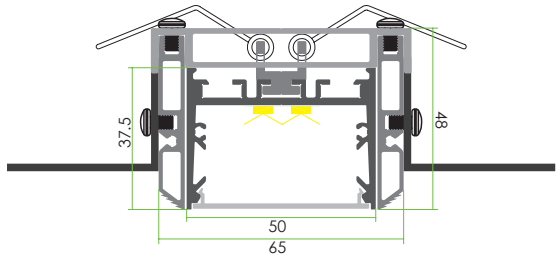

POWER LINE- M

Accessory

ITEM NO.: **LW-TR50**

Aluminum Endcap
(without hole)

Code: E50-Cap

Aluminum Endcap
(without hole)

Code: TR50-Cap

Aluminum diffuser
Code: E50-AD

Spring Clip
Code: SC-N31

Alum. Trimless bar
Code: LW-TR1

Stainless Steel L bracket
Code: LW-LMB

Alum. bridge base
Code: LW-AB50

<57.6W/m

Optional Diffuser(PMMA)

D050 type					
Dimensions(mm)	Max strip width	Opal	Milky	Frosted	Clear
65*48	46mm	✓	✓	/	/
Code		D050-O	D050-M	/	/
Light Transmittance		67%	80%	/	/

Stocked length availability:2m,2.5m.Customized length below 6m upon your request.

www.ledwide.com

POWER LINE- M INSTALLATIONS

- Trimless
- For TR50