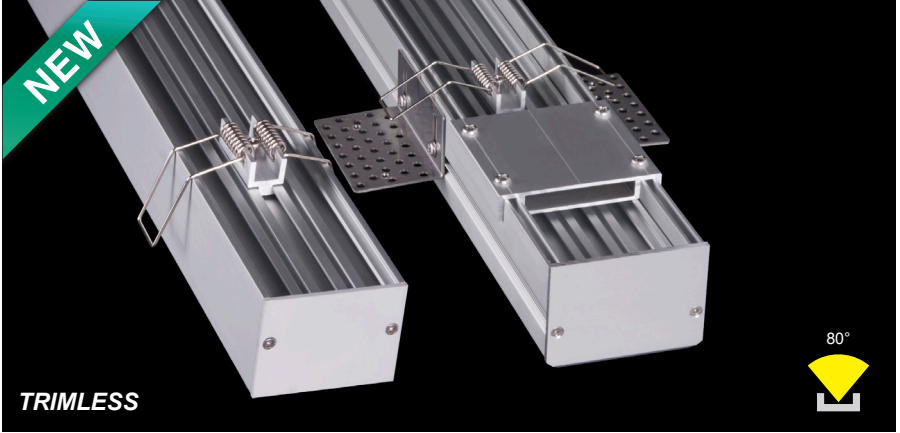

POWER LINE- M

Accessory

ITEM NO.: **LW-TR50**

Aluminum Endcap
(without hole)

Code: E50-Cap

Aluminum Endcap
(without hole)

Code: TR50-Cap

Aluminum diffuser
Code: E50-AD

Spring Clip
Code: SC-N31

Alum. Trimless bar
Code: LW-TR1

Stainless Steel L bracket
Code: LW-LMB

Alum. bridge base
Code: LW-AB50

<57.6W/m

Optional Diffuser(PMMA)

D050 type					
Dimensions(mm)	Max strip width	Opal	Milky	Frosted	Clear
65*48	46mm	✓	✓	/	/
Code		D050-O	D050-M	/	/
Light Transmittance		67%	80%	/	/

Stocked length availability:2m,2.5m.Customized length below 6m upon your request.

www.ledwide.com

POWER LINE- M INSTALLATIONS

- Trimless
- For TR50