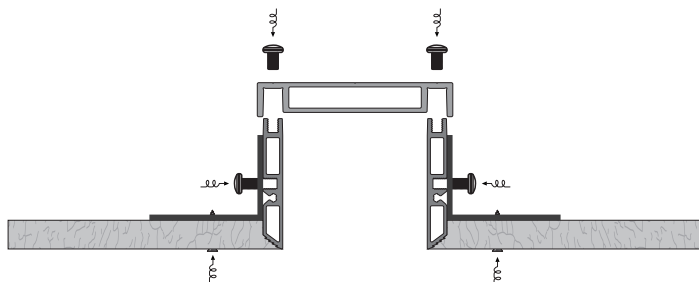

POWER LINE- M

Accessory

ITEM NO.: **LW-TR50**

Aluminum Endcap
(without hole)

Code: E50-Cap

Aluminum Endcap
(without hole)

Code: TR50-Cap

Aluminum diffuser
Code: E50-AD

Spring Clip
Code: SC-N31

Alum. Trimless bar
Code: LW-TR1

Stainless Steel L bracket
Code: LW-LMB

Alum. bridge base
Code: LW-AB50

<57.6W/m

Optional Diffuser(PMMA)

D050 type					
Dimensions(mm)	Max strip width	Opal	Milky	Frosted	Clear
65*48	46mm	✓	✓	/	/
Code		D050-O	D050-M	/	/
Light Transmittance		67%	80%	/	/

Stocked length availability:2m,2.5m.Customized length below 6m upon your request.

www.ledwide.com

POWER LINE- M INSTALLATIONS

- Trimless
- For TR50