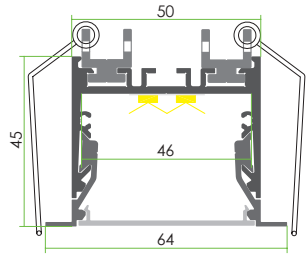

## Accessory

ITEM NO.: **LW-ER50**

Aluminum Profile  
Code: **E50**

Spring Clip  
Code: **SC-ER**

Recessed wing  
Code: **ER**

Joiners 90°A  
Code: **J-90A**

Aluminum Endcap  
(with/without hole)  
Code: **ER50-Cap**  
Code: **ER50-Cap-H**

Joiners 90°B  
Code: **J-90B**

Aluminum diffuser  
Code: **E50-AD**

Joiners 120°  
Code: **J-120**

Joiners 180°A  
Code: **J-180A**

<57.6W/m

## Optional Diffuser(PMMA)

D050 type					
Dimensions(mm)	Max strip width	Opal	Milky	Frosted	Clear
50*45	46mm	✓	✓	/	/
Code		D050-O	D050-M	/	/
Light Transmittance		67%	80%	/	/

Stocked length availability:2m,2.5m.Customized length below 3m upon your request.