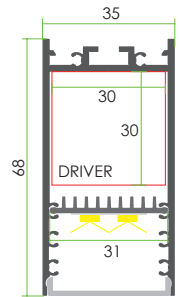

Metal Clip
Code: **MC-WN35**

Joiners 90°A
Code: **J-90A**

Joiners 120°
Code: **J-120**

Joiners 90°B
Code: **J-90B**

Joiners 180°A
Code: **J-180A**

<28.8W/m

Optional Diffuser(PMMA)					
D005 type					
Dimensions(mm)	Max strip width	Opal	Milky	Frosted	Clear
35*68	31mm	√	√	√	√
Code		D005-O	D005-M	D005-F	D005-C
Light Transmittance		63%	78%	89%	95%

Stocked length availability:2m,2.5m.Customized length below 6m upon your request.