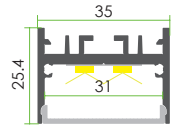

POPULAR 35MM WIDE

Accessory

ITEM NO.: **LW-WN35-25**

Aluminum Profile
Code: **WN35-25**

Aluminum diffuser
Code: **WN35-AD**

Aluminum Endcap
(without hole)
Code: **WN35-25-Cap**

Joiners 90°A
Code: **J-90A**

Suspension Kits
Code: **Sus.KitsA**

Joiners 90°B
Code: **J-90B**

Metal Clip
Code: **MC-WN35**

Joiners 120°
Code: **J-120**

Joiners 180°A
Code: **J-180A**

<28.8W/m

Optional Diffuser(PMMA)

D005 type					
Dimensions(mm)	Max strip width	Opal	Milky	Frosted	Clear
35*25.4	31mm	√	√	√	√
Code		D005-O	D005-M	D005-F	D005-C
Light Transmittance		63%	78%	89%	95%

Stocked length availability:2m,2.5m.Customized length below 6m upon your request.