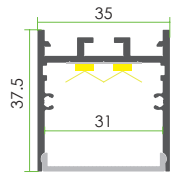

Aluminum Screwless
Endcap
(without hole)
Code: **WN35-Cap-N**

Suspension Kits
Code: **Sus.KitsA**

Metal Clip
Code: **MC-WN35**

Joiners 90°A
Code: **J-90A**

Joiners 120°
Code: **J-120**

Joiners 90°B
Code: **J-90B**

Joiners 180°A
Code: **J-180A**

< 38.4W/m

Optional Diffuser(PMMA)

D005 type					
Dimensions(mm)	Max strip width	Opal	Milky	Frosted	Clear
35*37.5	31mm	✓	✓	✓	✓
Code		D005-O	D005-M	D005-F	D005-C
Light Transmittance		63%	78%	89%	95%