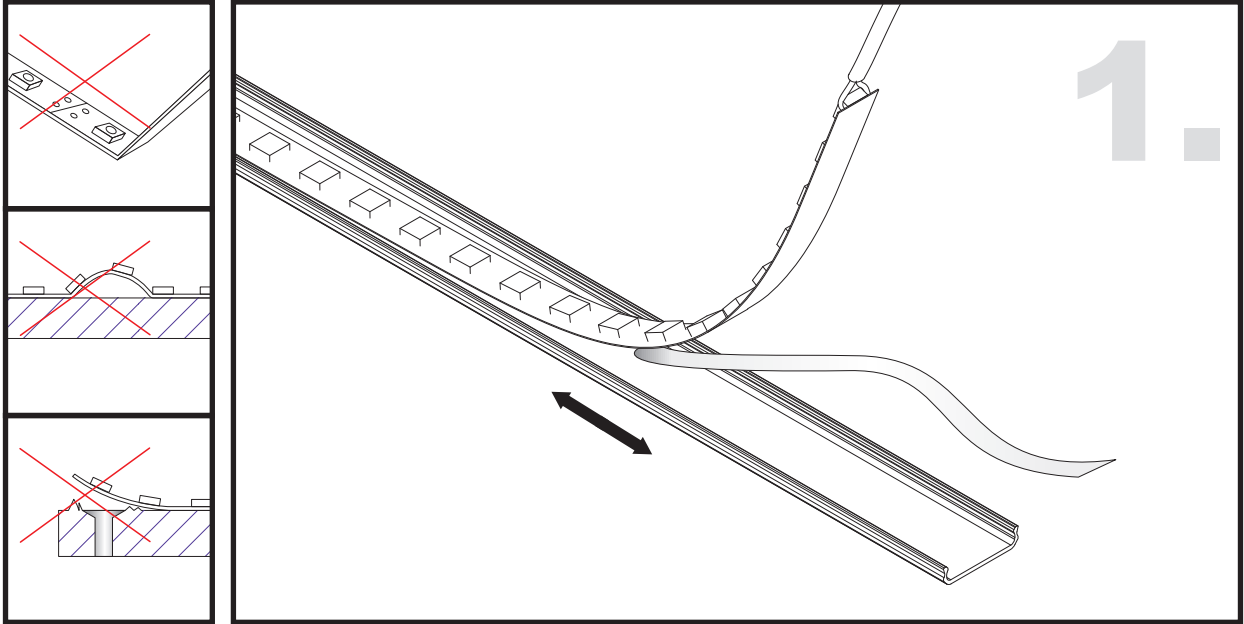

Unit:mm

Aluminium LED Profile LW-B1

	Name	Code	Material	Color	Other
①	Aluminum Profile	B1	Aluminum	Silver / White / Black / RAL color	
②	LED strip	-	-	-	MAX. 14.4 W/m
④	Endcap (with hole)	B1-Cap-H	Aluminum	Silver / Black	-
⑤	Endcap (without hole)	B1-Cap	Aluminum	Silver / Black	-
⑥	Metal Clip	AT11-Clip-M	Stainless Steel	ecru	-

③ Optional Diffuser(PMMA/PC)

Color	Light Transmittance	Code
Opal	33%	AT11-O
Milky	-	-
Frosted	60%	AT11-F
Clear Lens	95%	AT11-C

Surface

METAL CLIP INSTALLING INSTRUCTIONS