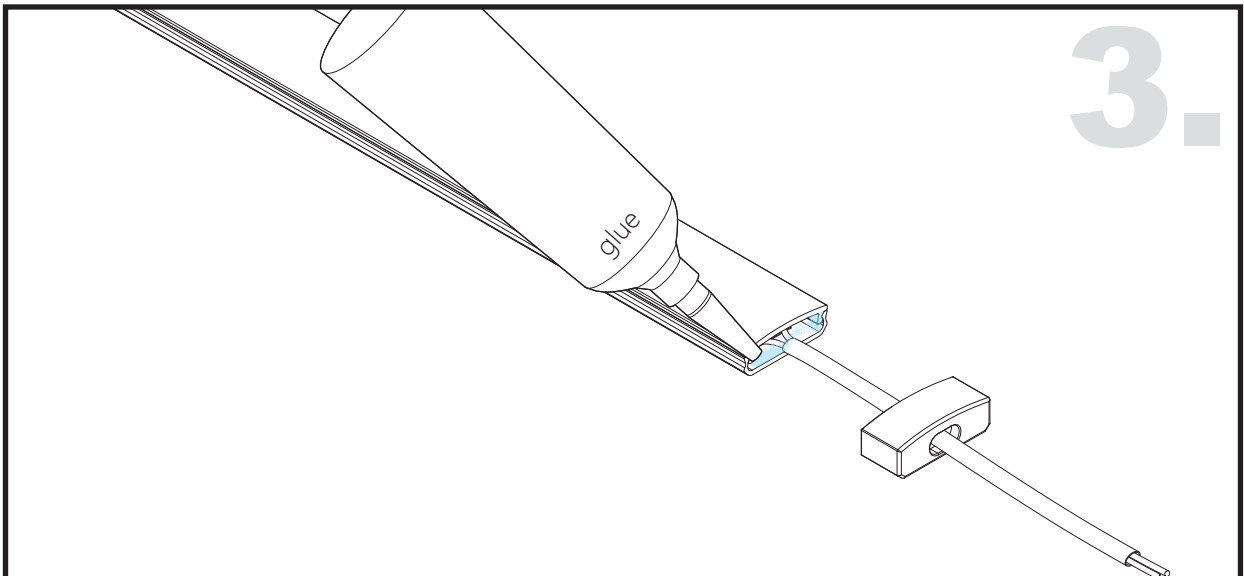

Unit:mm

Aluminium LED Profile LW-B1

	Name	Code	Material	Color	Other
①	Aluminum Profile	B1	Aluminum	Silver / White / Black / RAL color	
②	LED strip	-	-	-	MAX. 14.4 W/m
④	Endcap (with hole)	B1-Cap-H	Aluminum	Silver / Black	-
⑤	Endcap (without hole)	B1-Cap	Aluminum	Silver / Black	-
⑥	Metal Clip	AT11-Clip-M	Stainless Steel	ecru	-

③ Optional Diffuser(PMMA/PC)

Color	Light Transmittance	Code
Opal	33%	AT11-O
Milky	-	-
Frosted	60%	AT11-F
Clear Lens	95%	AT11-C

Surface

METAL CLIP INSTALLING INSTRUCTIONS