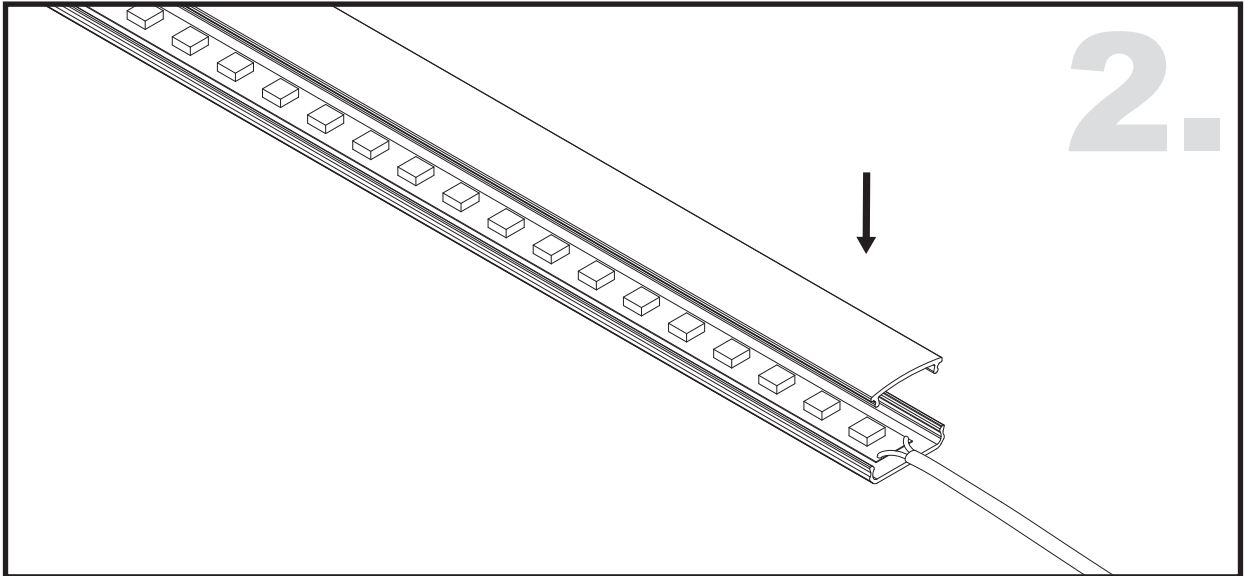

Unit:mm

Aluminium LED Profile LW-B1

	Name	Code	Material	Color	Other
①	Aluminum Profile	B1	Aluminum	Silver / White / Black / RAL color	
②	LED strip	-	-	-	MAX. 14.4 W/m
④	Endcap (with hole)	B1-Cap-H	Aluminum	Silver / Black	-
⑤	Endcap (without hole)	B1-Cap	Aluminum	Silver / Black	-
⑥	Metal Clip	AT11-Clip-M	Stainless Steel	ecru	-

③ Optional Diffuser(PMMA/PC)

Color	Light Transmittance	Code
Opal	33%	AT11-O
Milky	-	-
Frosted	60%	AT11-F
Clear Lens	95%	AT11-C

Surface

METAL CLIP INSTALLING INSTRUCTIONS