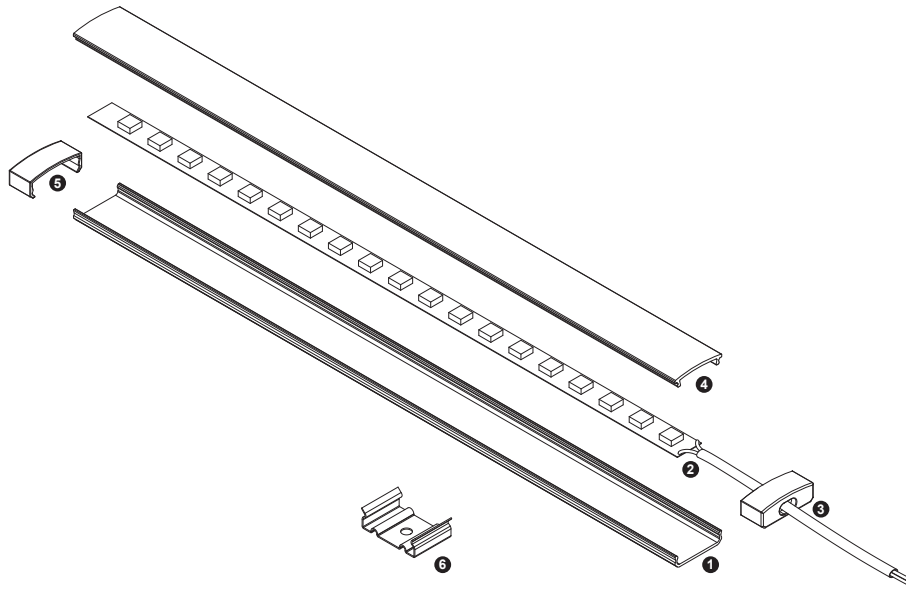

Unit:mm

Aluminium LED Profile LW-B1

	Name	Code	Material	Color	Other
①	Aluminum Profile	B1	Aluminum	Silver / White / Black / RAL color	
②	LED strip	-	-	-	MAX. 14.4 W/m
④	Endcap (with hole)	B1-Cap-H	Aluminum	Silver / Black	-
⑤	Endcap (without hole)	B1-Cap	Aluminum	Silver / Black	-
⑥	Metal Clip	AT11-Clip-M	Stainless Steel	ecru	-

③ Optional Diffuser(PMMA/PC)

Color	Light Transmittance	Code
Opal	33%	AT11-O
Milky	-	-
Frosted	60%	AT11-F
Clear Lens	95%	AT11-C

Surface

METAL CLIP INSTALLING INSTRUCTIONS