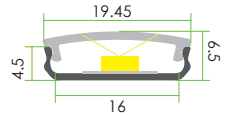

NEW PRODUCT

Accessory

ITEM NO.: **LW-B1**

Aluminum Profile
Code: **B1**

Plastic Endcap
(with/without hole)
Code: **B1-Cap**
Code: **B1-Cap-H**

Metal Clip
Code: **AT11-Clip-M**

< 14.4W/m

Optional Diffuser(PMMA/PC)

					
Dimensions(mm)	Max strip width	Opal	Milky	Frosted	Clear
19.45*4.5	16mm	√	/	√	√
Code		AT11-O	/	AT11-F	AT11-C
Light Transmittance		33%	/	60%	95%

Stocked length availability:2m,2.5m.Customized length below 3m upon your request.