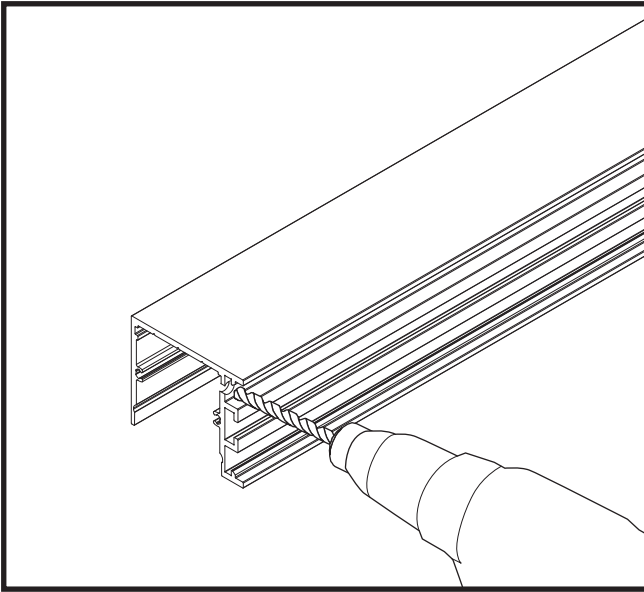

Aluminium LED Profile LW-AW35

Unit:mm

	Name	Code	Material	Color	Others
①	Aluminum Profile	AW35	Aluminum	Silver / White / Black / RAL color	
②	LED strip	-	-	-	MAX. 19.2 W/m
④	Screwless Endcap (with hole)	AW35-Cap-N	Aluminum	Silver / Black	-
⑤	Metal Clip	MC-WN35	Stainless Steel	ecru	-

③ Optional Diffuser(PMMA/PC)

Color	Light Transmittance	Code
Opal	63%	D005-O
Milky	78%	D005-M
Frosted	89%	D005-F
Clear	95%	D005-C

Wall Mounted

METAL CLIP INSTALLING INSTRUCTIONS