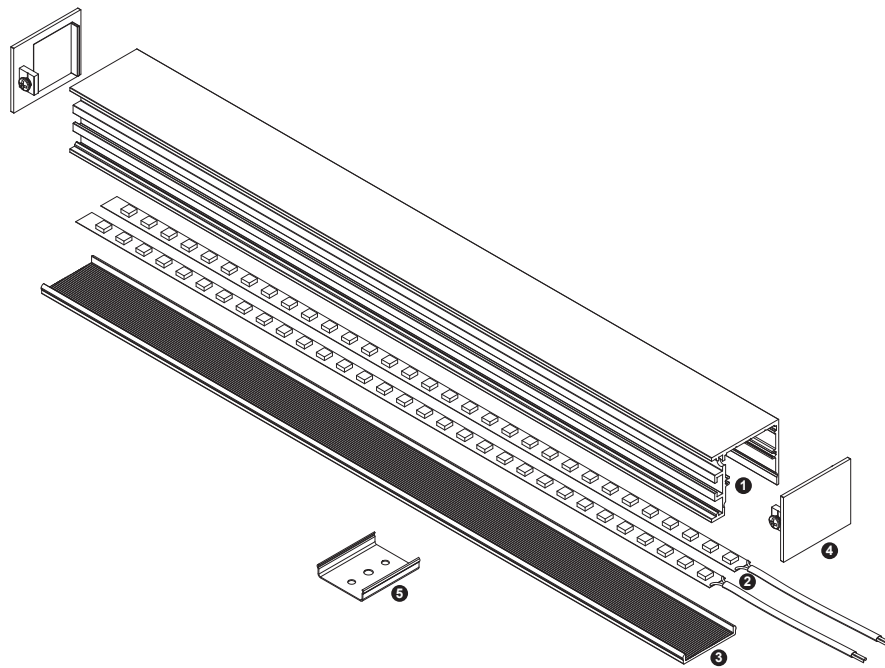

Aluminium LED Profile LW-AW35

Unit:mm

	Name	Code	Material	Color	Others
①	Aluminum Profile	AW35	Aluminum	Silver / White / Black / RAL color	
②	LED strip	-	-	-	MAX. 19.2 W/m
④	Screwless Endcap (with hole)	AW35-Cap-N	Aluminum	Silver / Black	-
⑤	Metal Clip	MC-WN35	Stainless Steel	ecru	-

③ Optional Diffuser(PMMA/PC)

Color	Light Transmittance	Code
Opal	63%	D005-O
Milky	78%	D005-M
Frosted	89%	D005-F
Clear	95%	D005-C

Wall Mounted

METAL CLIP INSTALLING INSTRUCTIONS