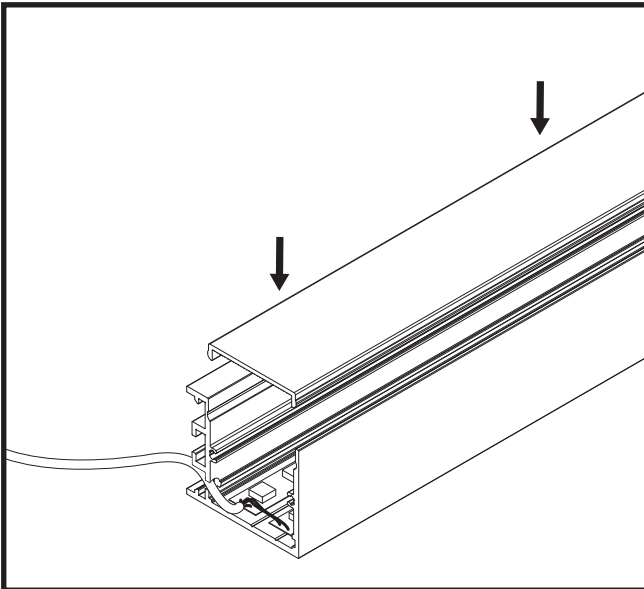

Aluminium LED Profile LW-AW35

Unit:mm

	Name	Code	Material	Color	Others
①	Aluminum Profile	AW35	Aluminum	Silver / White / Black / RAL color	
②	LED strip	-	-	-	MAX. 19.2 W/m
④	Screwless Endcap (with hole)	AW35-Cap-N	Aluminum	Silver / Black	-
⑤	Metal Clip	MC-WN35	Stainless Steel	ecru	-

③ Optional Diffuser(PMMA/PC)

Color	Light Transmittance	Code
Opal	63%	D005-O
Milky	78%	D005-M
Frosted	89%	D005-F
Clear	95%	D005-C

Wall Mounted

METAL CLIP INSTALLING INSTRUCTIONS