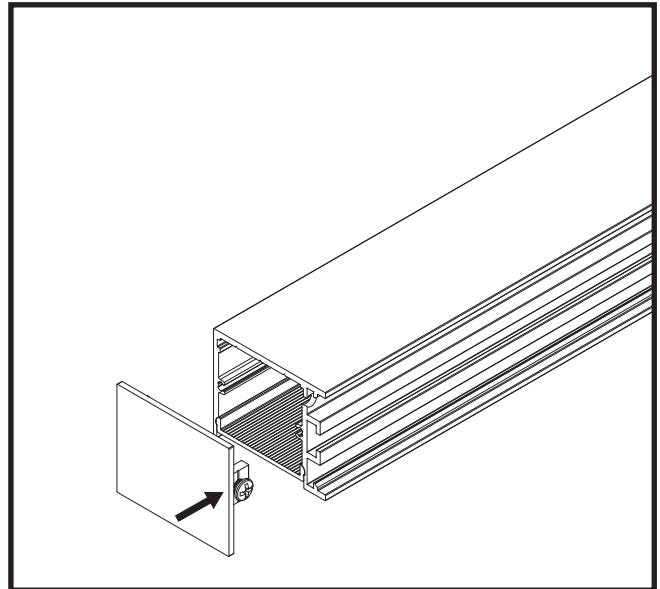

Aluminium LED Profile LW-AW35

Unit:mm

	Name	Code	Material	Color	Others
①	Aluminum Profile	AW35	Aluminum	Silver / White / Black / RAL color	
②	LED strip	-	-	-	MAX. 19.2 W/m
④	Screwless Endcap (with hole)	AW35-Cap-N	Aluminum	Silver / Black	-
⑤	Metal Clip	MC-WN35	Stainless Steel	ecru	-

③ Optional Diffuser(PMMA/PC)

Color	Light Transmittance	Code
Opal	63%	D005-O
Milky	78%	D005-M
Frosted	89%	D005-F
Clear	95%	D005-C

Wall Mounted

METAL CLIP INSTALLING INSTRUCTIONS