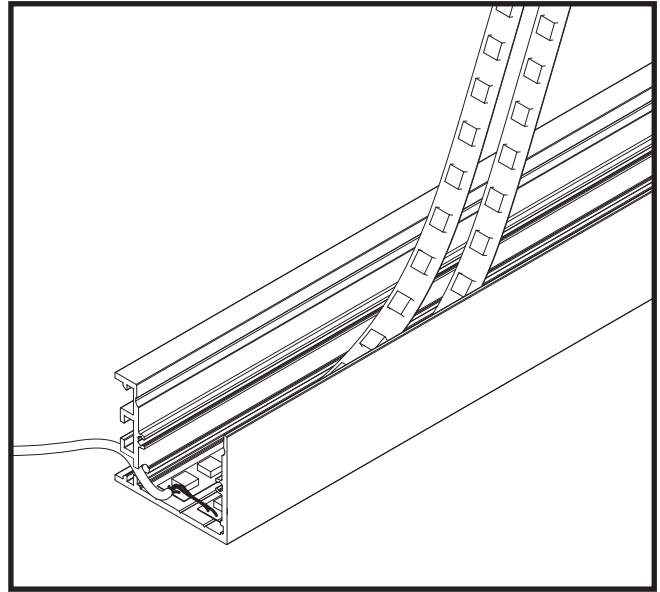

Aluminium LED Profile LW-AW35

Unit:mm

	Name	Code	Material	Color	Others
①	Aluminum Profile	AW35	Aluminum	Silver / White / Black / RAL color	
②	LED strip	-	-	-	MAX. 19.2 W/m
④	Screwless Endcap (with hole)	AW35-Cap-N	Aluminum	Silver / Black	-
⑤	Metal Clip	MC-WN35	Stainless Steel	ecru	-

③ Optional Diffuser(PMMA/PC)

Color	Light Transmittance	Code
Opal	63%	D005-O
Milky	78%	D005-M
Frosted	89%	D005-F
Clear	95%	D005-C

Wall Mounted

METAL CLIP INSTALLING INSTRUCTIONS