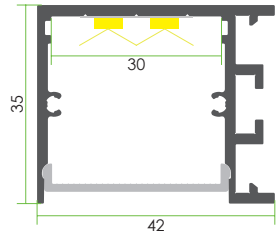

Joiners 120°
Code: **J-120**

Aluminum diffuser
Code: **WN35-AD**

Joiners 180°A
Code: **J-180A**

< 19.2W/m

Optional Diffuser(PMMA)

D005 type					
Dimensions(mm)	Max strip width	Opal	Milky	Frosted	Clear
42*35	30mm	√	√	√	√
Code		D005-O	D005-M	D005-F	D005-C
Light Transmittance		63%	78%	89%	95%

Stocked length availability:2m,2.5m.Customized length below 6m upon your request.

www.ledwide.com