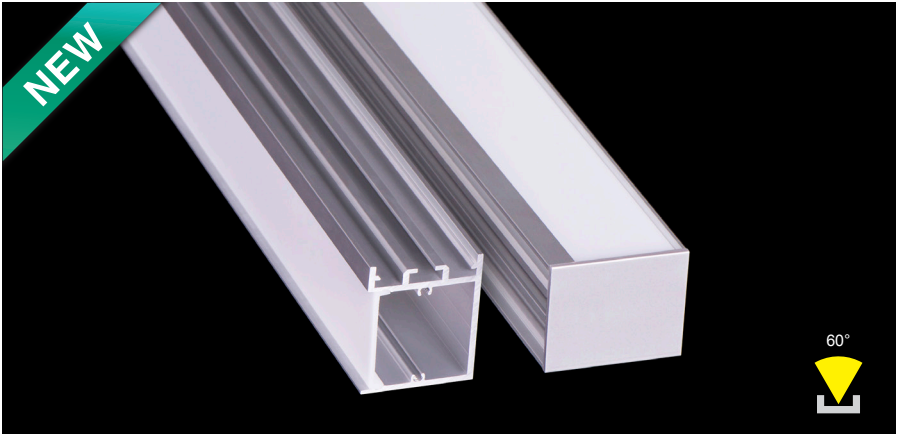

WALL SERIES

Accessory

ITEM NO.: **LW-AW35**

Aluminum Profile
Code: **AW35**

Joiners 90°A
Code: **J-90A**

Aluminum Screwless Endcap (without hole)
Code: **AW35-Cap-N**

Joiners 90°B
Code: **J-90B**

Spring Clip
Code: **MC-WN35**

Joiners 120°
Code: **J-120**

Aluminum diffuser
Code: **WN35-AD**

Joiners 180°A
Code: **J-180A**

< 19.2W/m

Optional Diffuser(PMMA)

D005 type					
Dimensions(mm)	Max strip width	Opal	Milky	Frosted	Clear
42*35	30mm	√	√	√	√
Code		D005-O	D005-M	D005-F	D005-C
Light Transmittance		63%	78%	89%	95%

Stocked length availability:2m,2.5m.Customized length below 6m upon your request.

www.ledwide.com