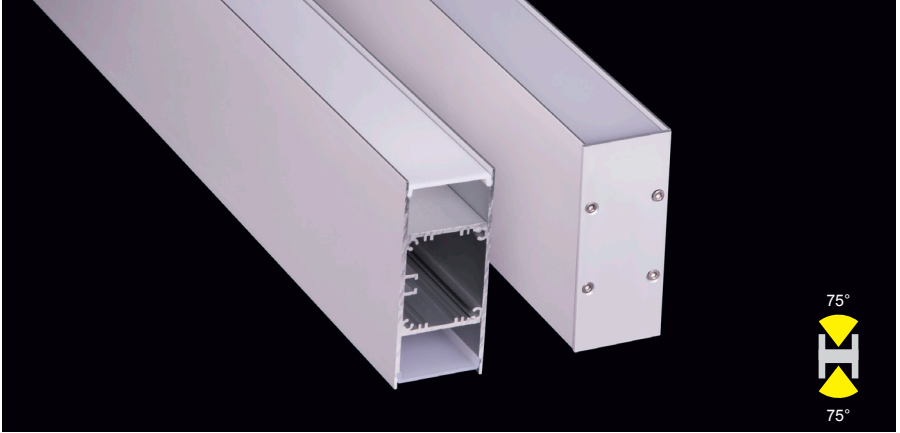

WALL SERIES

Accessory

ITEM NO.: **LW-AW5-1**

Aluminum Profile
Code: **AW5**

Suspension Kits
Code: **Sus.KitsA**

Aluminum Profile 2
Code: **AW4-1**

Aluminum Endcap
(without hole)
Code: **AW5-1-Cap**

< 19.2W/m

Optional Diffuser(PMMA)

D005 type					
Dimensions(mm)	Max strip width	Opal	Milky	Frosted	Clear
35*83	31.4mm	√	√	√	√
Code		D005-O	D005-M	D005-F	D005-C
Light Transmittance		63%	78%	89%	95%

Stocked length availability:2m,2.5m.Customized length below 2.5m upon your request.