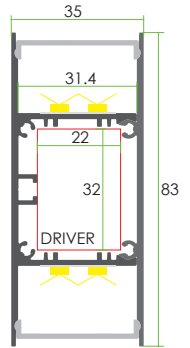

WALL SERIES

Accessory

ITEM NO.: **LW-AW5-1**

Aluminum Profile
Code: **AW5**

Suspension Kits
Code: **Sus.KitsA**

Aluminum Profile 2
Code: **AW4-1**

Aluminum Endcap
(without hole)
Code: **AW5-1-Cap**

< 19.2W/m

Optional Diffuser(PMMA)

D005 type					
Dimensions(mm)	Max strip width	Opal	Milky	Frosted	Clear
35*83	31.4mm	√	√	√	√
Code		D005-O	D005-M	D005-F	D005-C
Light Transmittance		63%	78%	89%	95%

Stocked length availability:2m,2.5m.Customized length below 2.5m upon your request.