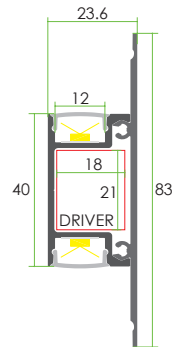

WALL SERIES

Accessory

ITEM NO.: **LW-AW4-1**

Aluminum Profile
Code: **AW4**

Aluminum Profile 2
Code: **AW4-1**

Aluminum Endcap
(without hole)
Code: **AW4-1-Cap**

< 14.4W/m

Optional Diffuser(PMMA/PC)

D001 type					
Dimensions(mm)	Max strip width	Opal	Milky	Frosted	Clear
23.6*83	12mm	√	√	√	√
Code		D001-O	D001-M	D001-F	D001-C
Light Transmittance		52%	64%	81%	95%

Stocked length availability:2m,2.5m.Customized length below 2.5m upon your request.