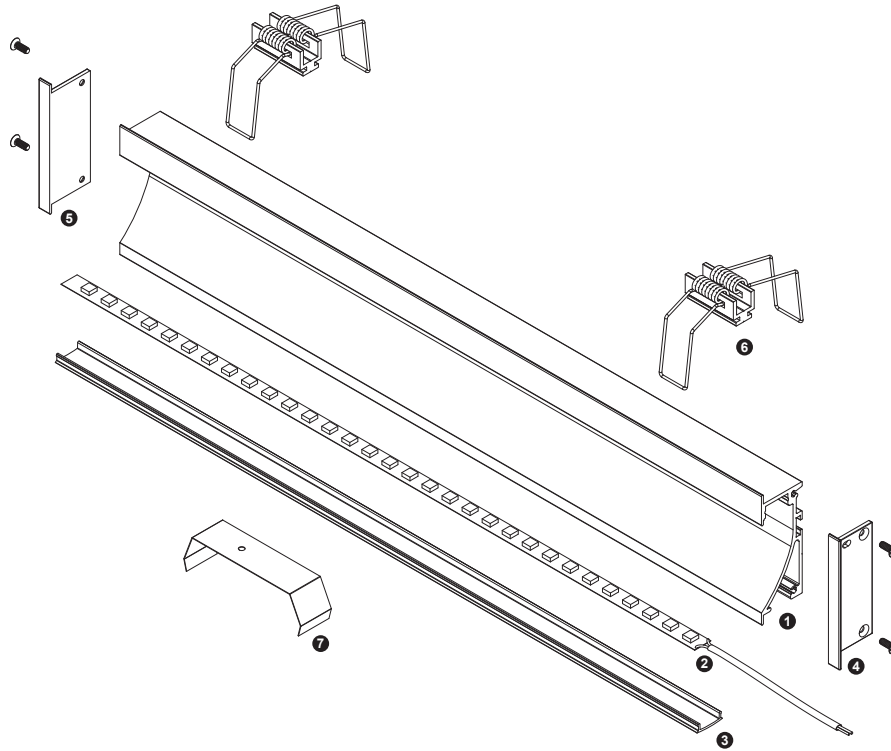

Aluminium LED Profile LW-AW1

Unit:mm

	Name	Code	Material	Color	Others
①	Aluminum Profile	AW1	Aluminum	Silver / White / Black / RAL color	
②	LED strip	-	-	-	MAX. 19.2 W/m
④	Endcap (with hole)	AW1-Cap-H	Aluminum	Silver / Black	-
⑤	Endcap (without hole)	AW1-Cap	Aluminum	Silver / Black	-
⑥	Spring Clip	SC-AW1	Stainless Steel & Alu.	ecru	-
⑦	Metal Clip	AW1-Clip-M	Stainless Steel	ecru	-

③ Optional Diffuser(PMMA/PC)

Color	Light Transmittance	Code
Opal	52%	D001-O
Milky	64%	D001-M
Frosted	81%	D001-F
Clear	95%	D001-C

SPRING CLIP INSTALLING INSTRUCTIONS

1.

2.

METAL CLIP INSTALLING INSTRUCTIONS