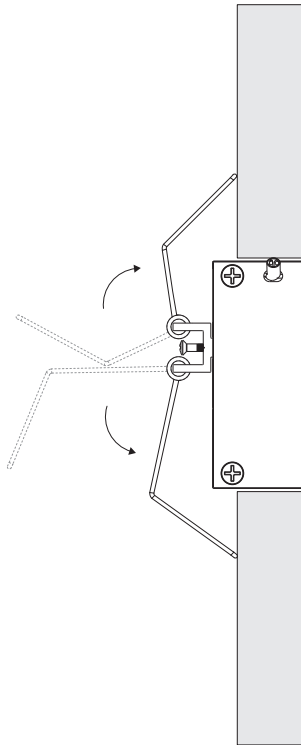

Aluminium LED Profile LW-AW1

Unit:mm

	Name	Code	Material	Color	Others
①	Aluminum Profile	AW1	Aluminum	Silver / White / Black / RAL color	
②	LED strip	-	-	-	MAX. 19.2 W/m
④	Endcap (with hole)	AW1-Cap-H	Aluminum	Silver / Black	-
⑤	Endcap (without hole)	AW1-Cap	Aluminum	Silver / Black	-
⑥	Spring Clip	SC-AW1	Stainless Steel & Alu.	ecru	-
⑦	Metal Clip	AW1-Clip-M	Stainless Steel	ecru	-

③ Optional Diffuser(PMMA/PC)

Color	Light Transmittance	Code
Opal	52%	D001-O
Milky	64%	D001-M
Frosted	81%	D001-F
Clear	95%	D001-C

SPRING CLIP INSTALLING INSTRUCTIONS

1.

2.

METAL CLIP INSTALLING INSTRUCTIONS