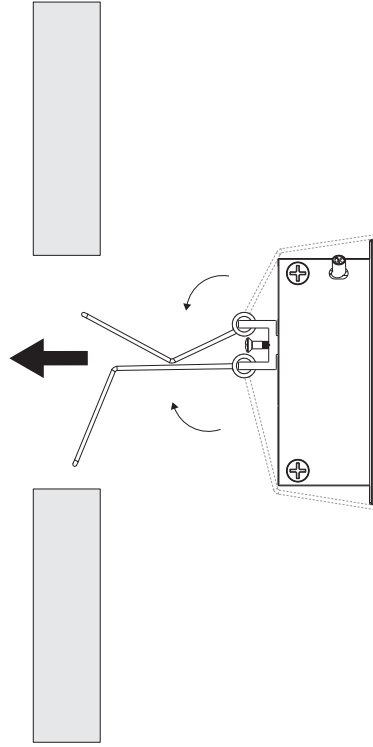

Aluminium LED Profile LW-AW1

Unit:mm

	Name	Code	Material	Color	Others
①	Aluminum Profile	AW1	Aluminum	Silver / White / Black / RAL color	
②	LED strip	-	-	-	MAX. 19.2 W/m
④	Endcap (with hole)	AW1-Cap-H	Aluminum	Silver / Black	-
⑤	Endcap (without hole)	AW1-Cap	Aluminum	Silver / Black	-
⑥	Spring Clip	SC-AW1	Stainless Steel & Alu.	ecru	-
⑦	Metal Clip	AW1-Clip-M	Stainless Steel	ecru	-

③ Optional Diffuser(PMMA/PC)

Color	Light Transmittance	Code
Opal	52%	D001-O
Milky	64%	D001-M
Frosted	81%	D001-F
Clear	95%	D001-C

SPRING CLIP INSTALLING INSTRUCTIONS

1.

2.

METAL CLIP INSTALLING INSTRUCTIONS