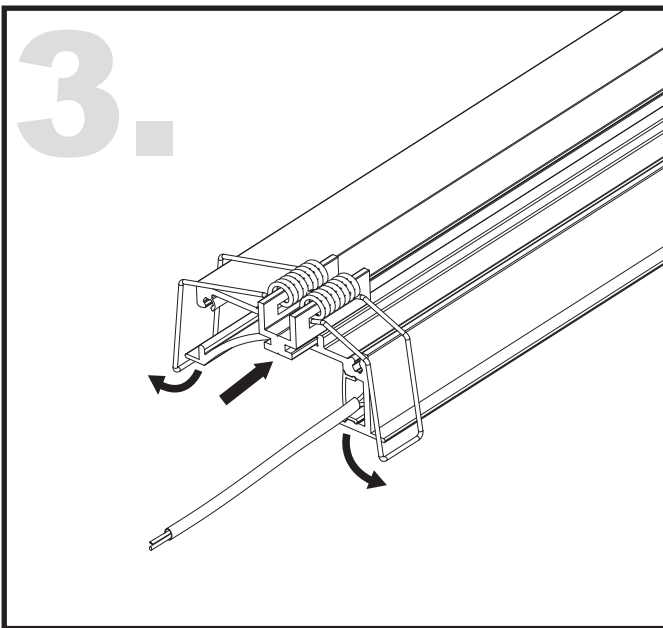

Aluminium LED Profile LW-AW1

Unit:mm

	Name	Code	Material	Color	Others
①	Aluminum Profile	AW1	Aluminum	Silver / White / Black / RAL color	
②	LED strip	-	-	-	MAX. 19.2 W/m
④	Endcap (with hole)	AW1-Cap-H	Aluminum	Silver / Black	-
⑤	Endcap (without hole)	AW1-Cap	Aluminum	Silver / Black	-
⑥	Spring Clip	SC-AW1	Stainless Steel & Alu.	ecru	-
⑦	Metal Clip	AW1-Clip-M	Stainless Steel	ecru	-

③ Optional Diffuser(PMMA/PC)

Color	Light Transmittance	Code
Opal	52%	D001-O
Milky	64%	D001-M
Frosted	81%	D001-F
Clear	95%	D001-C

SPRING CLIP INSTALLING INSTRUCTIONS

1.

2.

METAL CLIP INSTALLING INSTRUCTIONS