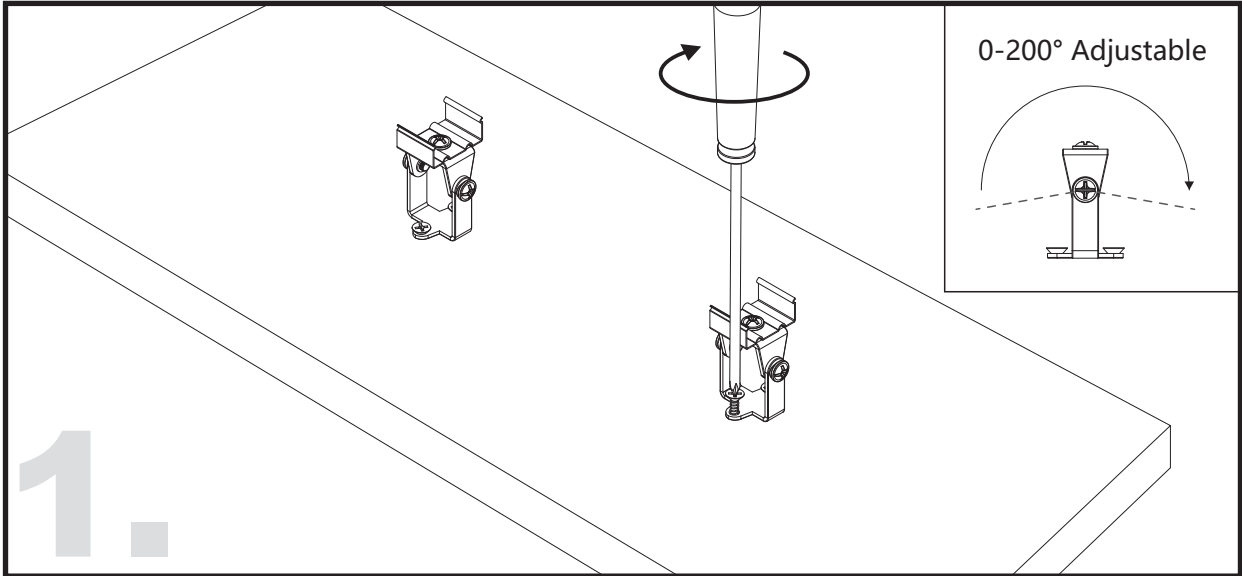

Unit:mm

Aluminium LED Profile LW-AT11

Adjustable

Surface

Suspended

	Name	Code	Material	Color	Other
①	Aluminum Profile	AT4	Aluminum	Silver / White / Black / RAL color	
②	LED strip	-	-	-	MAX. 19.2 W/m
④	Endcap (with hole)	AT11-Cap-H	Aluminum	Silver / Black	-
⑤	Endcap (without hole)	AT11-Cap	Aluminum	Silver / Black	-
⑥	Suspension Kits	Sus.KitsA	Stainless Steel	ecru	-
⑦	Adjustable Clip	AT11-Clip-A	Stainless Steel	ecru	-
⑧	Metal Clip	AT11-Clip-M	Stainless Steel	ecru	-

③ Optional Diffuser(PMMA/PC)

Color	Light Transmittance	Code
Opal	33%	AT11-O
Milky	-	-
Frosted	60%	AT11-F
Clear Lens	95%	AT11-C

METAL CLIP INSTALLING INSTRUCTIONS

ADJUSTABLE CLIP INSTALLING INSTRUCTIONS

SUSPENDED INSTALLING INSTRUCTIONS