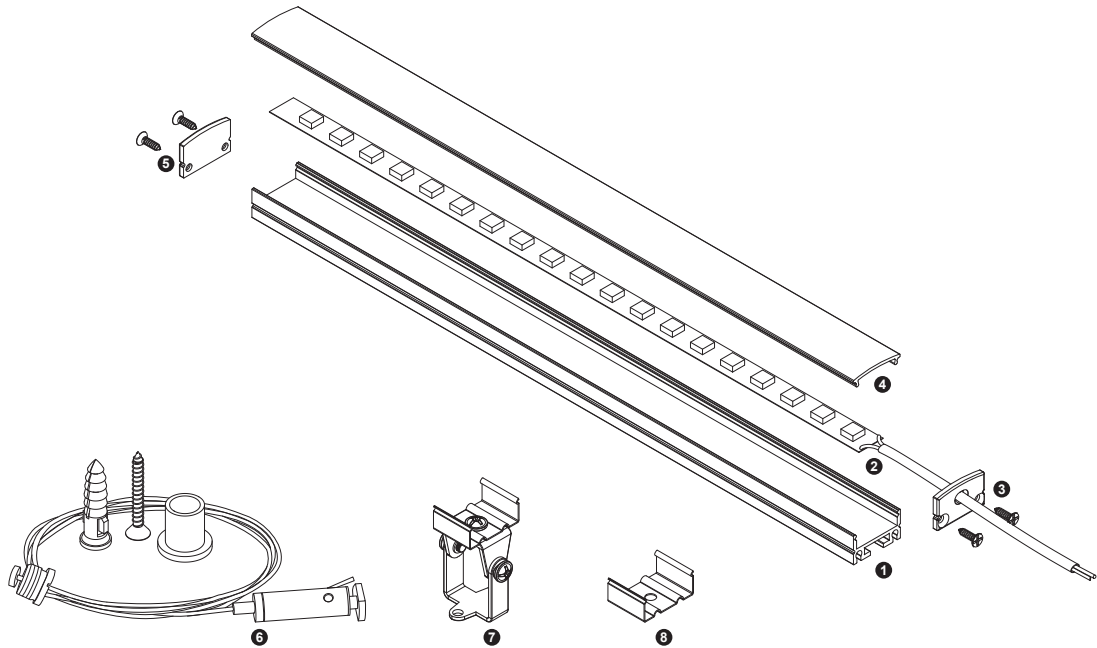

Unit:mm

Aluminium LED Profile LW-AT11

Adjustable

Surface

Suspended

	Name	Code	Material	Color	Other
①	Aluminum Profile	AT4	Aluminum	Silver / White / Black / RAL color	
②	LED strip	-	-	-	MAX. 19.2 W/m
④	Endcap (with hole)	AT11-Cap-H	Aluminum	Silver / Black	-
⑤	Endcap (without hole)	AT11-Cap	Aluminum	Silver / Black	-
⑥	Suspension Kits	Sus.KitsA	Stainless Steel	ecru	-
⑦	Adjustable Clip	AT11-Clip-A	Stainless Steel	ecru	-
⑧	Metal Clip	AT11-Clip-M	Stainless Steel	ecru	-

③ Optional Diffuser(PMMA/PC)

Color	Light Transmittance	Code
Opal	33%	AT11-O
Milky	-	-
Frosted	60%	AT11-F
Clear Lens	95%	AT11-C

METAL CLIP INSTALLING INSTRUCTIONS

ADJUSTABLE CLIP INSTALLING INSTRUCTIONS

SUSPENDED INSTALLING INSTRUCTIONS