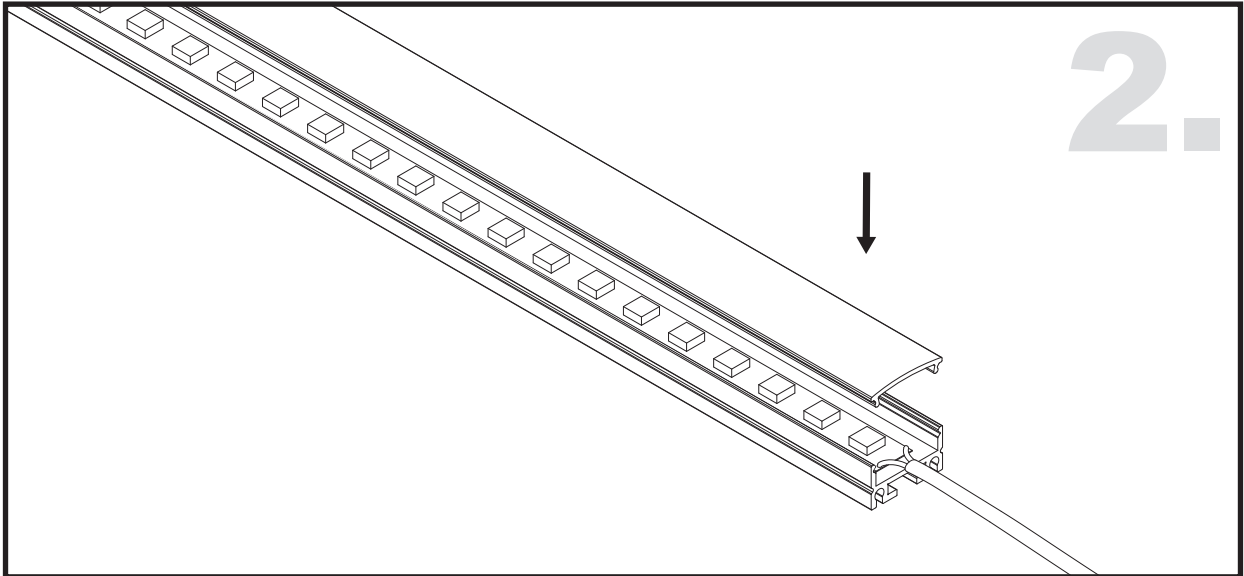

Unit:mm

Aluminium LED Profile LW-AT11

Adjustable

Surface

Suspended

	Name	Code	Material	Color	Other
①	Aluminum Profile	AT4	Aluminum	Silver / White / Black / RAL color	
②	LED strip	-	-	-	MAX. 19.2 W/m
④	Endcap (with hole)	AT11-Cap-H	Aluminum	Silver / Black	-
⑤	Endcap (without hole)	AT11-Cap	Aluminum	Silver / Black	-
⑥	Suspension Kits	Sus.KitsA	Stainless Steel	ecru	-
⑦	Adjustable Clip	AT11-Clip-A	Stainless Steel	ecru	-
⑧	Metal Clip	AT11-Clip-M	Stainless Steel	ecru	-

③ Optional Diffuser(PMMA/PC)

Color	Light Transmittance	Code
Opal	33%	AT11-O
Milky	-	-
Frosted	60%	AT11-F
Clear Lens	95%	AT11-C

METAL CLIP INSTALLING INSTRUCTIONS

ADJUSTABLE CLIP INSTALLING INSTRUCTIONS

SUSPENDED INSTALLING INSTRUCTIONS