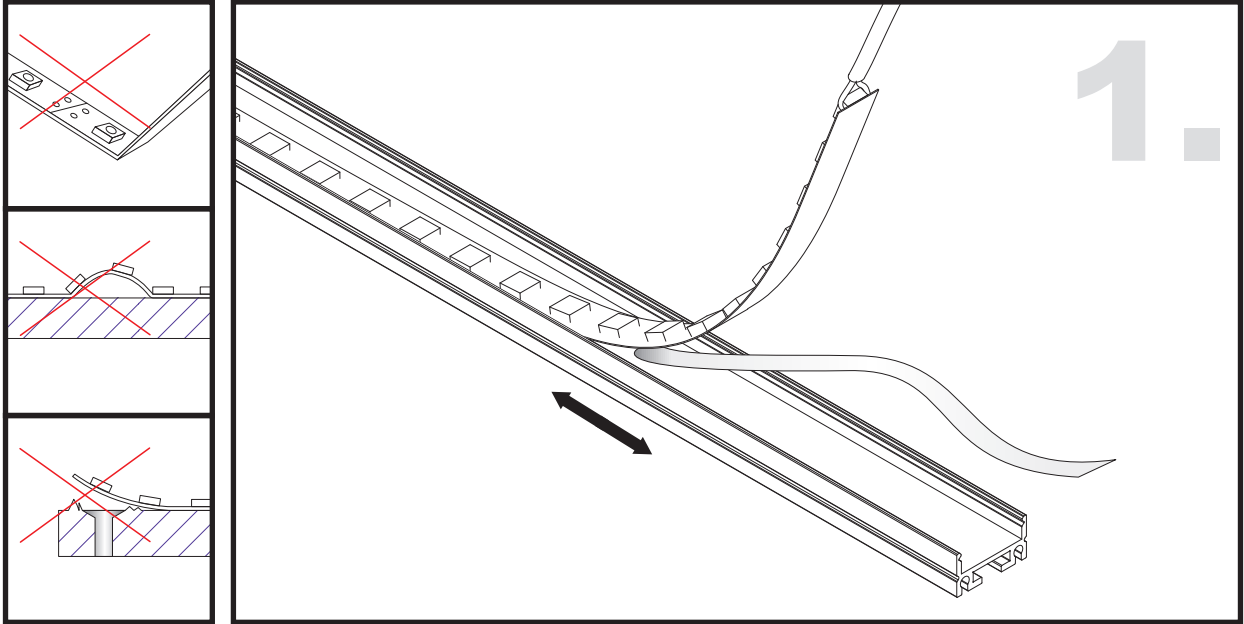

Unit:mm

Aluminium LED Profile LW-AT11

Adjustable

Surface

Suspended

	Name	Code	Material	Color	Other
①	Aluminum Profile	AT4	Aluminum	Silver / White / Black / RAL color	
②	LED strip	-	-	-	MAX. 19.2 W/m
④	Endcap (with hole)	AT11-Cap-H	Aluminum	Silver / Black	-
⑤	Endcap (without hole)	AT11-Cap	Aluminum	Silver / Black	-
⑥	Suspension Kits	Sus.KitsA	Stainless Steel	ecru	-
⑦	Adjustable Clip	AT11-Clip-A	Stainless Steel	ecru	-
⑧	Metal Clip	AT11-Clip-M	Stainless Steel	ecru	-

③ Optional Diffuser(PMMA/PC)

Color	Light Transmittance	Code
Opal	33%	AT11-O
Milky	-	-
Frosted	60%	AT11-F
Clear Lens	95%	AT11-C

METAL CLIP INSTALLING INSTRUCTIONS

ADJUSTABLE CLIP INSTALLING INSTRUCTIONS

SUSPENDED INSTALLING INSTRUCTIONS