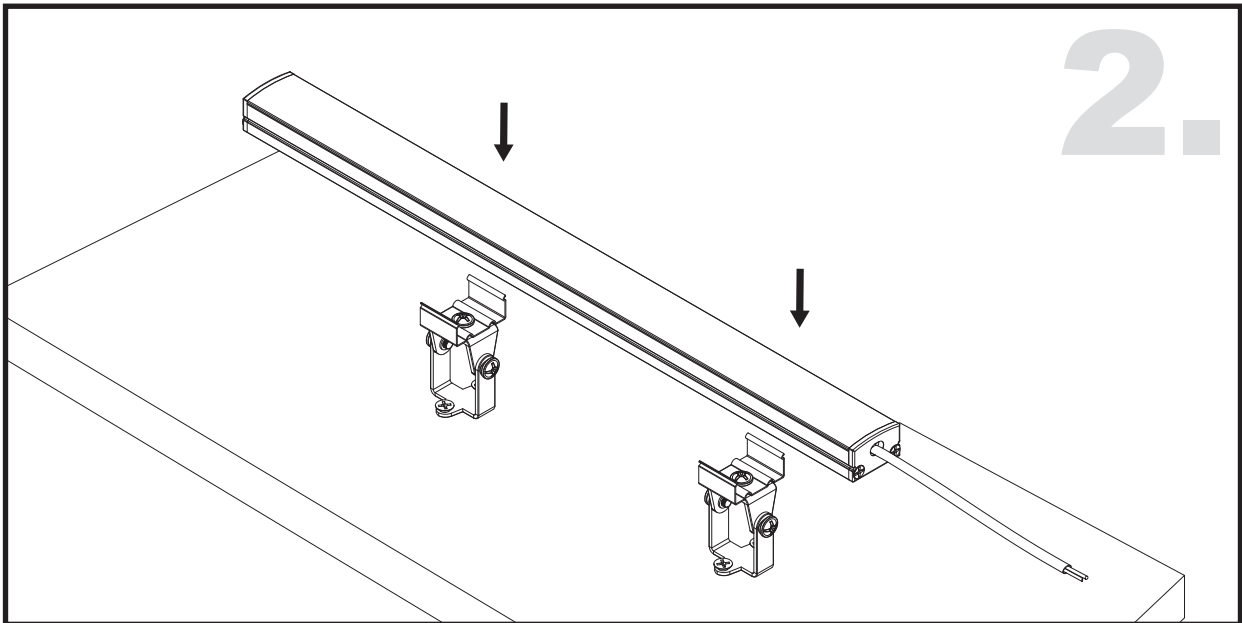

ADJUSTABLE CLIP INSTALLING INSTRUCTIONS