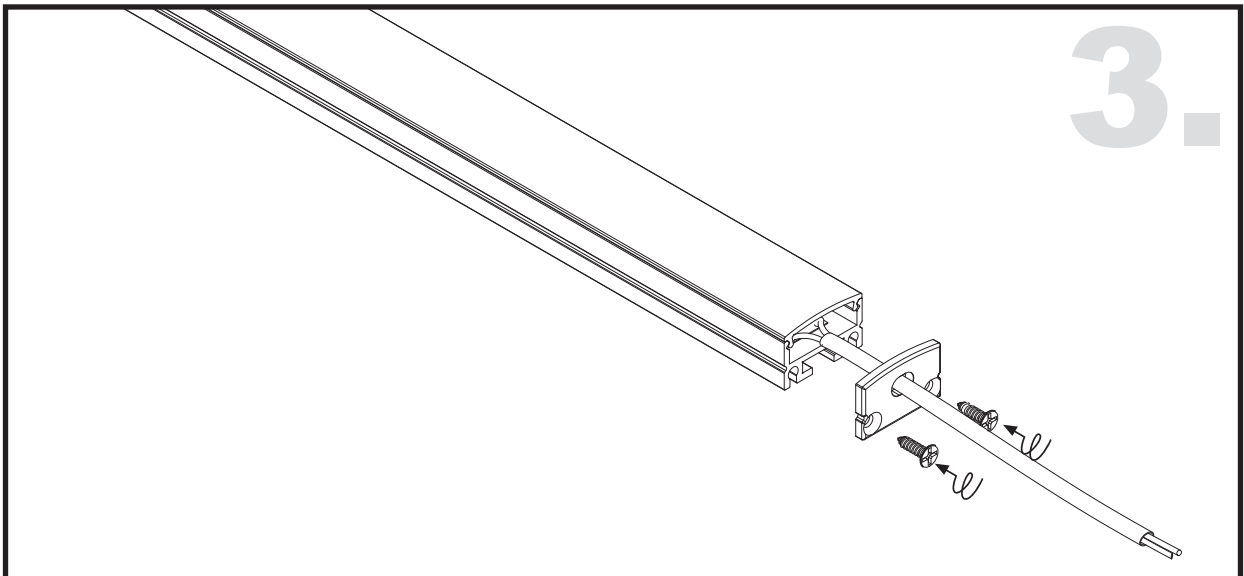

Unit:mm

Aluminium LED Profile LW-AT11

Adjustable

Surface

Suspended

	Name	Code	Material	Color	Other
①	Aluminum Profile	AT4	Aluminum	Silver / White / Black / RAL color	
②	LED strip	-	-	-	MAX. 19.2 W/m
④	Endcap (with hole)	AT11-Cap-H	Aluminum	Silver / Black	-
⑤	Endcap (without hole)	AT11-Cap	Aluminum	Silver / Black	-
⑥	Suspension Kits	Sus.KitsA	Stainless Steel	ecru	-
⑦	Adjustable Clip	AT11-Clip-A	Stainless Steel	ecru	-
⑧	Metal Clip	AT11-Clip-M	Stainless Steel	ecru	-

③ Optional Diffuser(PMMA/PC)

Color	Light Transmittance	Code
Opal	33%	AT11-O
Milky	-	-
Frosted	60%	AT11-F
Clear Lens	95%	AT11-C

METAL CLIP INSTALLING INSTRUCTIONS

ADJUSTABLE CLIP INSTALLING INSTRUCTIONS

SUSPENDED INSTALLING INSTRUCTIONS