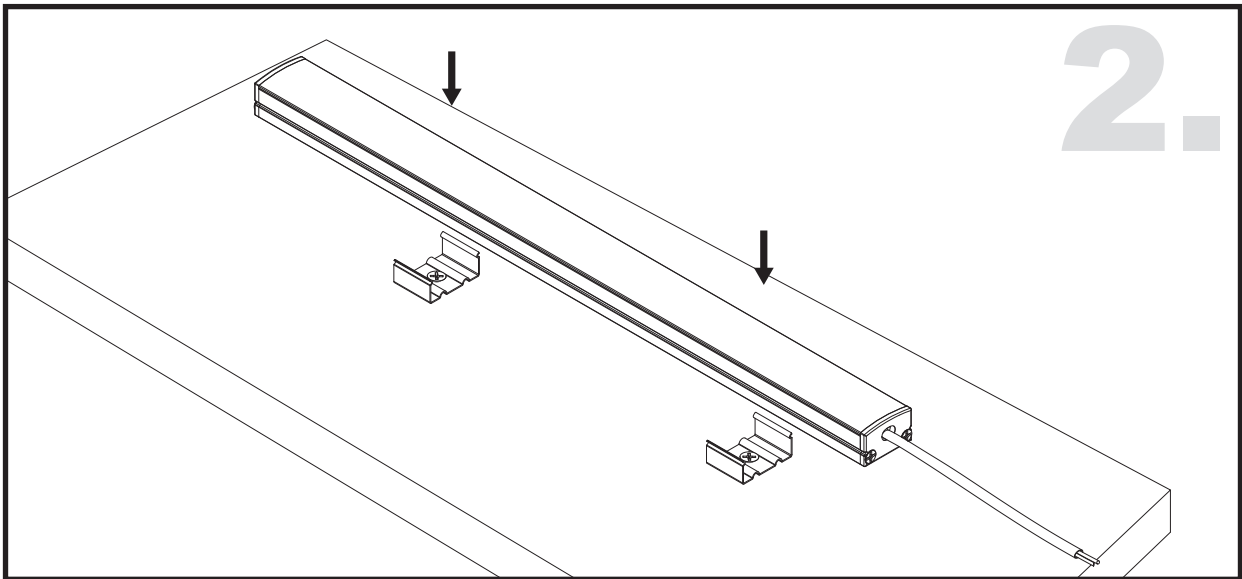

METAL CLIP INSTALLING INSTRUCTIONS