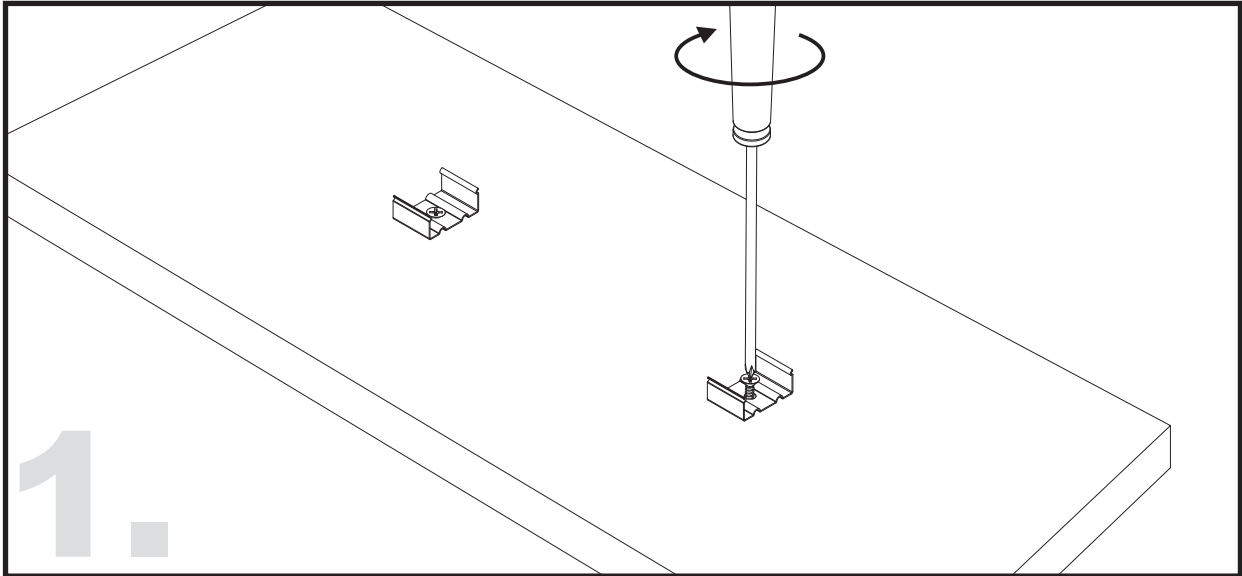

Unit:mm

Aluminium LED Profile LW-AT11

Adjustable

Surface

Suspended

	Name	Code	Material	Color	Other
①	Aluminum Profile	AT4	Aluminum	Silver / White / Black / RAL color	
②	LED strip	-	-	-	MAX. 19.2 W/m
④	Endcap (with hole)	AT11-Cap-H	Aluminum	Silver / Black	-
⑤	Endcap (without hole)	AT11-Cap	Aluminum	Silver / Black	-
⑥	Suspension Kits	Sus.KitsA	Stainless Steel	ecru	-
⑦	Adjustable Clip	AT11-Clip-A	Stainless Steel	ecru	-
⑧	Metal Clip	AT11-Clip-M	Stainless Steel	ecru	-

③ Optional Diffuser(PMMA/PC)

Color	Light Transmittance	Code
Opal	33%	AT11-O
Milky	-	-
Frosted	60%	AT11-F
Clear Lens	95%	AT11-C

METAL CLIP INSTALLING INSTRUCTIONS

ADJUSTABLE CLIP INSTALLING INSTRUCTIONS

SUSPENDED INSTALLING INSTRUCTIONS