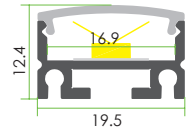

CEILING SERIES

Accessory

ITEM NO.: **LW-AT11**

Aluminum Profile
Code: AT4

Adjustable Clip
(0-220°rotation)
Code: AT11-Clip-A

Aluminum Endcap
(with/without hole)
Code: AT11-Cap
Code: AT11-Cap-H

Suspension Kits
Code: Sus.KitsA

Metal Clip
Code: AT11-Clip-M

< 19.2W/m

Optional Diffuser(PMMA)

					
Dimensions(mm)	Max strip width	Opal	Milky	Frosted	Clear
19.5*12.4	16.9mm	√	/	√	√
Code		AT11-O	/	AT11-F	AT11-C
Light Transmittance		33%	/	60%	95%

Stocked length availability:2m,2.5m.Customized length below 6m upon your request.