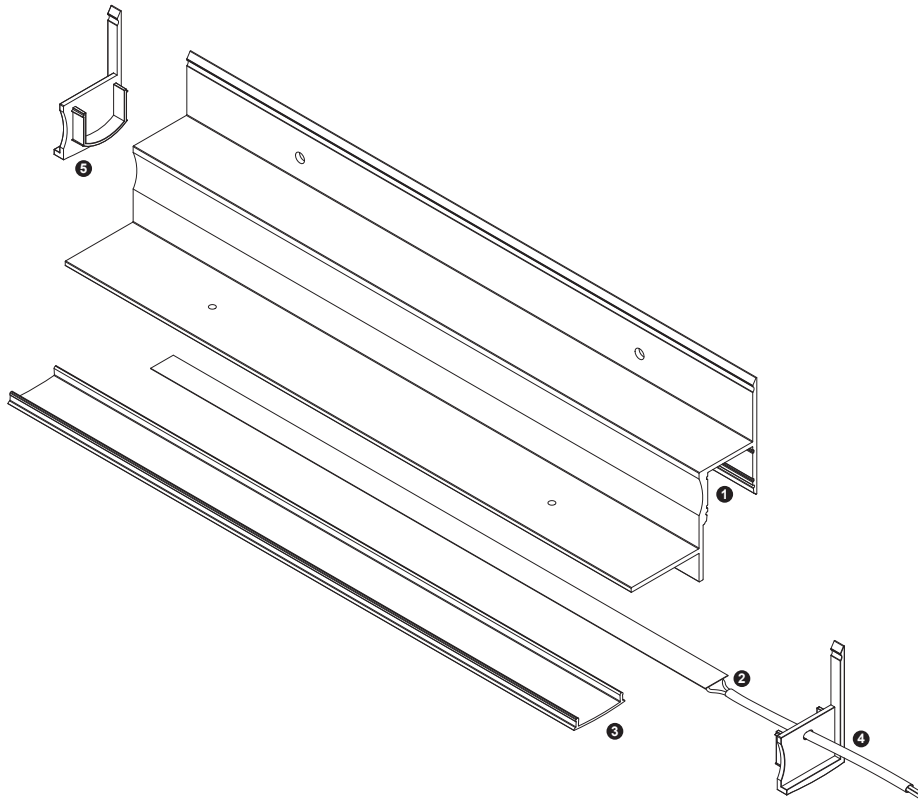

Aluminium LED Profile LW-AT7N

Recessed

Unit:mm

	Name	Code	Material	Color	Other
①	Aluminum Profile	AT7N	Aluminum	Silver / White / Black / RAL color	
②	LED strip	-	-	-	MAX. 19.2 W/m
④	Endcap (with hole)	AT7N-Cap-H	Plastic	Grey / White / Black	-
⑤	Endcap (without hole)	AT7N-Cap	Plastic	Grey / White / Black	-

③ Optional Diffuser(PMMA/PC)

Color	Light Transmittance	Code
Opal	70%	D003-O
Milky	78%	D003-M
Frosted	91%	D003-F
Clear	95%	D003-C

RECESSED INSTALLING INSTRUCTIONS