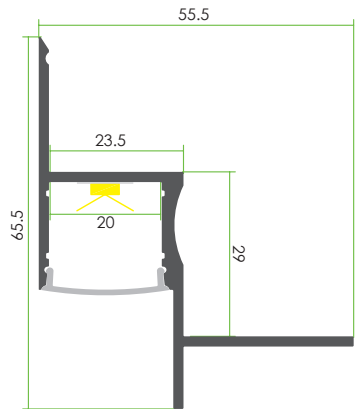

### Accessory

Aluminum Profile  
Code: AT7N

Plastic Endcap  
(with/without hole)  
Code: AT7N-Cap-L  
Code: AT7N-Cap-R

ITEM NO.: **LW-AT7N**

< 19.2W/m

### Optional Diffuser(PMMA/PC)

D003 type					
Dimensions(mm)	Max strip width	Opal	Milky	Frosted	Clear
55.5*65.5	20mm	√	√	√	√
Code		D003-O	D003-M	D003-F	D003-C
Light Transmittance		70%	78%	91%	95%

Stocked length availability:2m,2.5m.Customized length below 6m upon your request.