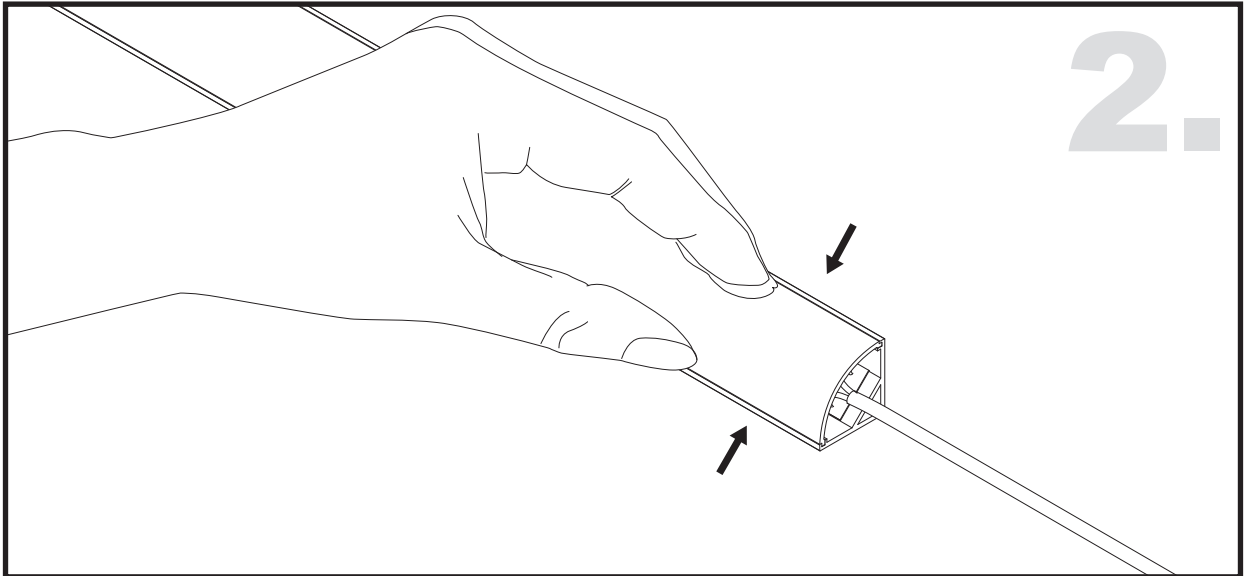

# Aluminium LED Profile LW-AC2

Adjustable

Corner

Unit:mm

	Name	Code	Material	Color	Others
①	Aluminum Profile	AC1	Aluminum	Silver / White / Black / RAL color	
②	LED strip	-	-	-	MAX. 14.4 W/m
④	Endcap (with hole)	AC2-Cap-H	Plastic	Grey / White / Black	-
⑤	Endcap (without hole)	AC2-Cap	Plastic	Grey / White / Black	-
⑥	Adjustable Clip	AC1-Clip-A	Stainless Steel	ecru	-
⑦	Metal Clip	AC1-Clip-M	Stainless Steel	ecru	-
⑧	Plastic Clip	AC1-Clip-P	Plastic	Clear	-

## ADJUSTABLE CLIP INSTALLING INSTRUCTIONS