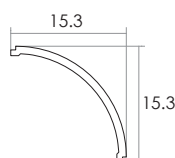

③ Optional Diffuser(PMMA)

Color	Light Transmittance	Code
Opal	55%	AC2-O
Milky	61%	AC2-M
Frosted	70%	AC2-F
Clear	95%	AC2-C