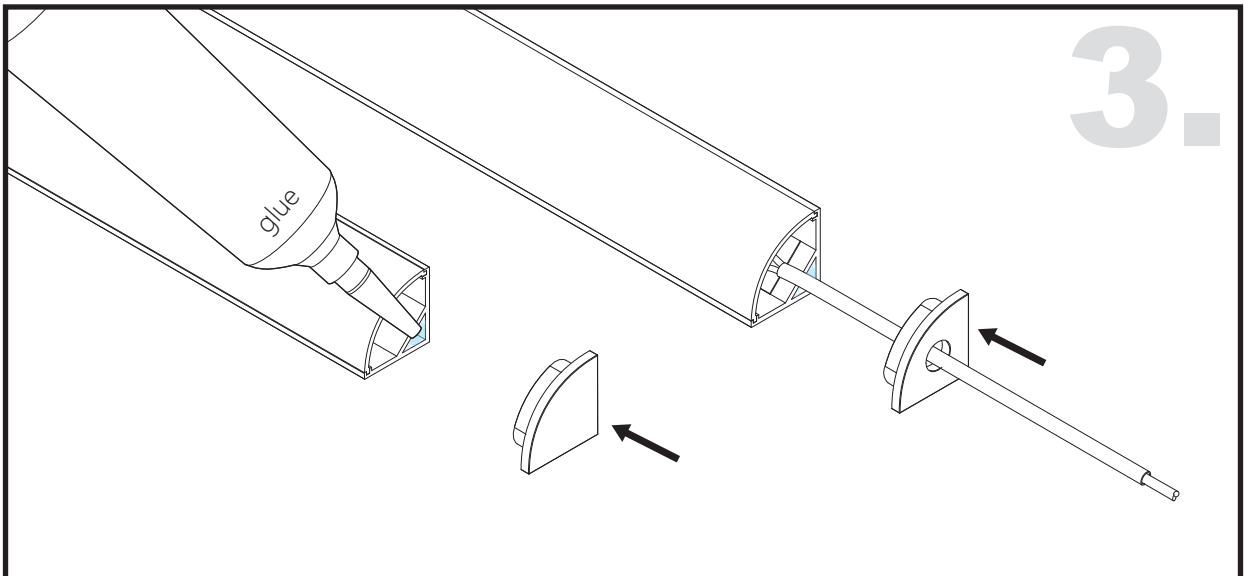

# Aluminium LED Profile LW-AC2

Adjustable

Corner

Unit:mm

	Name	Code	Material	Color	Others
①	Aluminum Profile	AC1	Aluminum	Silver / White / Black / RAL color	
②	LED strip	-	-	-	MAX. 14.4 W/m
④	Endcap (with hole)	AC2-Cap-H	Plastic	Grey / White / Black	-
⑤	Endcap (without hole)	AC2-Cap	Plastic	Grey / White / Black	-
⑥	Adjustable Clip	AC1-Clip-A	Stainless Steel	ecru	-
⑦	Metal Clip	AC1-Clip-M	Stainless Steel	ecru	-
⑧	Plastic Clip	AC1-Clip-P	Plastic	Clear	-

## ADJUSTABLE CLIP INSTALLING INSTRUCTIONS