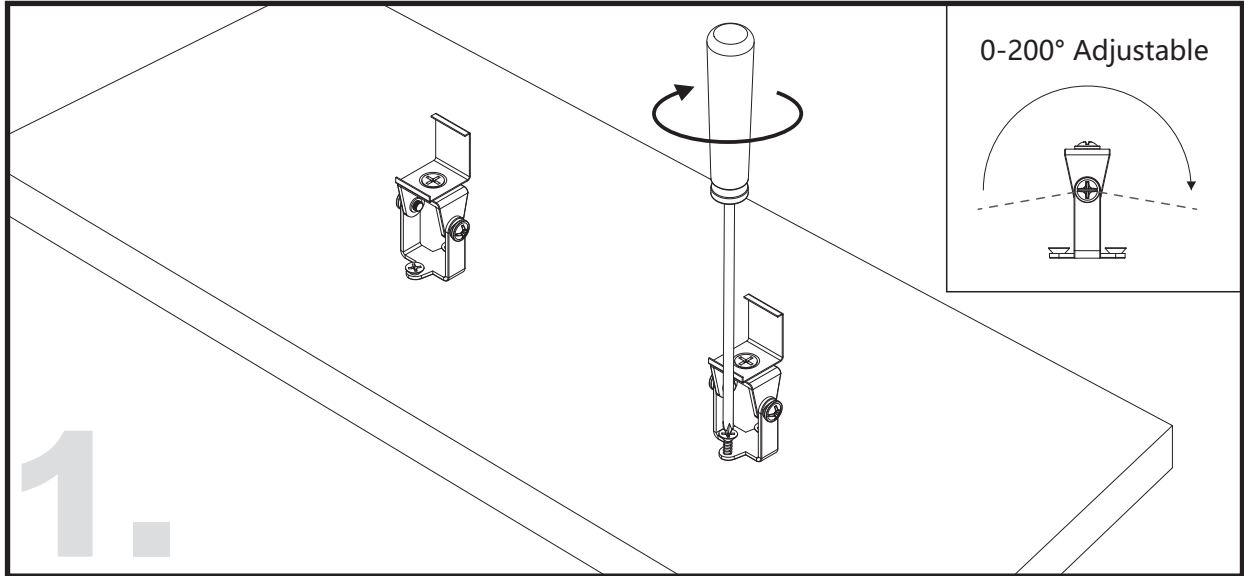

# Aluminium LED Profile LW-AC2

Adjustable

Corner

Unit:mm

	Name	Code	Material	Color	Others
①	Aluminum Profile	AC1	Aluminum	Silver / White / Black / RAL color	
②	LED strip	-	-	-	MAX. 14.4 W/m
④	Endcap (with hole)	AC2-Cap-H	Plastic	Grey / White / Black	-
⑤	Endcap (without hole)	AC2-Cap	Plastic	Grey / White / Black	-
⑥	Adjustable Clip	AC1-Clip-A	Stainless Steel	ecru	-
⑦	Metal Clip	AC1-Clip-M	Stainless Steel	ecru	-
⑧	Plastic Clip	AC1-Clip-P	Plastic	Clear	-

## ADJUSTABLE CLIP INSTALLING INSTRUCTIONS