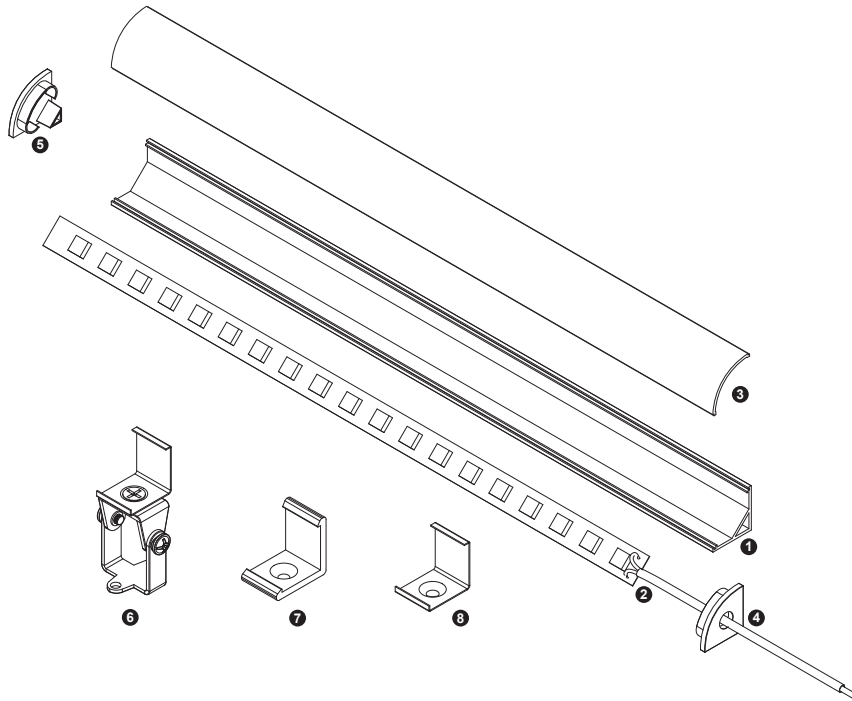

# Aluminium LED Profile LW-AC2

Adjustable

Corner

Unit:mm

	Name	Code	Material	Color	Others
①	Aluminum Profile	AC1	Aluminum	Silver / White / Black / RAL color	
②	LED strip	-	-	-	MAX. 14.4 W/m
④	Endcap (with hole)	AC2-Cap-H	Plastic	Grey / White / Black	-
⑤	Endcap (without hole)	AC2-Cap	Plastic	Grey / White / Black	-
⑥	Adjustable Clip	AC1-Clip-A	Stainless Steel	ecru	-
⑦	Metal Clip	AC1-Clip-M	Stainless Steel	ecru	-
⑧	Plastic Clip	AC1-Clip-P	Plastic	Clear	-

## ADJUSTABLE CLIP INSTALLING INSTRUCTIONS

## CORNER INSTALLING INSTRUCTIONS