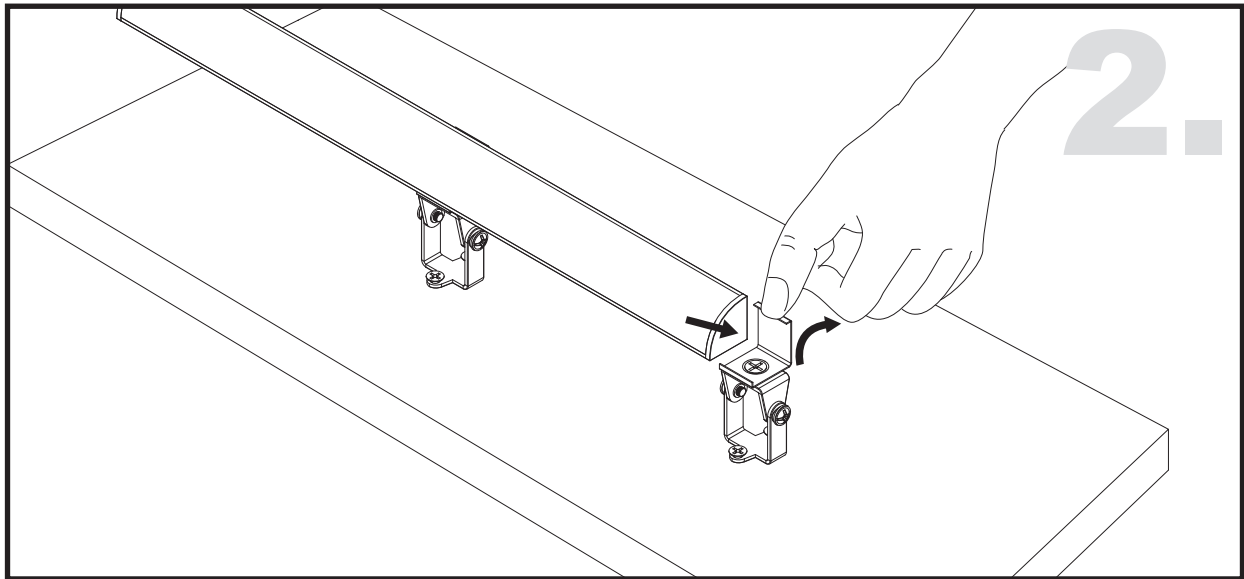

# Aluminium LED Profile LW-AC2

Adjustable

Corner

Unit:mm

	Name	Code	Material	Color	Others
①	Aluminum Profile	AC1	Aluminum	Silver / White / Black / RAL color	
②	LED strip	-	-	-	MAX. 14.4 W/m
④	Endcap (with hole)	AC2-Cap-H	Plastic	Grey / White / Black	-
⑤	Endcap (without hole)	AC2-Cap	Plastic	Grey / White / Black	-
⑥	Adjustable Clip	AC1-Clip-A	Stainless Steel	ecru	-
⑦	Metal Clip	AC1-Clip-M	Stainless Steel	ecru	-
⑧	Plastic Clip	AC1-Clip-P	Plastic	Clear	-

## ADJUSTABLE CLIP INSTALLING INSTRUCTIONS