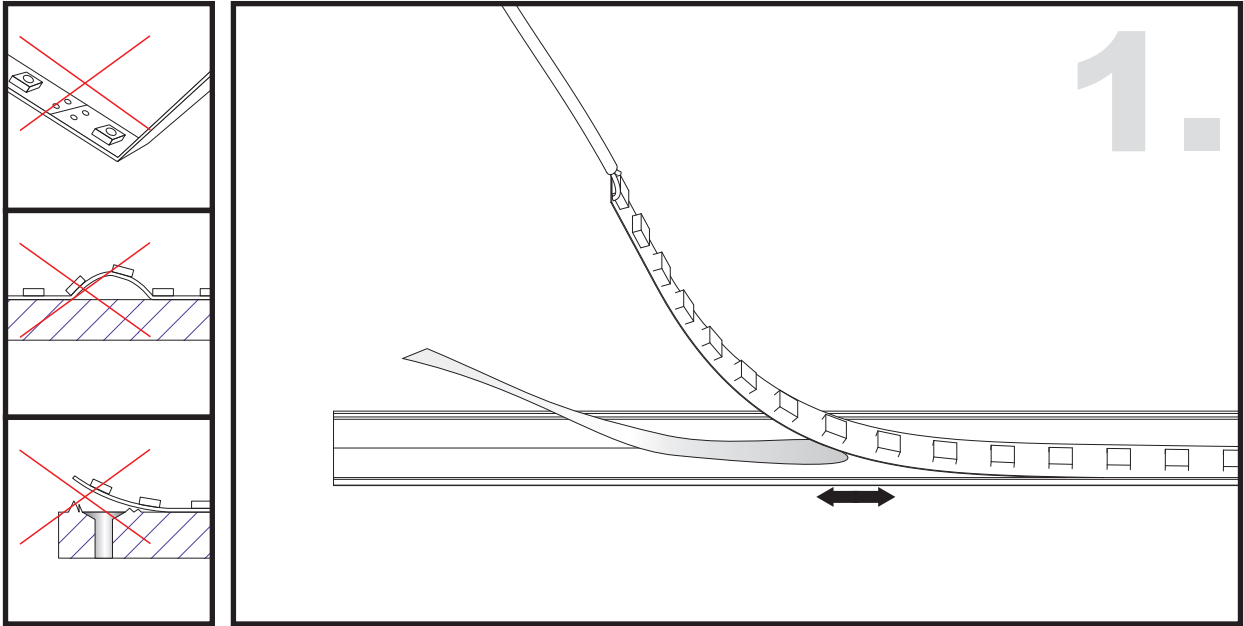

# Aluminium LED Profile LW-AC2

Adjustable

Corner

Unit:mm

	Name	Code	Material	Color	Others
①	Aluminum Profile	AC1	Aluminum	Silver / White / Black / RAL color	
②	LED strip	-	-	-	MAX. 14.4 W/m
④	Endcap (with hole)	AC2-Cap-H	Plastic	Grey / White / Black	-
⑤	Endcap (without hole)	AC2-Cap	Plastic	Grey / White / Black	-
⑥	Adjustable Clip	AC1-Clip-A	Stainless Steel	ecru	-
⑦	Metal Clip	AC1-Clip-M	Stainless Steel	ecru	-
⑧	Plastic Clip	AC1-Clip-P	Plastic	Clear	-

## ADJUSTABLE CLIP INSTALLING INSTRUCTIONS

## CORNER INSTALLING INSTRUCTIONS