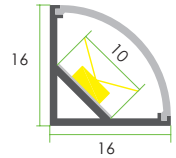

CORNER SERIES

Accessory

ITEM NO.: **LW-AC2**

Aluminum Profile
Code: AC1

Metal Clip
Code: AC1-Clip-M

Plastic Endcap
(with/without hole)
Code: AC2-Cap
Code: AC2-Cap-H

Adjustable Clip
(0-236°rotation)
Code: AC1-Clip-A

Plastic Clip
Code: AC1-Clip-P

< 14.4W/m

Optional Diffuser(PMMA)

					
Dimensions(mm)	Max strip width	Opal	Milky	Frosted	Clear
16*16	10mm	√	√	√	√
Code		AC2-O	AC2-M	AC2-F	AC2-C
Light Transmittance		55%	61%	70%	95%