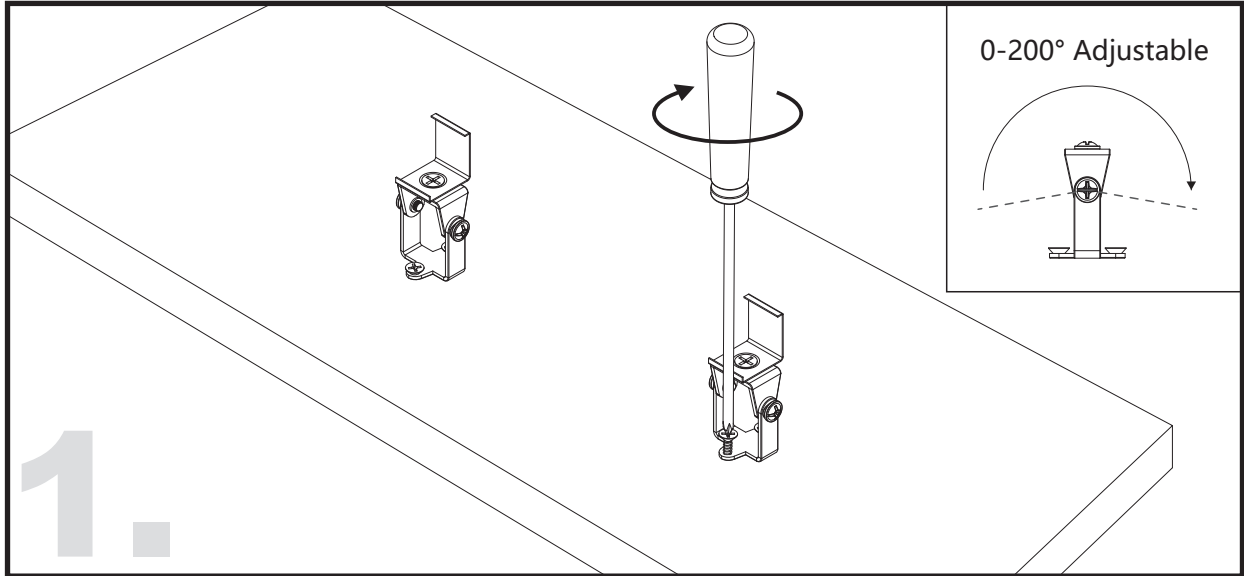

Unit:mm

Aluminium LED Profile LW-AC1

	Name	Code	Material	Color	Others
①	Aluminum Profile	AC1	Aluminum	Silver / White / Black / RAL color	
②	LED strip	-	-	-	MAX. 14.4 W/m
④	Endcap (with hole)	AC1-Cap-H	Plastic	Grey / White / Black	-
⑤	Endcap (without hole)	AC1-Cap	Plastic	Grey / White / Black	-
⑥	Adjustable Clip	AC1-Clip-A	Stainless Steel	ecru	-
⑦	Metal Clip	AC1-Clip-M	Stainless Steel	ecru	-
⑧	Plastic Clip	AC1-Clip-P	Plastic	Clear	-

③ Optional Diffuser(PMMA)

Color	Light Transmittance	Code
Opal	42%	AC1-O
Milky	49%	AC1-M
Frosted	54%	AC1-F
Clear	95%	AC1-C

ADJUSTABLE CLIP INSTALLING INSTRUCTIONS

CORNER INSTALLING INSTRUCTIONS