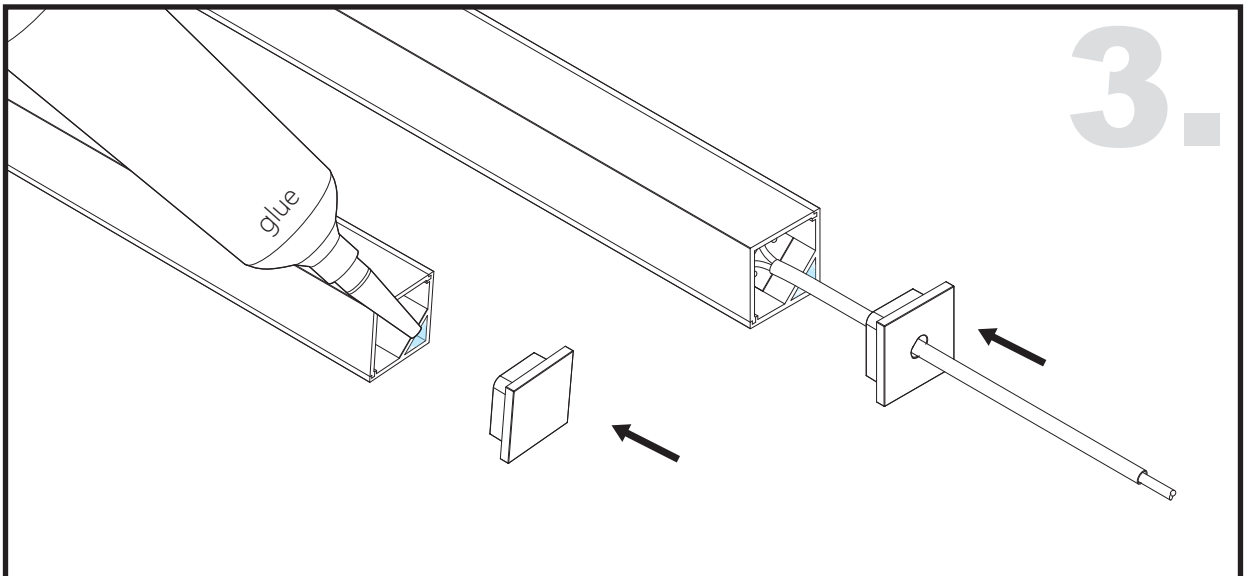

Unit:mm

Aluminium LED Profile LW-AC1

	Name	Code	Material	Color	Others
①	Aluminum Profile	AC1	Aluminum	Silver / White / Black / RAL color	
②	LED strip	-	-	-	MAX. 14.4 W/m
④	Endcap (with hole)	AC1-Cap-H	Plastic	Grey / White / Black	-
⑤	Endcap (without hole)	AC1-Cap	Plastic	Grey / White / Black	-
⑥	Adjustable Clip	AC1-Clip-A	Stainless Steel	ecru	-
⑦	Metal Clip	AC1-Clip-M	Stainless Steel	ecru	-
⑧	Plastic Clip	AC1-Clip-P	Plastic	Clear	-

③ Optional Diffuser(PMMA)

Color	Light Transmittance	Code
Opal	42%	AC1-O
Milky	49%	AC1-M
Frosted	54%	AC1-F
Clear	95%	AC1-C

ADJUSTABLE CLIP INSTALLING INSTRUCTIONS

CORNER INSTALLING INSTRUCTIONS