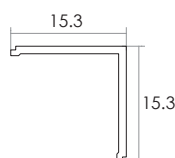

③ Optional Diffuser(PMMA)

Color	Light Transmittance	Code
Opal	42%	AC1-O
Milky	49%	AC1-M
Frosted	54%	AC1-F
Clear	95%	AC1-C