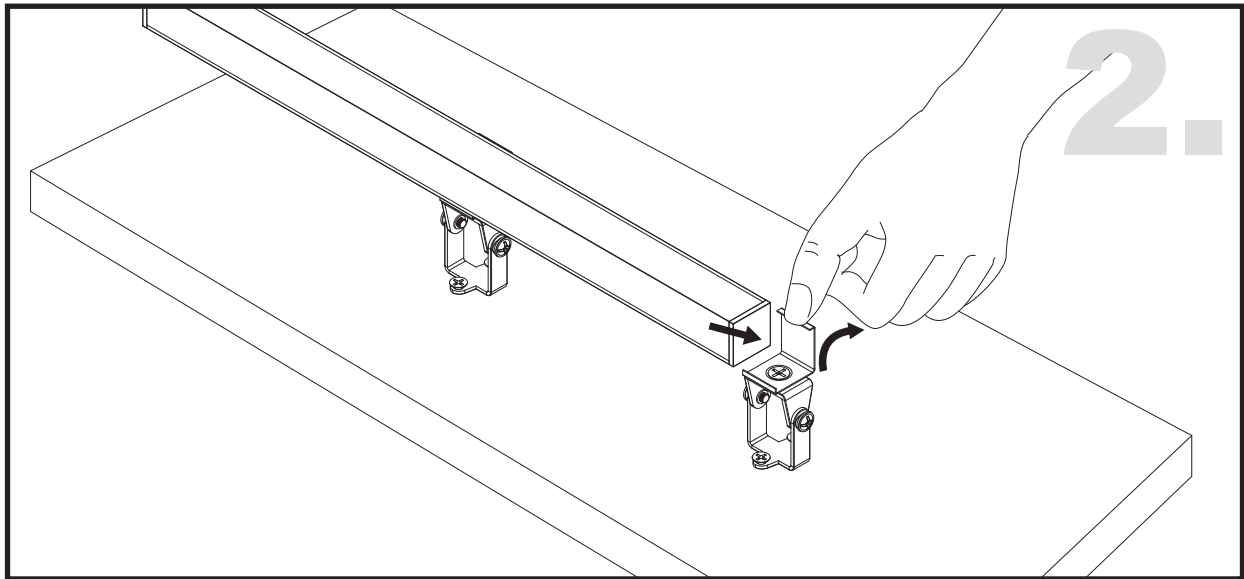

ADJUSTABLE CLIP INSTALLING INSTRUCTIONS