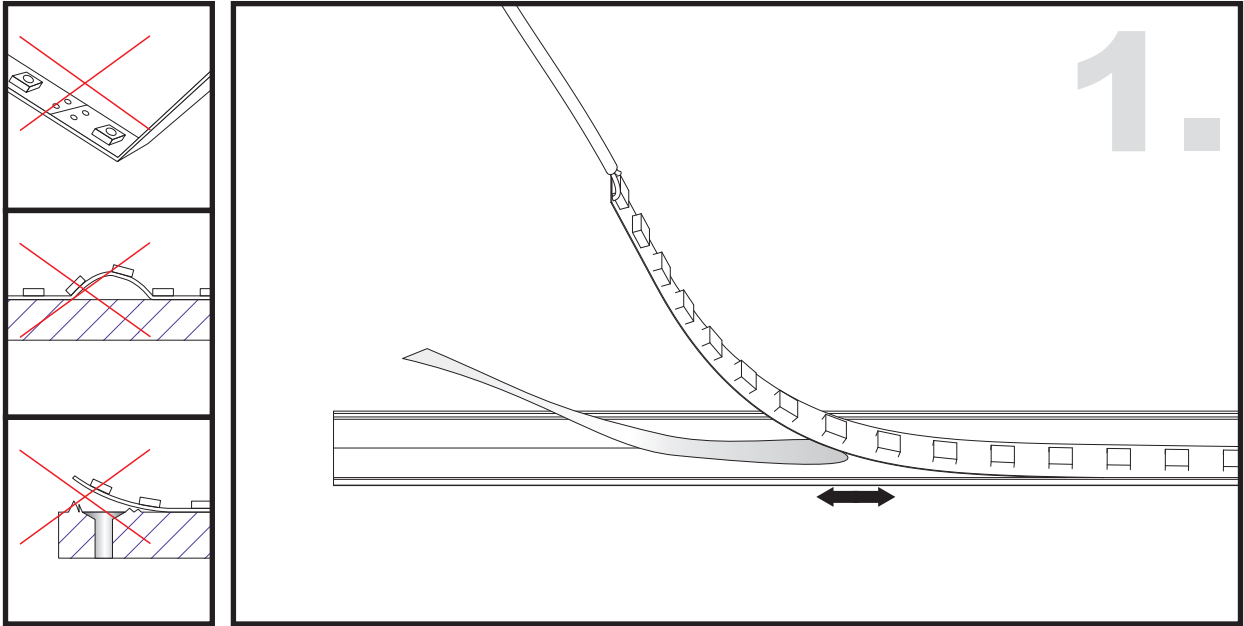

Unit:mm

Aluminium LED Profile LW-AC1

	Name	Code	Material	Color	Others
①	Aluminum Profile	AC1	Aluminum	Silver / White / Black / RAL color	
②	LED strip	-	-	-	MAX. 14.4 W/m
④	Endcap (with hole)	AC1-Cap-H	Plastic	Grey / White / Black	-
⑤	Endcap (without hole)	AC1-Cap	Plastic	Grey / White / Black	-
⑥	Adjustable Clip	AC1-Clip-A	Stainless Steel	ecru	-
⑦	Metal Clip	AC1-Clip-M	Stainless Steel	ecru	-
⑧	Plastic Clip	AC1-Clip-P	Plastic	Clear	-

③ Optional Diffuser(PMMA)

Color	Light Transmittance	Code
Opal	42%	AC1-O
Milky	49%	AC1-M
Frosted	54%	AC1-F
Clear	95%	AC1-C

ADJUSTABLE CLIP INSTALLING INSTRUCTIONS

CORNER INSTALLING INSTRUCTIONS