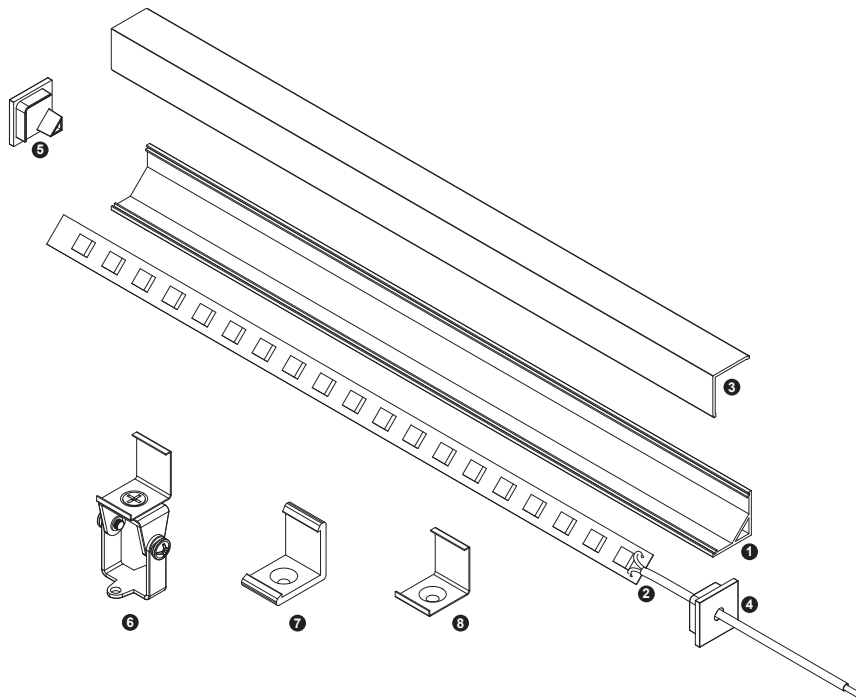

Unit:mm

Aluminium LED Profile LW-AC1

	Name	Code	Material	Color	Others
①	Aluminum Profile	AC1	Aluminum	Silver / White / Black / RAL color	
②	LED strip	-	-	-	MAX. 14.4 W/m
④	Endcap (with hole)	AC1-Cap-H	Plastic	Grey / White / Black	-
⑤	Endcap (without hole)	AC1-Cap	Plastic	Grey / White / Black	-
⑥	Adjustable Clip	AC1-Clip-A	Stainless Steel	ecru	-
⑦	Metal Clip	AC1-Clip-M	Stainless Steel	ecru	-
⑧	Plastic Clip	AC1-Clip-P	Plastic	Clear	-

③ Optional Diffuser(PMMA)

Color	Light Transmittance	Code
Opal	42%	AC1-O
Milky	49%	AC1-M
Frosted	54%	AC1-F
Clear	95%	AC1-C

ADJUSTABLE CLIP INSTALLING INSTRUCTIONS

CORNER INSTALLING INSTRUCTIONS