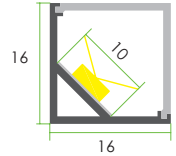

< 14.4W/m

Optional Diffuser(PMMA)

Dimensions(mm)	Max strip width	Opal	Milky	Frosted	Clear
16*16	10mm	√	√	√	√
Code		AC1-O	AC1-M	AC1-F	AC1-C
Light Transmittance		42%	49%	54%	95%

Stocked length availability:2m,2.5m.Customized length below 6m upon your request.