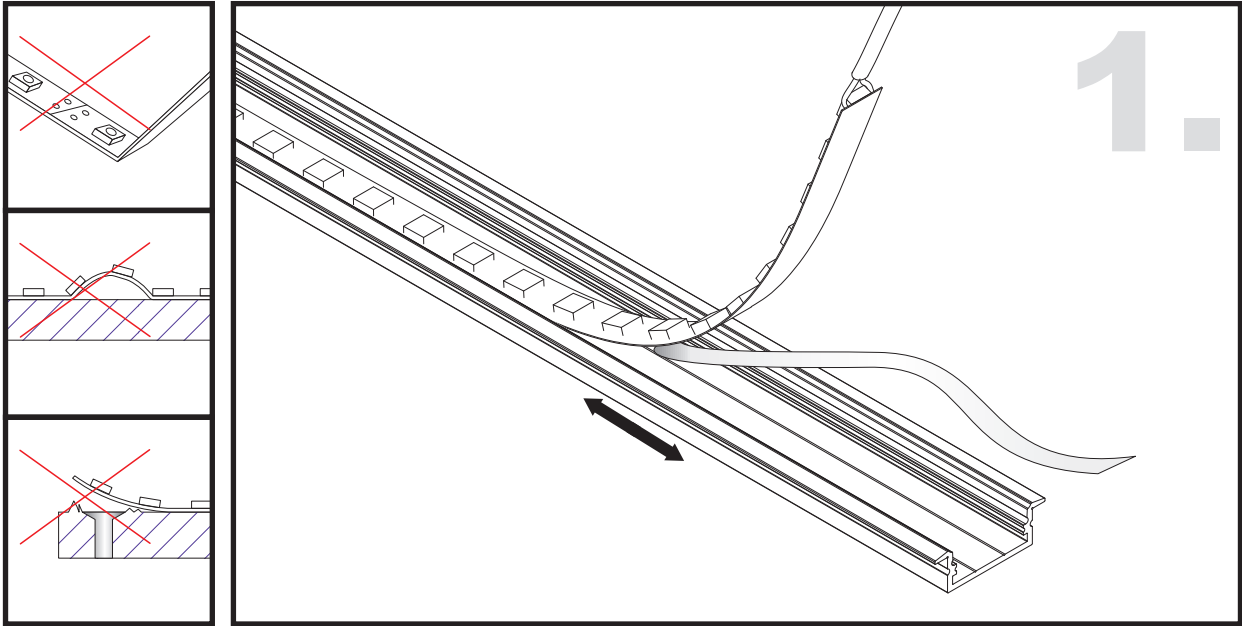

Unit:mm

Aluminium LED Profile LW-AR3

	Name	Code	Material	Color	Other
①	Aluminum Profile	AR3	Aluminum	Silver / White / Black / RAL color	
②	LED strip	-	-	-	MAX. 19.2 W/m
④	Endcap (with hole)	AR3-Cap-H	Plastic	Grey / White / Black	-
⑤	Endcap (without hole)	AR3-Cap	Plastic	Grey / White / Black	-
⑥	Metal Clip	C22-Clip-M	Stainless Steel	ecru	-

③ Optional Diffuser(PMMA/PC)

Color	Light Transmittance	Code
Opal	70%	D003-O
Milky	78%	D003-M
Frosted	91%	D003-F
Clear	95%	D003-C

Surface

METAL CLIP / PLASTIC CLIP INSTALLING INSTRUCTIONS

RECESSED INSTALLING INSTRUCTIONS

RECESSED INSTALLING INSTRUCTIONS