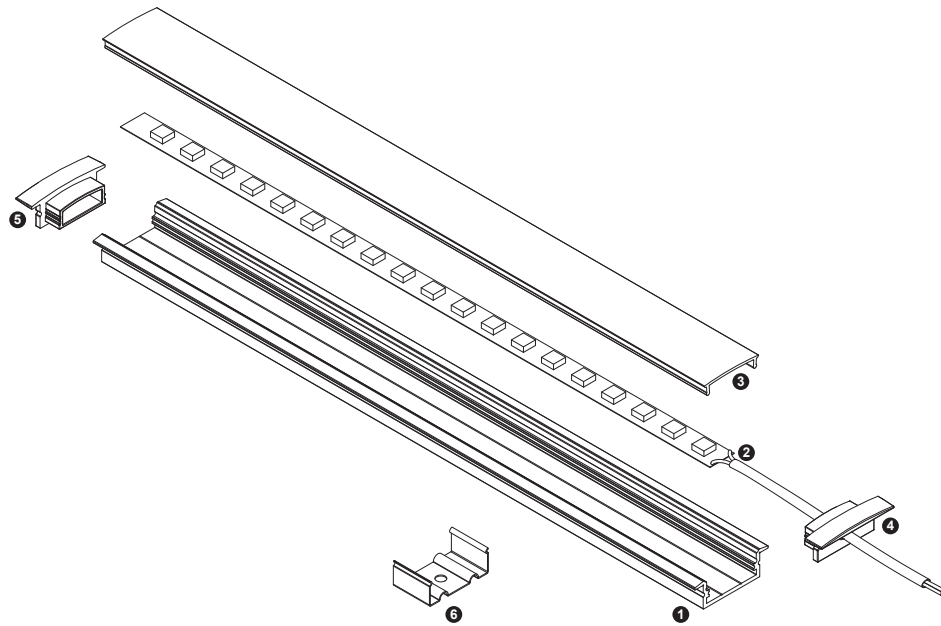

Unit:mm

Aluminium LED Profile LW-AR3

	Name	Code	Material	Color	Other
①	Aluminum Profile	AR3	Aluminum	Silver / White / Black / RAL color	
②	LED strip	-	-	-	MAX. 19.2 W/m
④	Endcap (with hole)	AR3-Cap-H	Plastic	Grey / White / Black	-
⑤	Endcap (without hole)	AR3-Cap	Plastic	Grey / White / Black	-
⑥	Metal Clip	C22-Clip-M	Stainless Steel	ecru	-

③ Optional Diffuser(PMMA/PC)

Color	Light Transmittance	Code
Opal	70%	D003-O
Milky	78%	D003-M
Frosted	91%	D003-F
Clear	95%	D003-C

Surface

METAL CLIP / PLASTIC CLIP INSTALLING INSTRUCTIONS

RECESSED INSTALLING INSTRUCTIONS