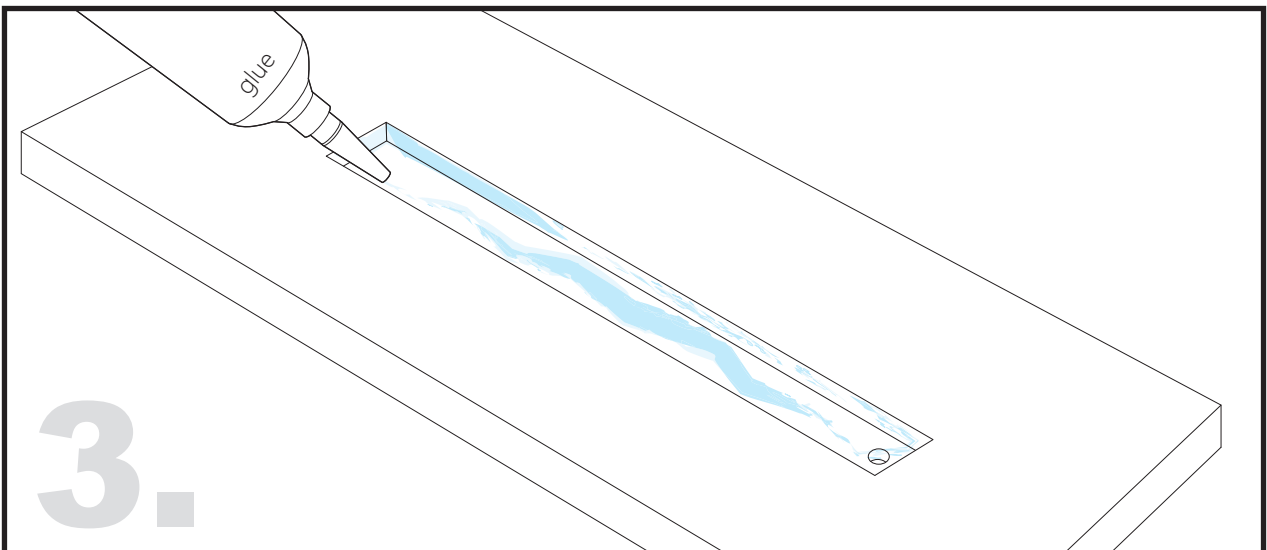

③ Optional Diffuser(PMMA/PC)

Color	Light Transmittance	Code
Opal	70%	D003-O
Milky	78%	D003-M
Frosted	91%	D003-F
Clear	95%	D003-C

Surface

METAL CLIP / PLASTIC CLIP INSTALLING INSTRUCTIONS

RECESSED INSTALLING INSTRUCTIONS