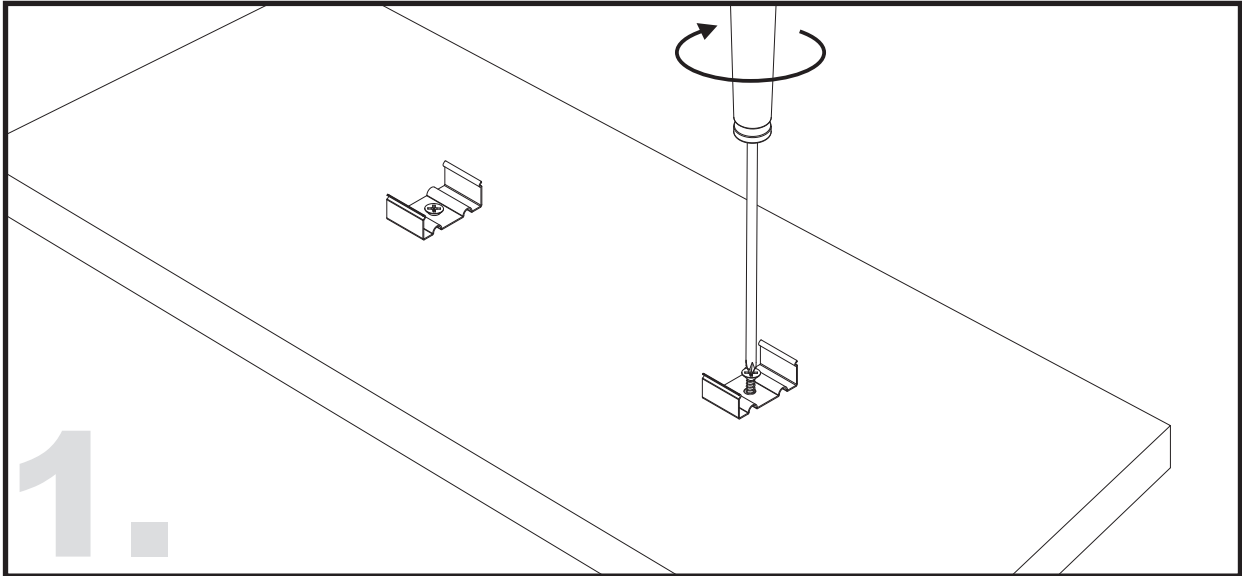

Surface

METAL CLIP / PLASTIC CLIP INSTALLING INSTRUCTIONS