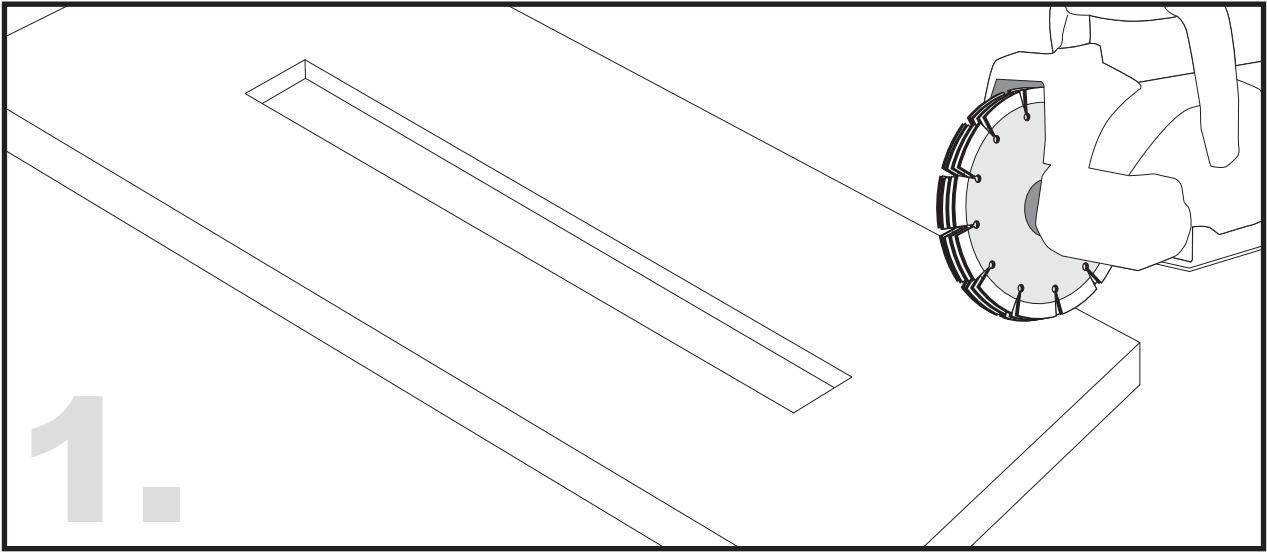

RECESSED INSTALLING INSTRUCTIONS