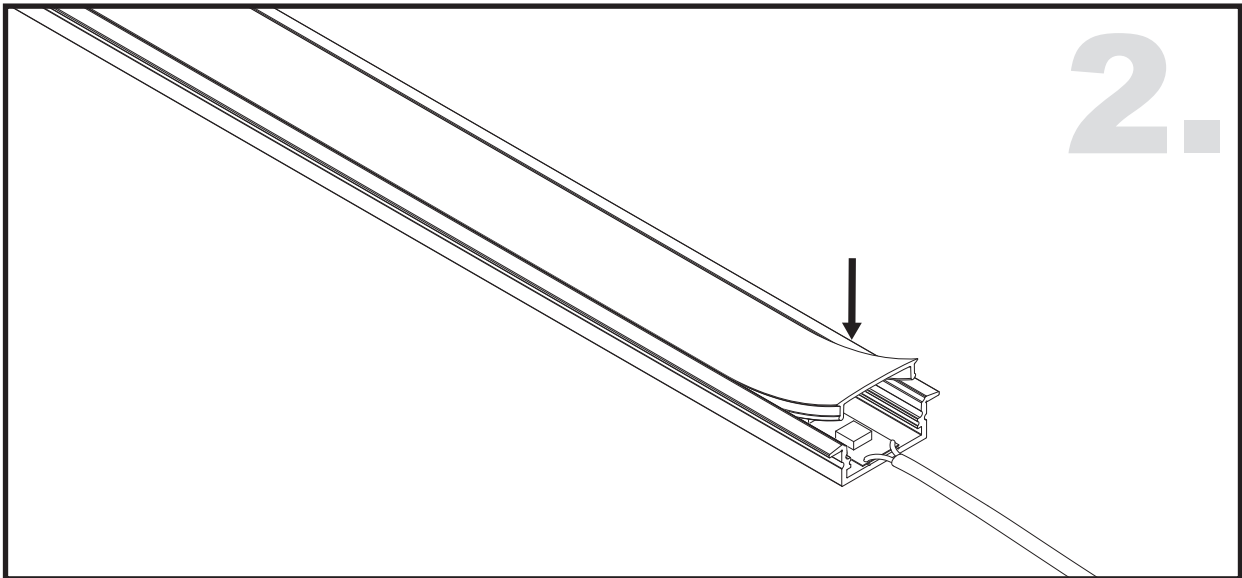

Unit:mm

Aluminium LED Profile LW-AR3

	Name	Code	Material	Color	Other
①	Aluminum Profile	AR3	Aluminum	Silver / White / Black / RAL color	
②	LED strip	-	-	-	MAX. 19.2 W/m
④	Endcap (with hole)	AR3-Cap-H	Plastic	Grey / White / Black	-
⑤	Endcap (without hole)	AR3-Cap	Plastic	Grey / White / Black	-
⑥	Metal Clip	C22-Clip-M	Stainless Steel	ecru	-

③ Optional Diffuser(PMMA/PC)

Color	Light Transmittance	Code
Opal	70%	D003-O
Milky	78%	D003-M
Frosted	91%	D003-F
Clear	95%	D003-C

Surface

METAL CLIP / PLASTIC CLIP INSTALLING INSTRUCTIONS

RECESSED INSTALLING INSTRUCTIONS