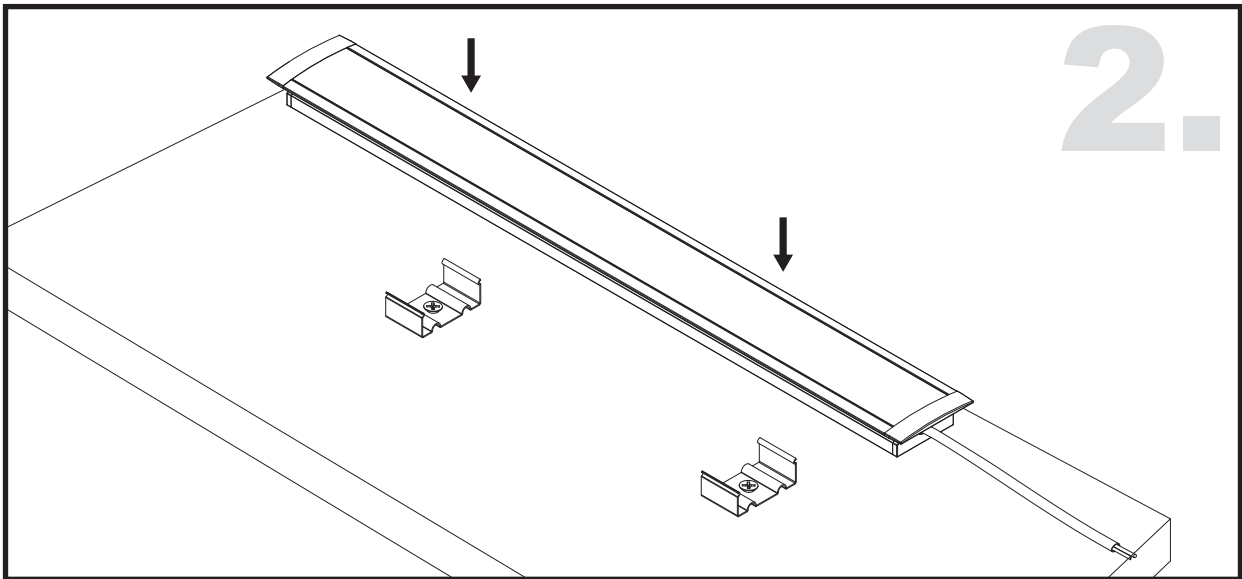

Surface

METAL CLIP / PLASTIC CLIP INSTALLING INSTRUCTIONS