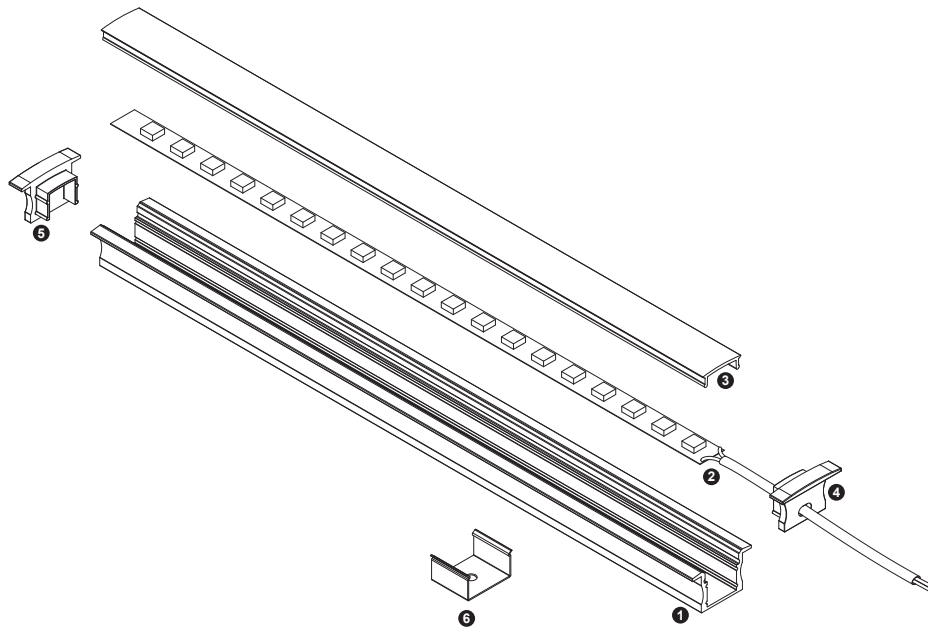

## Aluminium LED Profile LW-AR2

Unit:mm

	Name	Code	Material	Color	Others
①	Aluminum Profile	AR2	Aluminum	Silver / White / Black / RAL color	
②	LED strip	-	-	-	MAX. 14.4 W/m
④	Endcap (with hole)	AR2-Cap-H	Plastic	Grey / White / Black	-
⑤	Endcap (without hole)	AR2-Cap	Plastic	Grey / White / Black	-
⑥	Metal Clip	AS1-Clip-M	Stainless Steel	ecru	-

## METAL CLIP / PLASTIC CLIP INSTALLING INSTRUCTIONS