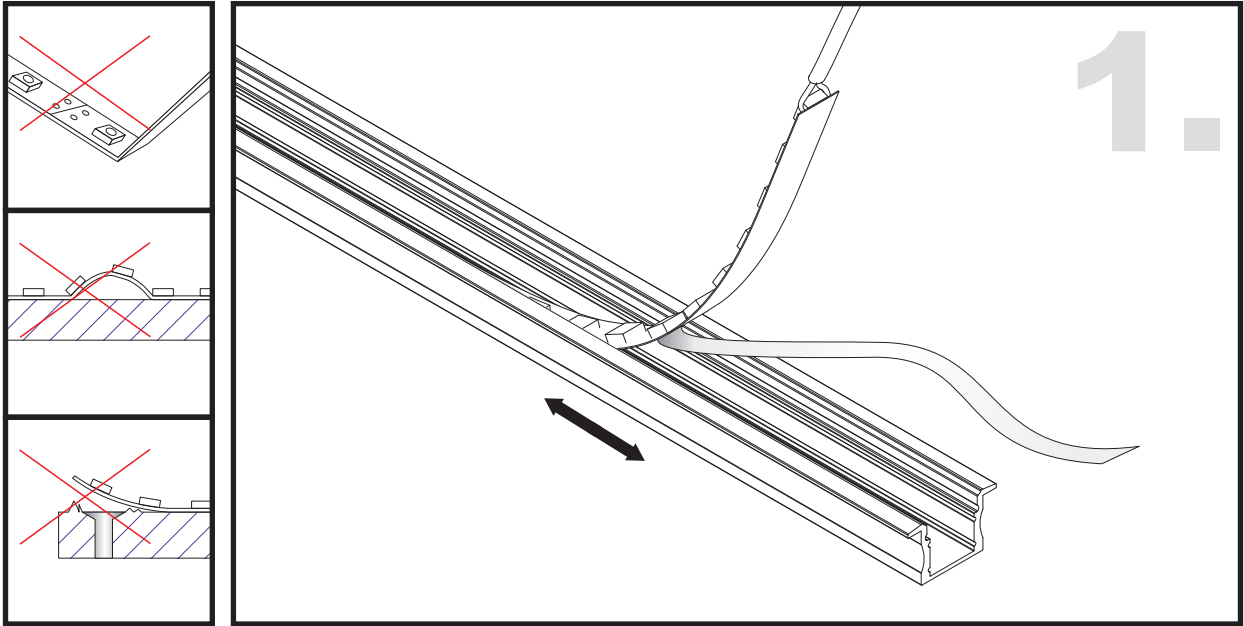

## Aluminium LED Profile LW-AR2

Unit:mm

	Name	Code	Material	Color	Others
①	Aluminum Profile	AR2	Aluminum	Silver / White / Black / RAL color	
②	LED strip	-	-	-	MAX. 14.4 W/m
④	Endcap (with hole)	AR2-Cap-H	Plastic	Grey / White / Black	-
⑤	Endcap (without hole)	AR2-Cap	Plastic	Grey / White / Black	-
⑥	Metal Clip	AS1-Clip-M	Stainless Steel	ecru	-

## METAL CLIP / PLASTIC CLIP INSTALLING INSTRUCTIONS