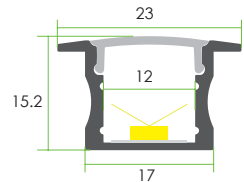

RECESSED SERIES

Accessory

ITEM NO.: **LW-AR2**

Aluminum Profile
Code: AR2

Plastic Endcap
(with/without hole)
Code: AR2-Cap
Code: AR2-Cap-H

Metal Clip
Code: AS1-Clip-M

< 19.2W/m

Optional Diffuser(PMMA/PC)

| D001 type | |  |  |  |  |
|---------------------|-----------------|---|---|---|---|
| Dimensions(mm) | Max strip width | Opal | Milky | Frosted | Clear |
| 23*15.2 | 12mm | √ | √ | √ | √ |
| Code | | D001-O | D001-M | D001-F | D001-C |
| Light Transmittance | | 52% | 64% | 81% | 95% |

Stocked length availability: 2m, 2.5m. Customized length below 3m upon your request.

www.ledwide.com