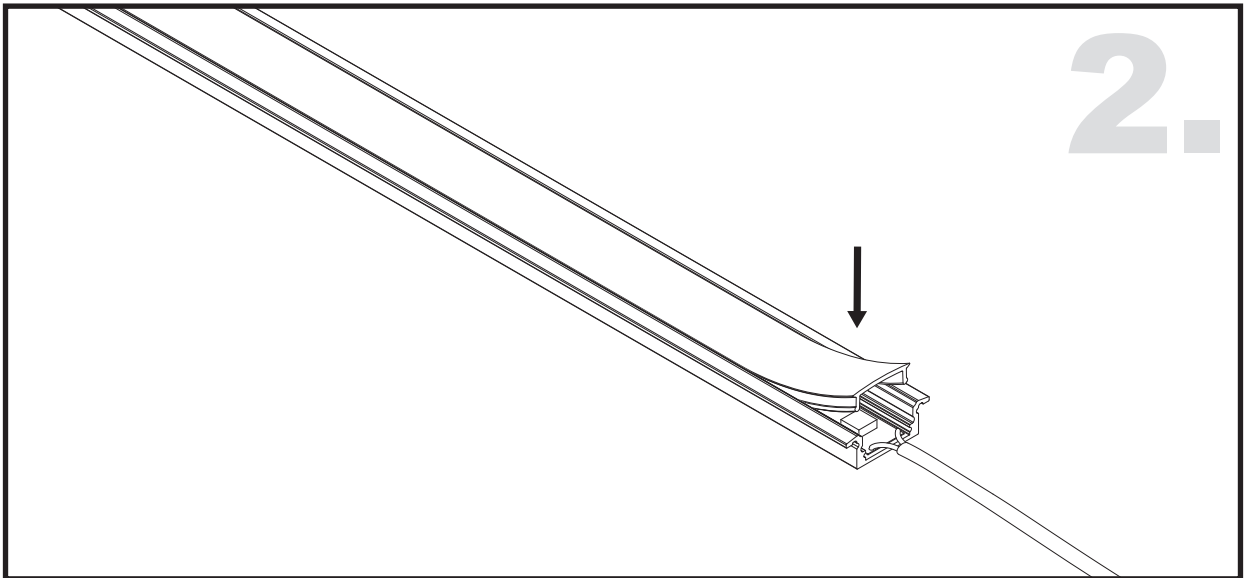

Aluminium LED Profile LW-AR1

Unit:mm

	Name	Code	Material	Color	Others
①	Aluminum Profile	AR1	Aluminum	Silver / White / Black / RAL color	
②	LED strip	-	-	-	MAX. 14.4 W/m
④	Endcap (with hole)	AR1-Cap-H	Plastic	Grey / White / Black	-
⑤	Endcap (without hole)	AR1-Cap	Plastic	Grey / White / Black	-
⑥	Metal Clip	AS1-Clip-M	Stainless Steel	ecru	-

③ Optional Diffuser(PMMA/PC)

Color	Light Transmittance	Code
Opal	52%	D001-O
Milky	64%	D001-M
Frosted	81%	D001-F
Clear	95%	D001-C

Surface

METAL CLIP / PLASTIC CLIP INSTALLING INSTRUCTIONS

RECESSED INSTALLING INSTRUCTIONS