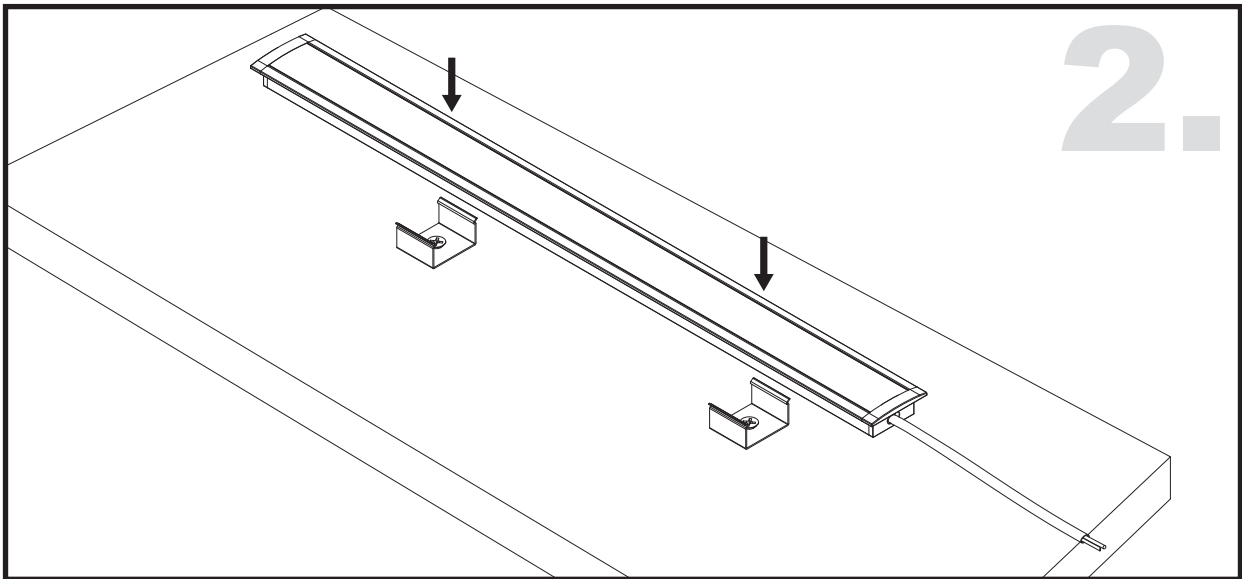

Surface

METAL CLIP / PLASTIC CLIP INSTALLING INSTRUCTIONS