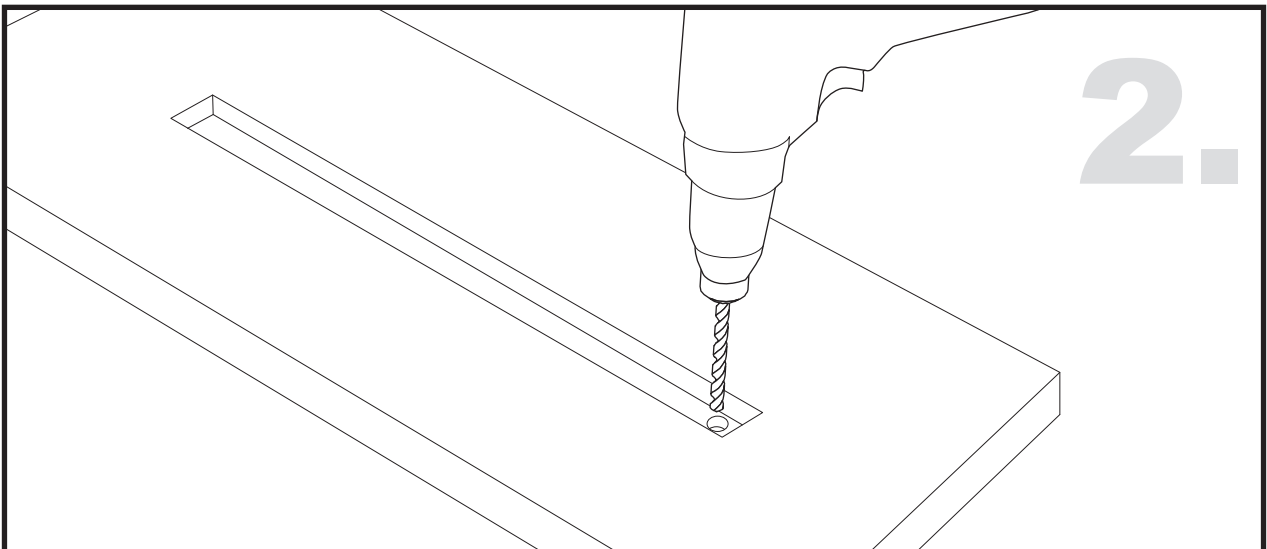

RECESSED INSTALLING INSTRUCTIONS