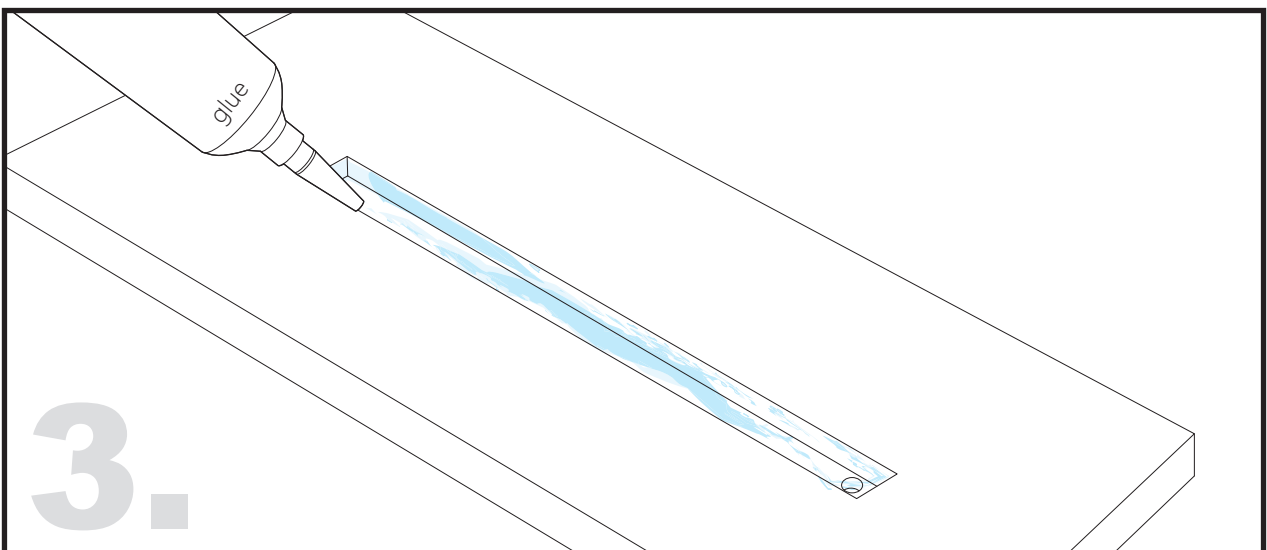

Aluminium LED Profile LW-AR1

Unit:mm

	Name	Code	Material	Color	Others
①	Aluminum Profile	AR1	Aluminum	Silver / White / Black / RAL color	
②	LED strip	-	-	-	MAX. 14.4 W/m
④	Endcap (with hole)	AR1-Cap-H	Plastic	Grey / White / Black	-
⑤	Endcap (without hole)	AR1-Cap	Plastic	Grey / White / Black	-
⑥	Metal Clip	AS1-Clip-M	Stainless Steel	ecru	-

③ Optional Diffuser(PMMA/PC)

Color	Light Transmittance	Code
Opal	52%	D001-O
Milky	64%	D001-M
Frosted	81%	D001-F
Clear	95%	D001-C

Surface

METAL CLIP / PLASTIC CLIP INSTALLING INSTRUCTIONS

RECESSED INSTALLING INSTRUCTIONS