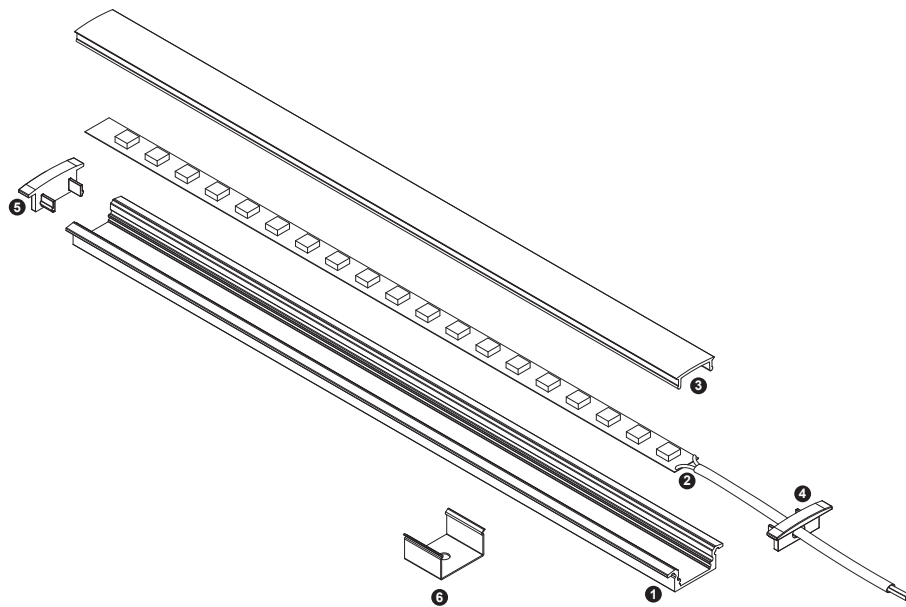

Aluminium LED Profile LW-AR1

Unit:mm

	Name	Code	Material	Color	Others
①	Aluminum Profile	AR1	Aluminum	Silver / White / Black / RAL color	
②	LED strip	-	-	-	MAX. 14.4 W/m
④	Endcap (with hole)	AR1-Cap-H	Plastic	Grey / White / Black	-
⑤	Endcap (without hole)	AR1-Cap	Plastic	Grey / White / Black	-
⑥	Metal Clip	AS1-Clip-M	Stainless Steel	ecru	-

③ Optional Diffuser(PMMA/PC)

Color	Light Transmittance	Code
Opal	52%	D001-O
Milky	64%	D001-M
Frosted	81%	D001-F
Clear	95%	D001-C

Surface

METAL CLIP / PLASTIC CLIP INSTALLING INSTRUCTIONS

RECESSED INSTALLING INSTRUCTIONS