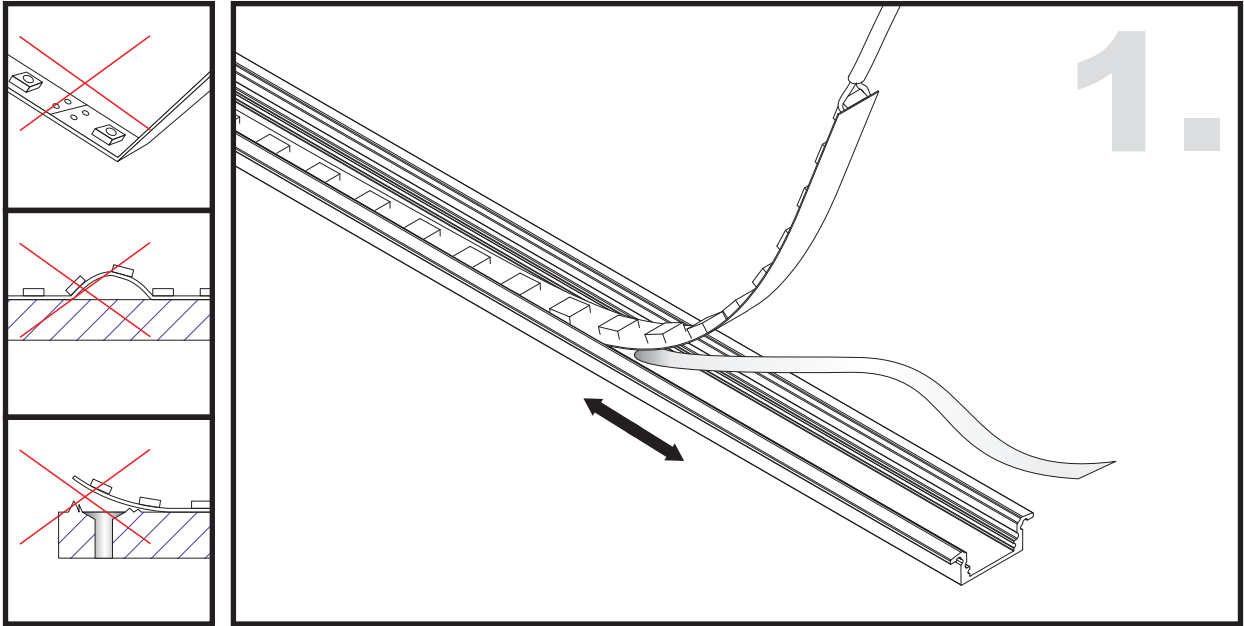

Aluminium LED Profile LW-AR1

Unit:mm

	Name	Code	Material	Color	Others
①	Aluminum Profile	AR1	Aluminum	Silver / White / Black / RAL color	
②	LED strip	-	-	-	MAX. 14.4 W/m
④	Endcap (with hole)	AR1-Cap-H	Plastic	Grey / White / Black	-
⑤	Endcap (without hole)	AR1-Cap	Plastic	Grey / White / Black	-
⑥	Metal Clip	AS1-Clip-M	Stainless Steel	ecru	-

③ Optional Diffuser(PMMA/PC)

Color	Light Transmittance	Code
Opal	52%	D001-O
Milky	64%	D001-M
Frosted	81%	D001-F
Clear	95%	D001-C

Surface

METAL CLIP / PLASTIC CLIP INSTALLING INSTRUCTIONS

RECESSED INSTALLING INSTRUCTIONS

RECESSED INSTALLING INSTRUCTIONS