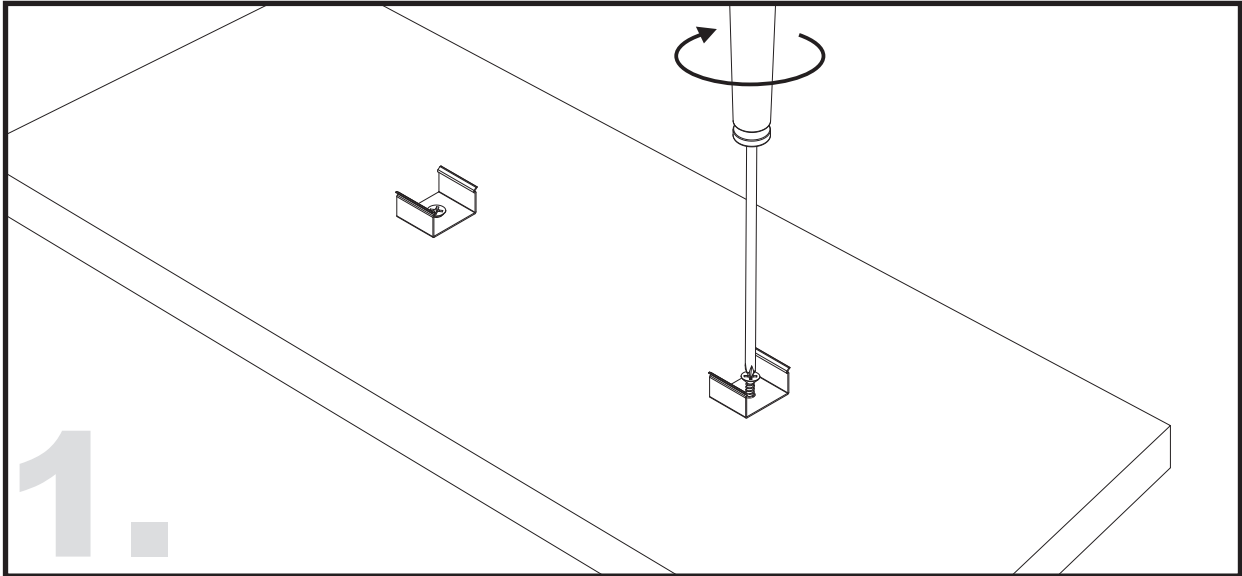

Surface

METAL CLIP / PLASTIC CLIP INSTALLING INSTRUCTIONS