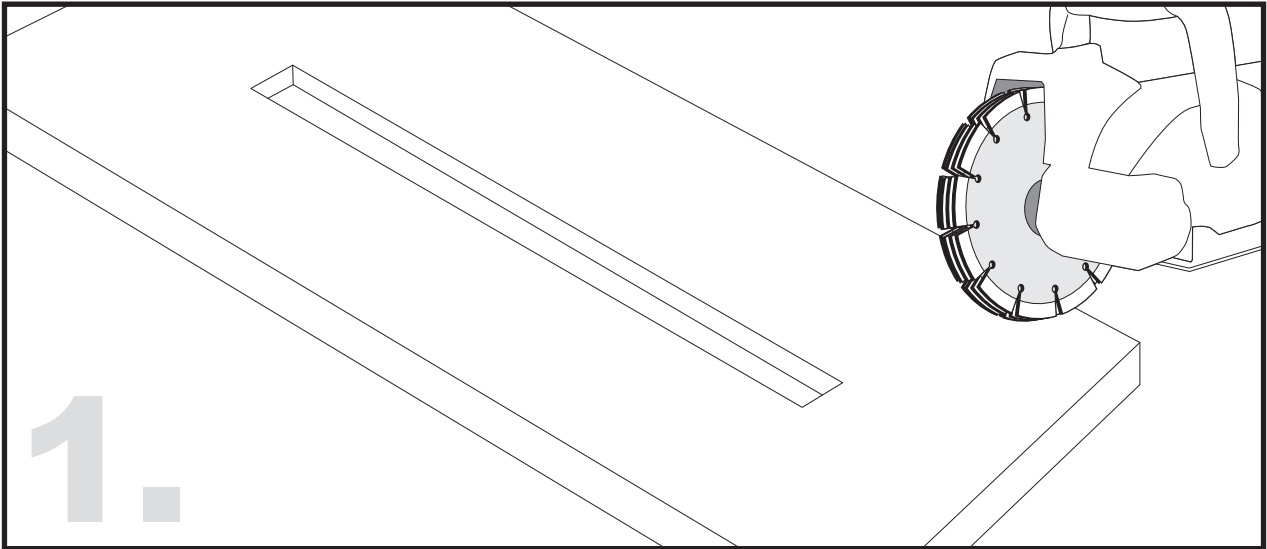

RECESSED INSTALLING INSTRUCTIONS