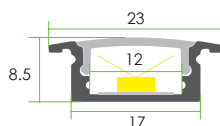

RECESSED SERIES

Accessory

ITEM NO.: **LW-AR1**

Aluminum Profile
Code: AR1

Plastic Endcap
(with/without hole)
Code: AR1-Cap
Code: AR1-Cap-H

Metal Clip
Code: AS1-Clip-M

< 14.4W/m

Optional Diffuser(PMMA/PC)

D001 type					
Dimensions(mm)	Max strip width	Opal	Milky	Frosted	Clear
23*8.5	12mm	√	√	√	√
Code		D001-O	D001-M	D001-F	D001-C
Light Transmittance		52%	64%	81%	95%

Stocked length availability:2m,2.5m.Customized length below 3m upon your request.