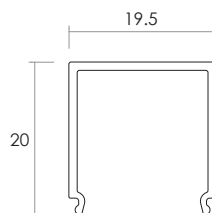

③ Optional Diffuser(PMMA/PC)

Color	Light Transmittance	Code
Opal	33%	AT11-O
Milky	-	-
Frosted	60%	AT11-F
Clear Lens	95%	AT11-C