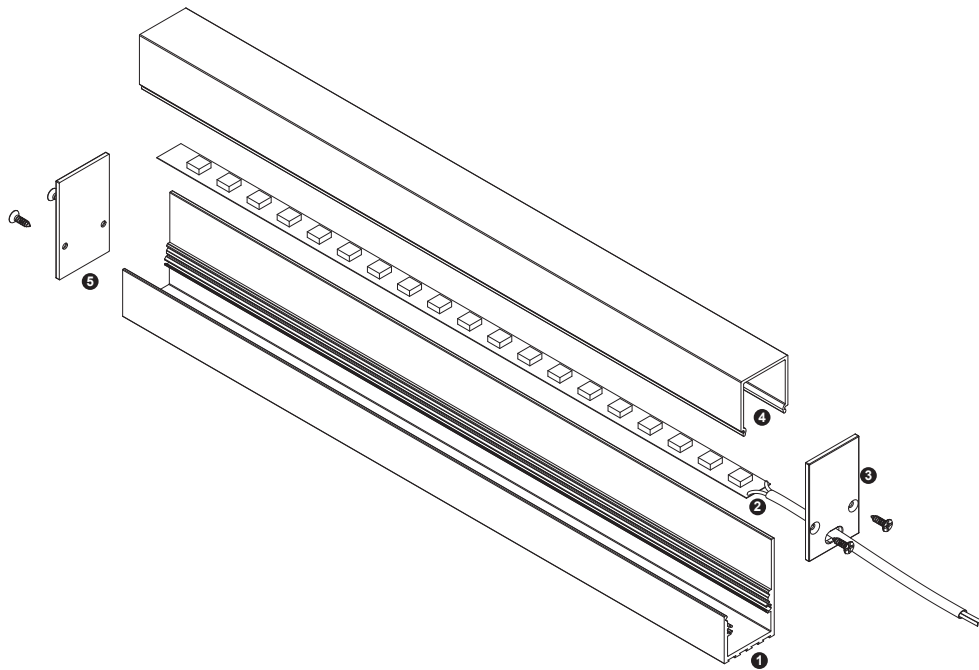

Unit:mm

Aluminium LED Profile **LW-AT14**

	Name	Code	Material	Color	Other
①	Aluminum Profile	AT13	Aluminum	Silver / White / Black / RAL color	
②	LED strip	-	-	-	MAX. 19.2 W/m
④	Endcap (with hole)	AT14-Cap-H	Aluminum	Silver / Black	-
⑤	Endcap (without hole)	AT14-Cap	Aluminum	Silver / Black	-

③ Optional Diffuser(PMMA/PC)

Color	Light Transmittance	Code
Opal	33%	AT11-O
Milky	-	-
Frosted	60%	AT11-F
Clear Lens	95%	AT11-C

RECESSED INSTALLING INSTRUCTIONS