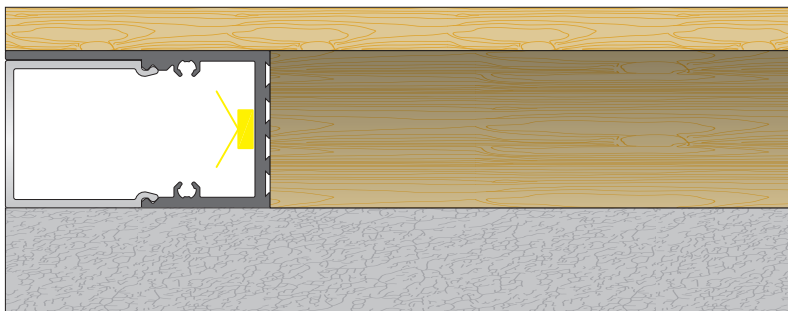

NEW PRODUCT

NEW

**DIRECT OR INDIRECT ILLUMINATING
FOR ON-WALL STRUCTURES**

Accessory

ITEM NO.: **LW-AT14**

Aluminum Profile
Code: AT13

Aluminum Endcap
(with/without hole)
Code: AT14-Cap
Code: AT14-Cap-H

< 19.2W/m

| Optional Diffuser(PMMA) | | | | | |
|-------------------------|-----------------|--------|-------|---------|-------|
| / | | | | | |
| | | Opal | Milky | Frosted | Clear |
| Dimensions(mm) | Max strip width | ✓ | / | | |
| 20.8*35 | 18mm | | | | |
| Code | | AT14-O | / | / | / |
| Light Transmittance | | 30% | / | / | / |

Stocked length availability:2m,2.5m.Customized length below 6m upon your request.

www.ledwide.com

NEW PRODUCT INSTALLATIONS

- Recessed
- For AT14