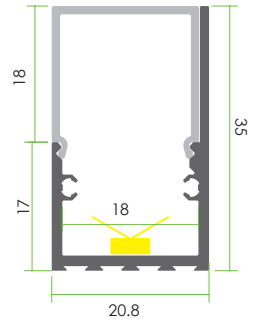

NEW PRODUCT

NEW

**DIRECT OR INDIRECT ILLUMINATING
FOR ON-WALL STRUCTURES**

Accessory

ITEM NO.: **LW-AT14**

Aluminum Profile
Code: AT13

Aluminum Endcap
(with/without hole)
Code: AT14-Cap
Code: AT14-Cap-H

< 19.2W/m

| Optional Diffuser(PMMA) | | | | | |
|-------------------------|-----------------|--------|-------|---------|-------|
| / | | | | | |
| | | Opal | Milky | Frosted | Clear |
| Dimensions(mm) | Max strip width | ✓ | / | | |
| 20.8*35 | 18mm | | | | |
| Code | | AT14-O | / | / | / |
| Light Transmittance | | 30% | / | / | / |

Stocked length availability:2m,2.5m.Customized length below 6m upon your request.

www.ledwide.com

NEW PRODUCT INSTALLATIONS

- Recessed
- For AT14